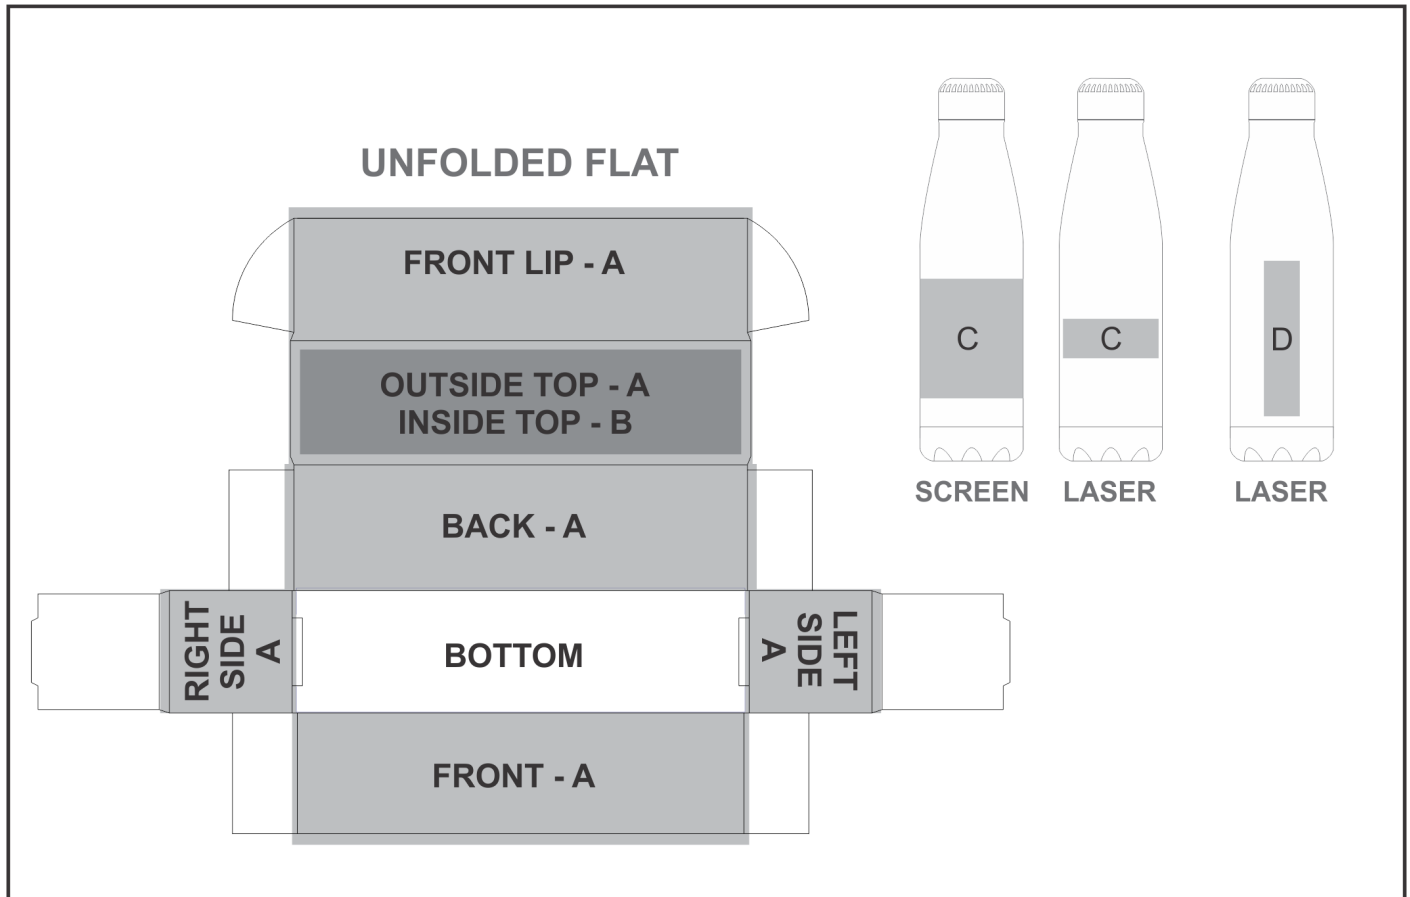

# GF-SD-837-B

### Need to know:

- Includes 1-Position Direct Print on Box AND 1-Colour, 1-Position Screen Wrap on Bottle (setup fee applies).

- **Please Note:** Due to the nature of the printing process, any white in a logo cannot be branded and we cannot guarantee an exact colour match as the box has a matt finish. The nature and inconsistency of the pre-cut boards may create a 1-3mm of unbranded space on the front lip and imperfections may be found within the print. Large solid coverage prints are not recommended, if large solid coverage is required, it is recommended on kraft boxes as imperfections are less noticeable.

### **Position C**

1. Screen Wrap (SW)  
1 Colour  
Size: 200mm wide x 100mm high
  
2. Laser Engraving (LB)  
Size: 80mm wide x 33mm high

### **Position D**

1. Laser Engraving (LB)  
Size: 30mm wide x 130mm high