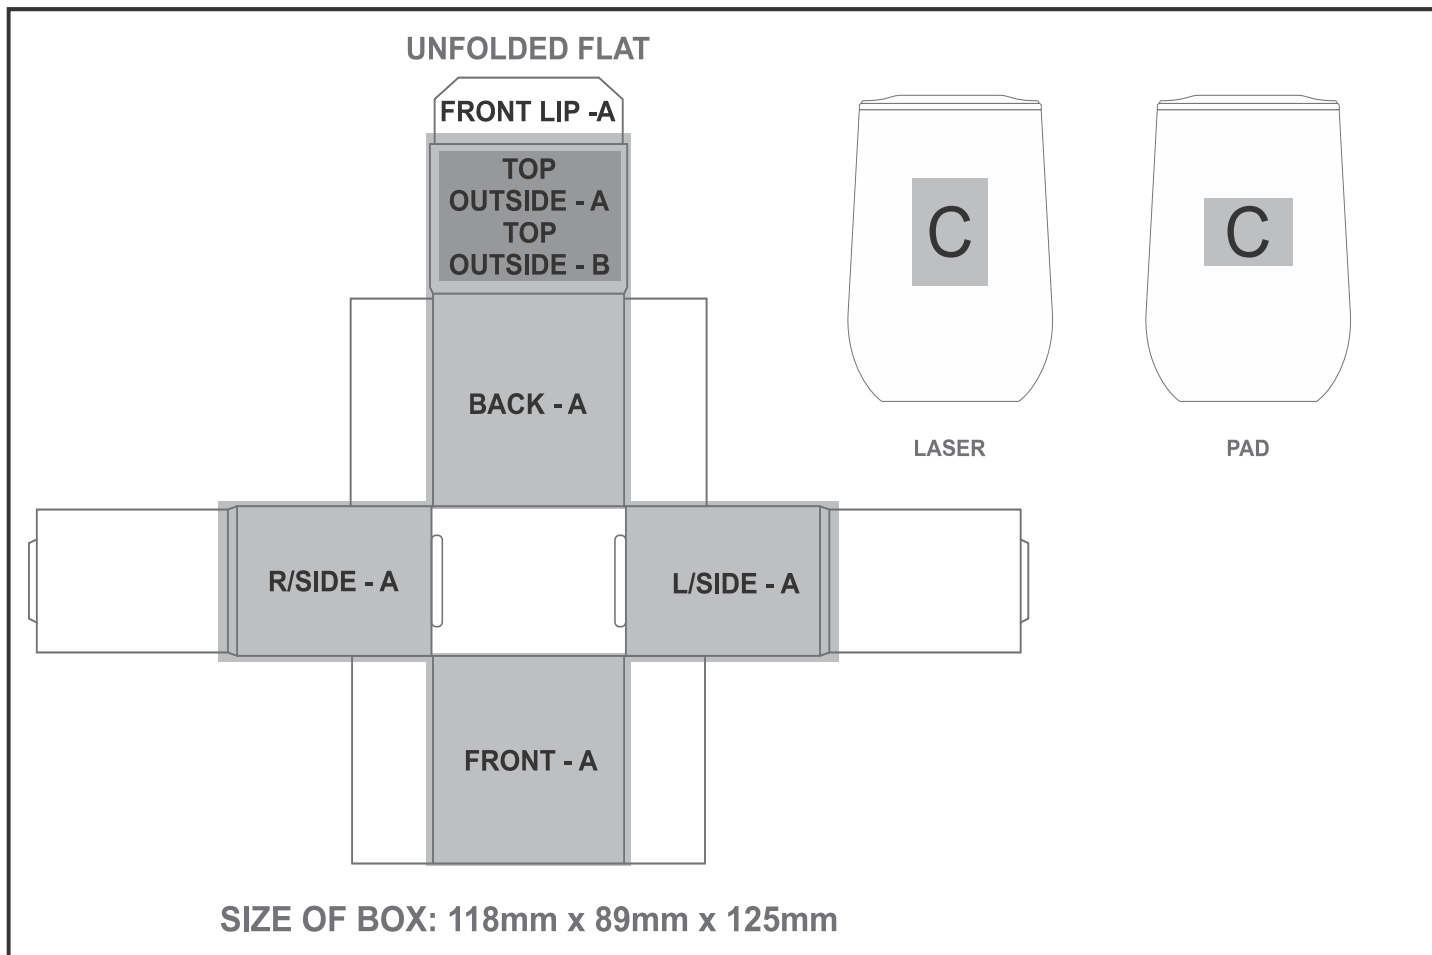

# GF-SD-838-B

Madison Cup in Bianca Custom Gift Box

## Need to know:

- Includes 1-Position Direct Print on Box AND Includes 1-Position Laser Engraving OR 1-Colour, 1-Position Pad Print on Cup (setup fee applies).

- **Please Note:** Due to the nature of the printing process, any white in a logo cannot be branded and we cannot guarantee an exact colour match as the box has a matt finish. The nature and inconsistency of the pre-cut boards may create a 1-3mm of unbranded space on the front lip and imperfections maybe be found within the print. Large solid coverage prints are not recommended, if large solid coverage is required, it is recommended on kraft boxes as imperfections are less noticeable.

## Branding Options:

Position	Branding Method (Branding Code)	No. of Colours	Dimension
A	Digital Custom Packaging (DCP-CHG-1)	Full Colour	400mm wide x 440mm high
B	Digital Custom Packaging (DCP-CHG-1)	Full Colour	119mm wide x 78mm high
C	Laser Engraving (LB)	N/A	30mm wide x 40mm high

C	Pad Printing (PC)	4 Colours	35mm wide x 25mm high
---	-------------------	-----------	-----------------------