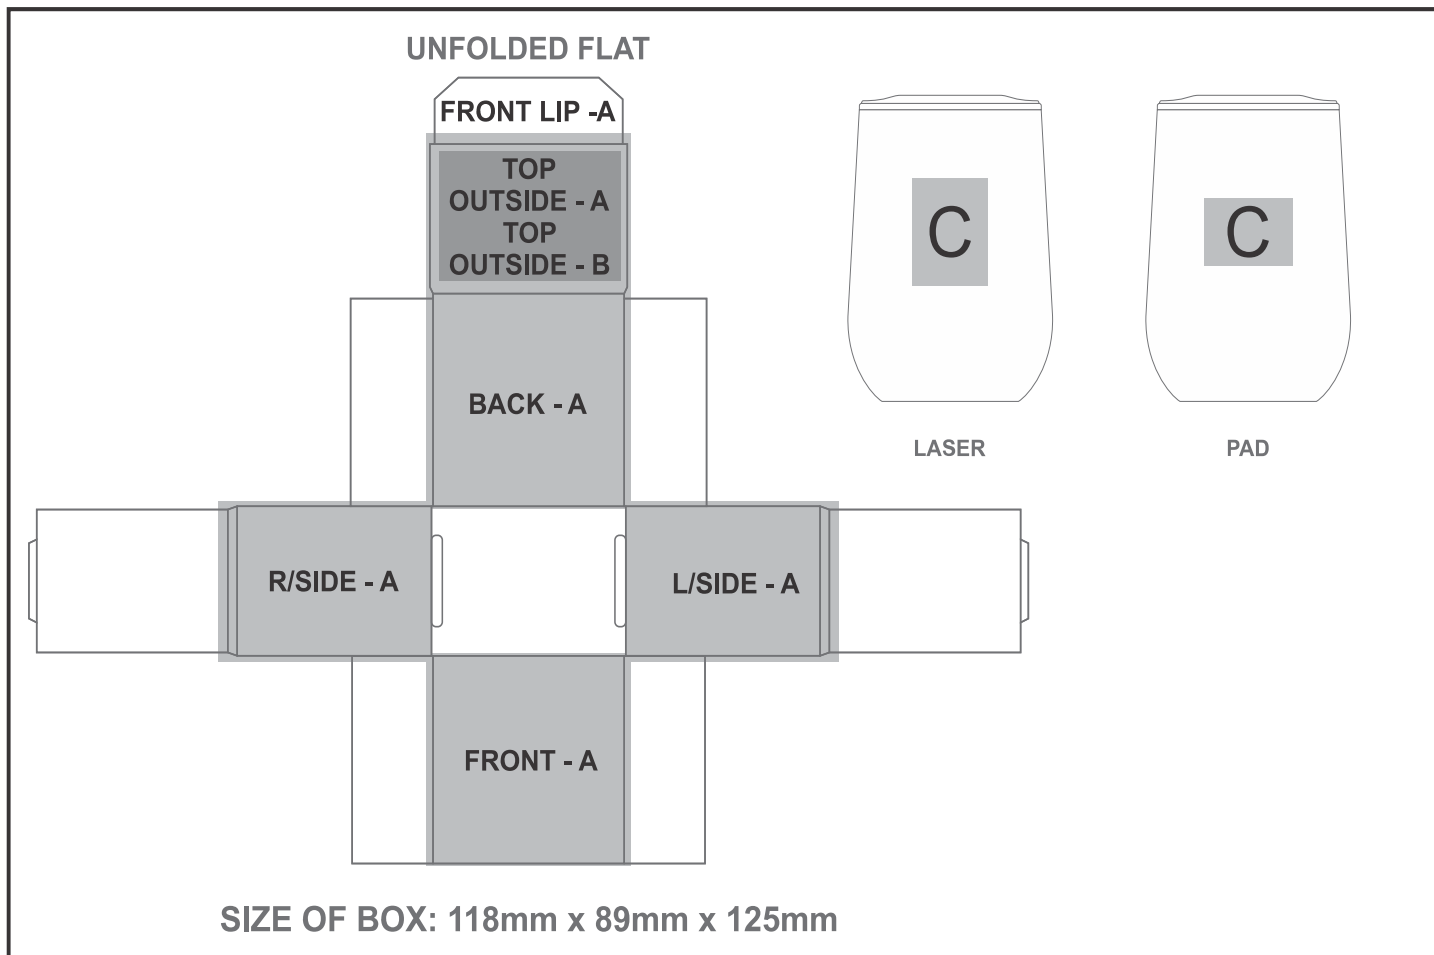

# GF-SD-840-B

Sheridan Cup in Bianca Custom Gift Box

## Need to know:

- Includes 1-Position Direct Print on Box AND Includes 1-Position Laser Engraving OR 1-Colour, 1-Position Pad Print on Mugs (setup fee applies).

- **Please Note:** Due to the nature of the printing process, any white in a logo cannot be branded and we cannot guarantee an exact colour match as the box has a matt finish. The nature and inconsistency of the pre-cut boards may create a 1-3mm of unbranded space on the front lip and imperfections maybe be found within the print. Large solid coverage prints are not recommended, if large solid coverage is required, it is recommended on kraft boxes as imperfections are less noticeable

## Branding Options:

Position	Branding Method (Branding Code)	No. of Colours	Dimension
A	Digital Custom Packaging (DCP-CHG-1)	Full Colour	400mm wide x 440mm high
B	Digital Custom Packaging (DCP-CHG-1)	Full Colour	119mm wide x 78mm high
C	Laser Engraving (LB)		30mm wide x 40mm high

C	Pad Printing (PC)	4 Colours	35mm wide x 25mm high
---	-------------------	-----------	-----------------------