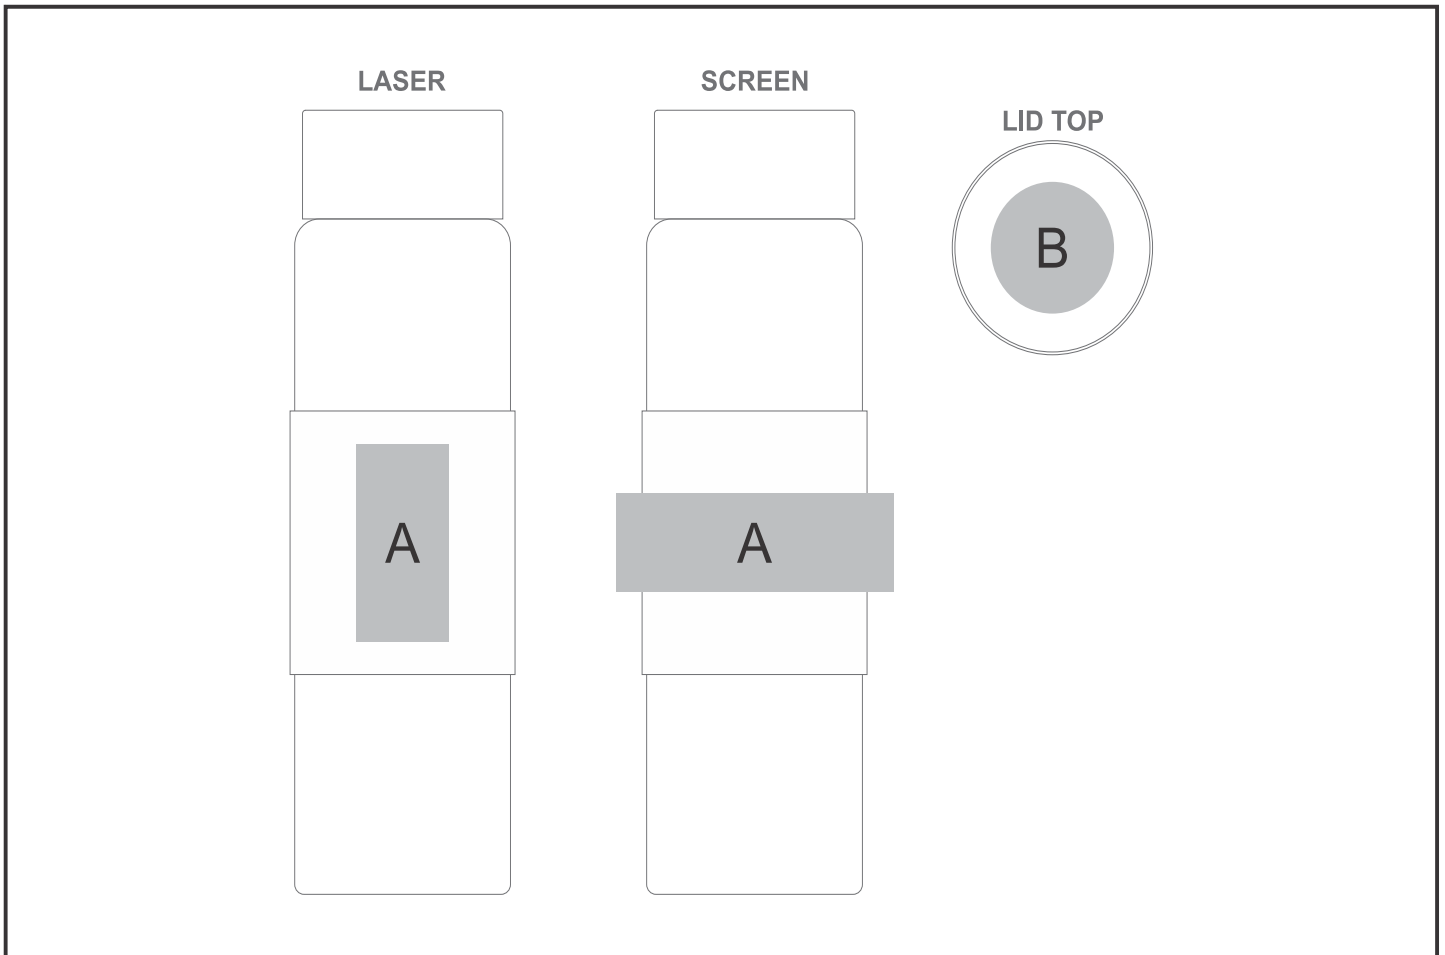

GH-YT-11-B

Yatta Cozy Comfort Hamper

Need to know:

- Includes 1-Colour, 1-Position Screen Print (setup fees apply.)
- **POS A:** Texture of Item may affect the print.
- **POS B:** Laser Engraving may be inconsistent due to woodgrain.
- **Laser Colour:** Tonal

Branding Options:

| Position | Branding Method (Branding Code) | No. of Colours | Dimension |
|----------|---------------------------------|----------------|-----------------------|
| A | Screen Print (SA) | 1 Colour | 90mm wide x 30mm high |
| A | Laser Engraving (LC) | N/A | 30mm wide x 60mm high |
| B | Laser Engraving (LC) | N/A | 40mm wide x 40mm high |
| B | Pad Printing (PB) | 4 Colours | 30mm wide x 30mm high |