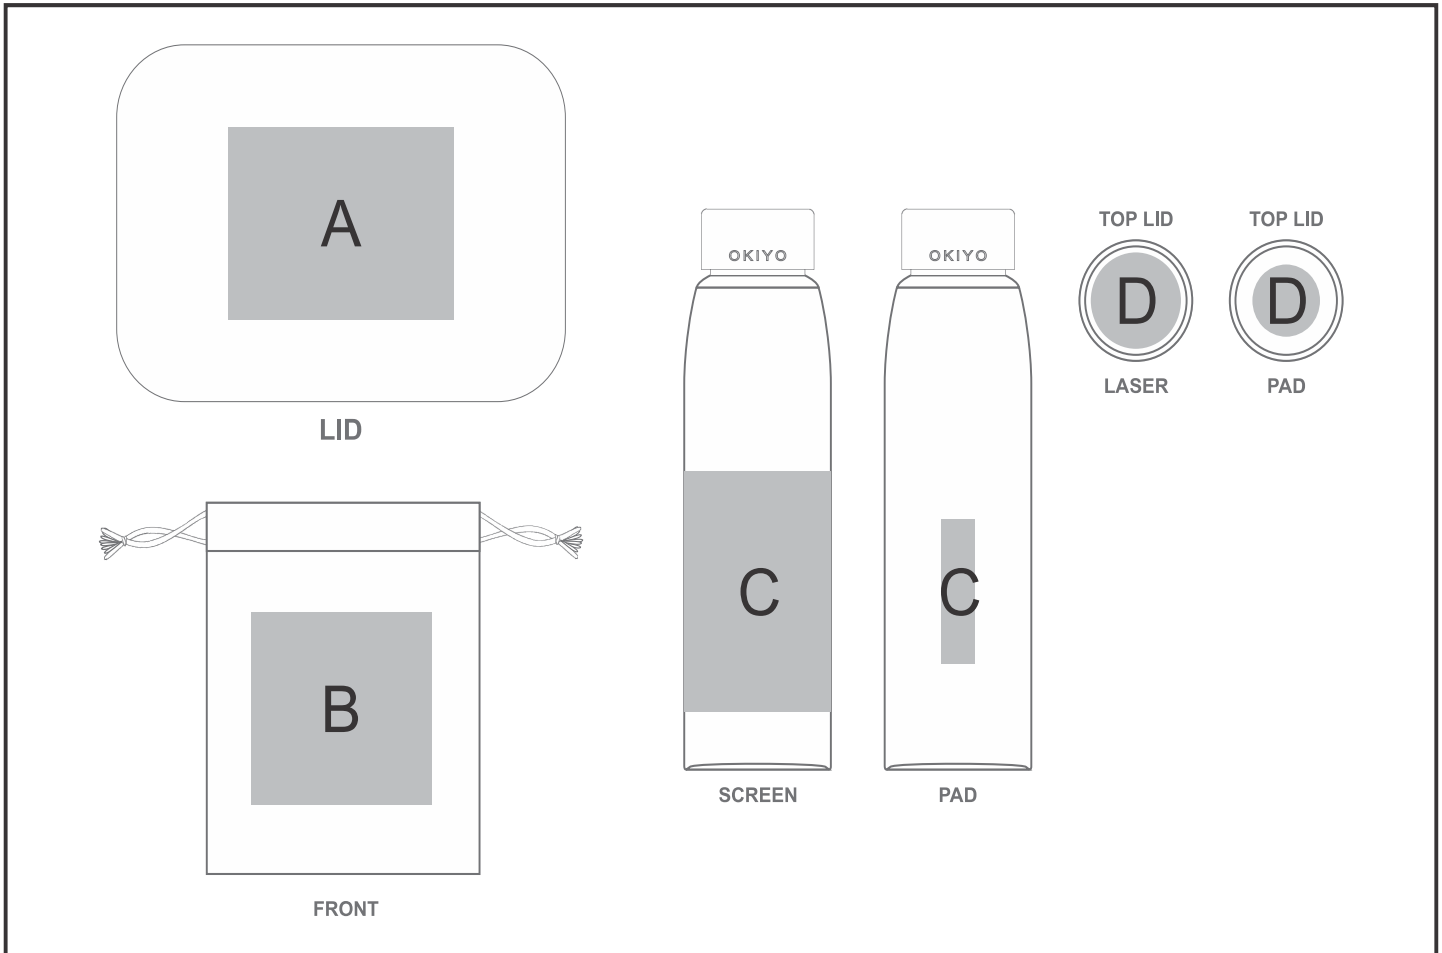

## Need to know:

- Includes 1-Position Laser Engraving on Lunch Box AND 1-Colour, 1-Position Screen Print on XOXO Set AND 1-Colour, 1-Position Screen Wrap on Bottle(setup fees app)

- Due to tonal variations in the wood the laser engraving will vary from one item to the next and will likely vary in the same item.

- **Laser color:** POS A & D- Tonal

## Branding Options:

Position	Branding Method (Branding Code)	No. of Colours	Dimension
A	Laser Engraving (LC)	N/A	100mm wide x 80mm high
A	Screen Print (SA)	1 Colour	130mm wide x 80mm high
B	Screen Print (SA)	1 Colour	80mm wide x 80mm high

C	Screen Wrap (SW)	1 Colour	120mm wide x 100mm high
C	Pad Printing (PC)	4 Colours	15mm wide x 60mm high
D	Laser Engraving (LC)	N/A	40mm wide x 40mm high
D	Pad Printing (PB)	4 Colours	30mm wide x 30mm high