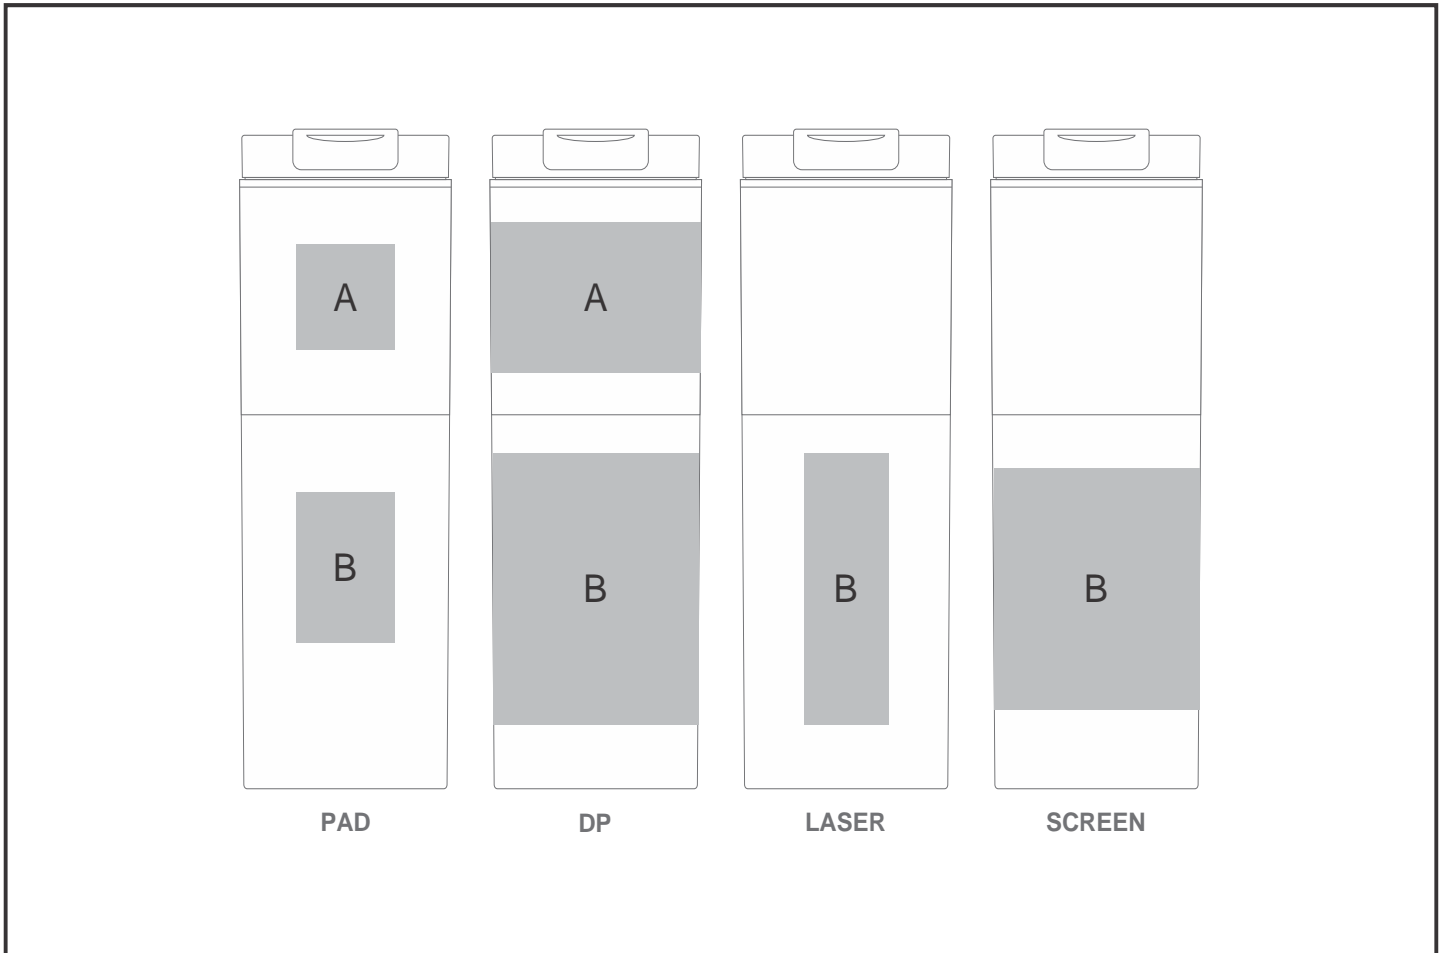

GH-YT-28-B

Yatta Marvelous Mix Hamper

Need to know:

- Includes 1-Colour, 1-Position Screen Wrap (setup fees apply)

- Please Note: The Lid will not line up with the Print.

Branding Options:

| Position | Branding Method (Branding Code) | No. of Colours | Dimension |
|-----------------|--|-----------------------|------------------------|
| A | Pad Printing (PC) | 4 Colours | 35mm wide x 35mm high |
| A | Digital Print Drinkware (DP-C) | Full Colour | 100mm wide x 50mm high |
| A | Digital Print Drinkware (DP-D) | Full Colour | 220mm wide x 50mm high |

| | | | |
|---|--------------------------------|-------------|------------------------|
| B | Pad Printing (PC) | 4 Colours | 35mm wide x 50mm high |
| B | Digital Print Drinkware (DP-C) | Full Colour | 100mm wide x 80mm high |
| B | Digital Print Drinkware (DP-D) | Full Colour | 220mm wide x 90mm high |
| B | Screen Wrap (SW) | 1 Colour | 200mm wide x 80mm high |
| B | Laser Engraving (LB) | N/A | 30mm wide x 90mm high |