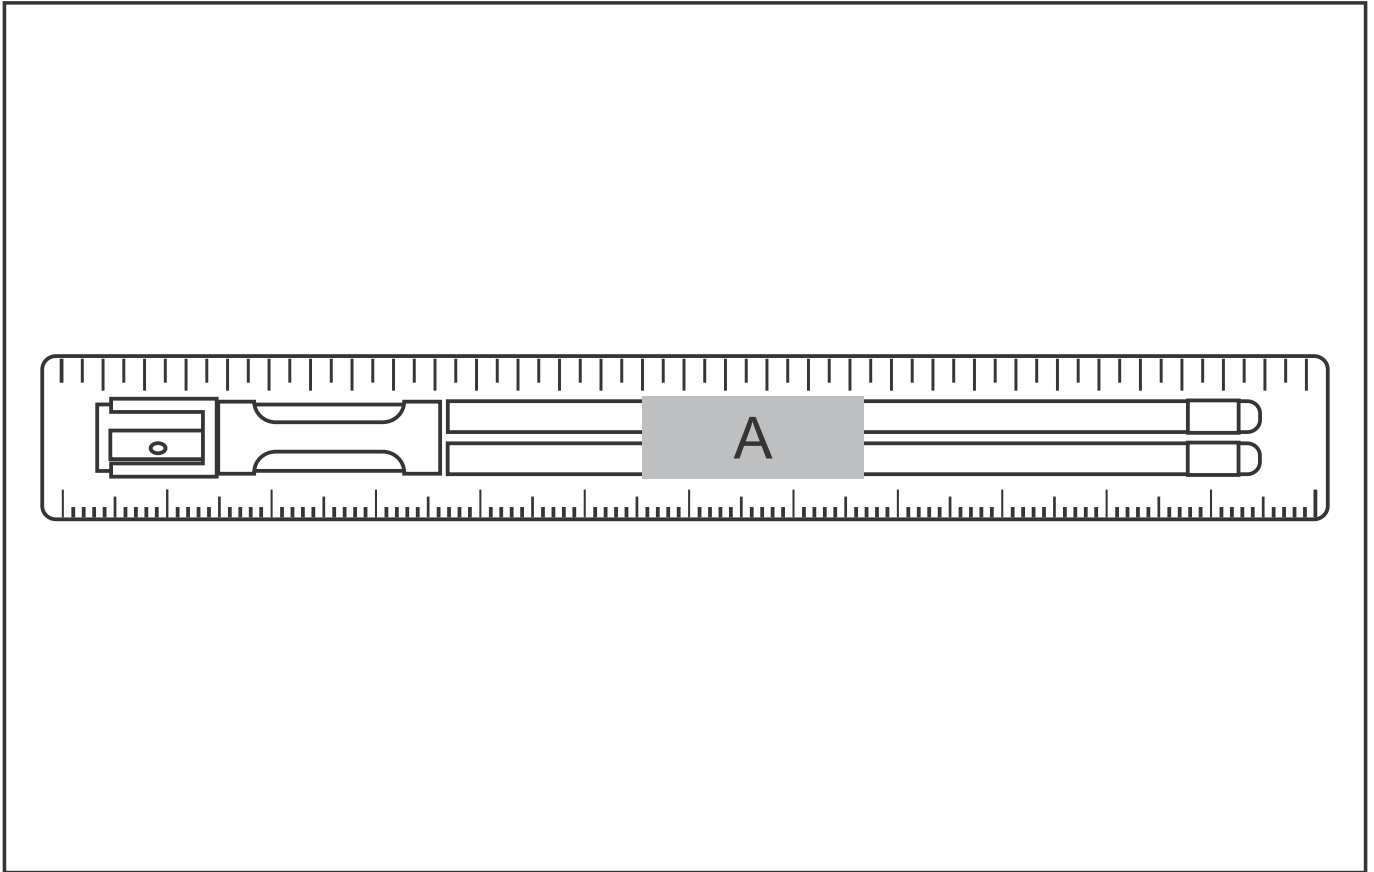

GIFT-9203

Scolar Ruler & Stationary Set

Need to know:

- Includes 1-Colour, 1-Position Pad Print (setup fee applies)
- 2 colours can be print ONLY if registration is not tight

Branding Options:

Position A

1. Pad Print (PB) - 1 colour
Size: 45mm wide x 15mm high
2. Dome Sticker (DB) - Full colour
Size: 48mm wide x 16.5mm high