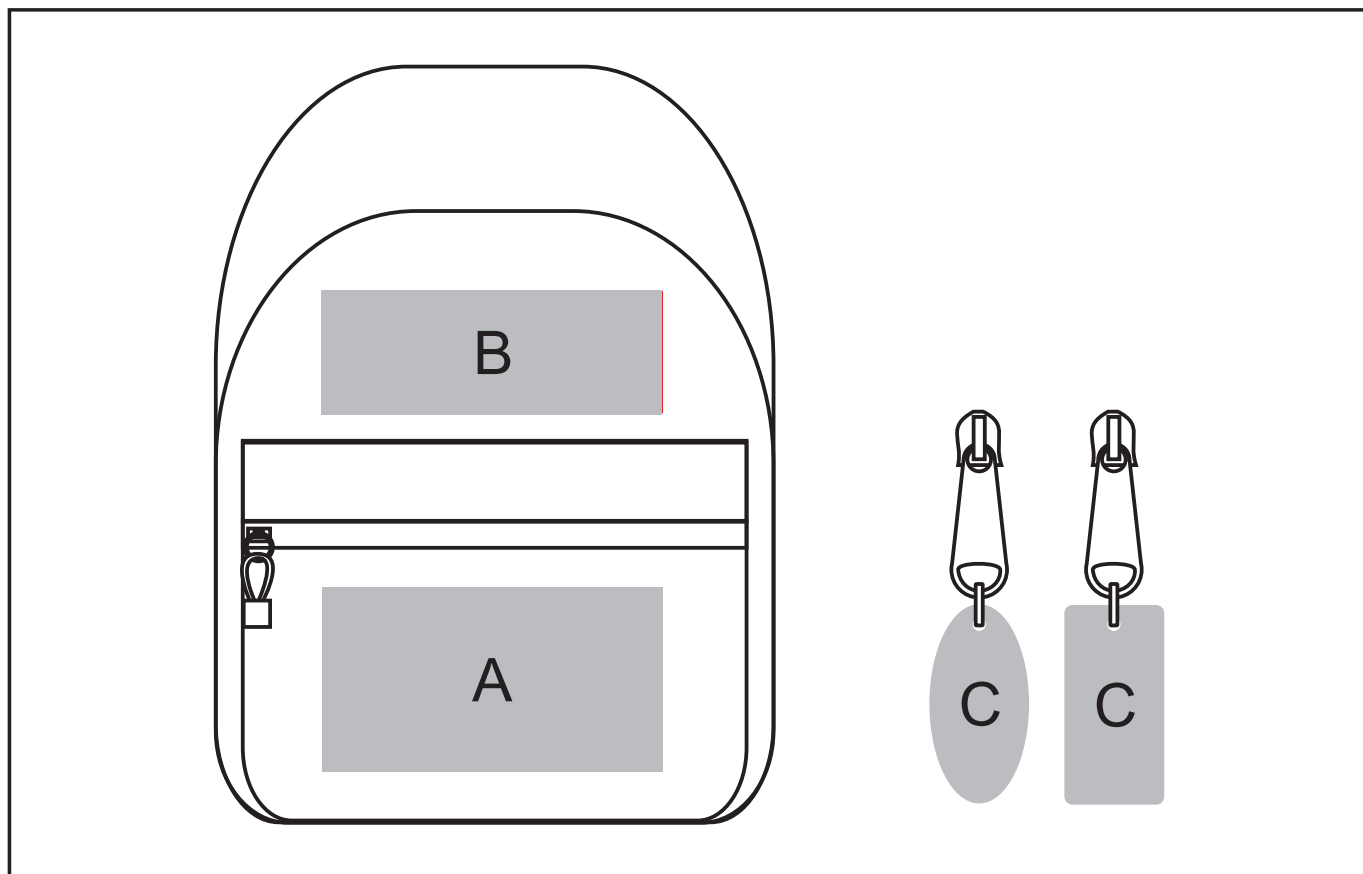

### Need to know:

- Includes 1-Colour, 1-Position Screen Print (setup fee applies)
- **No Solid Blocks for DDT**

#### **Position A**

1. Screen Print (SB) - 6 colours  
Size: 180mm wide x 100mm high
2. Embroidery (EMB) - 9 colours  
Size: 90mm diameter
3. Digital Direct Transfer (DDT-A) - Full colour  
Size: 148mm wide x 100mm high
4. Digital Direct Transfer (DDT-B) - Full colour  
Size: 180mm wide x 100mm high

#### **Position B**

1. Screen Print (SB) - 6 colours  
Size: 180mm wide x 70mm high
2. Embroidery (EMB) - 9 colours  
Size: 90mm diameter
3. Digital Direct Transfer (DDT-A) - Full colour  
Size: 100mm wide x 100mm high

#### **Position C**

1. Zip Puller (ZP-A) - Full colour  
Size: 15mm wide x 30mm high