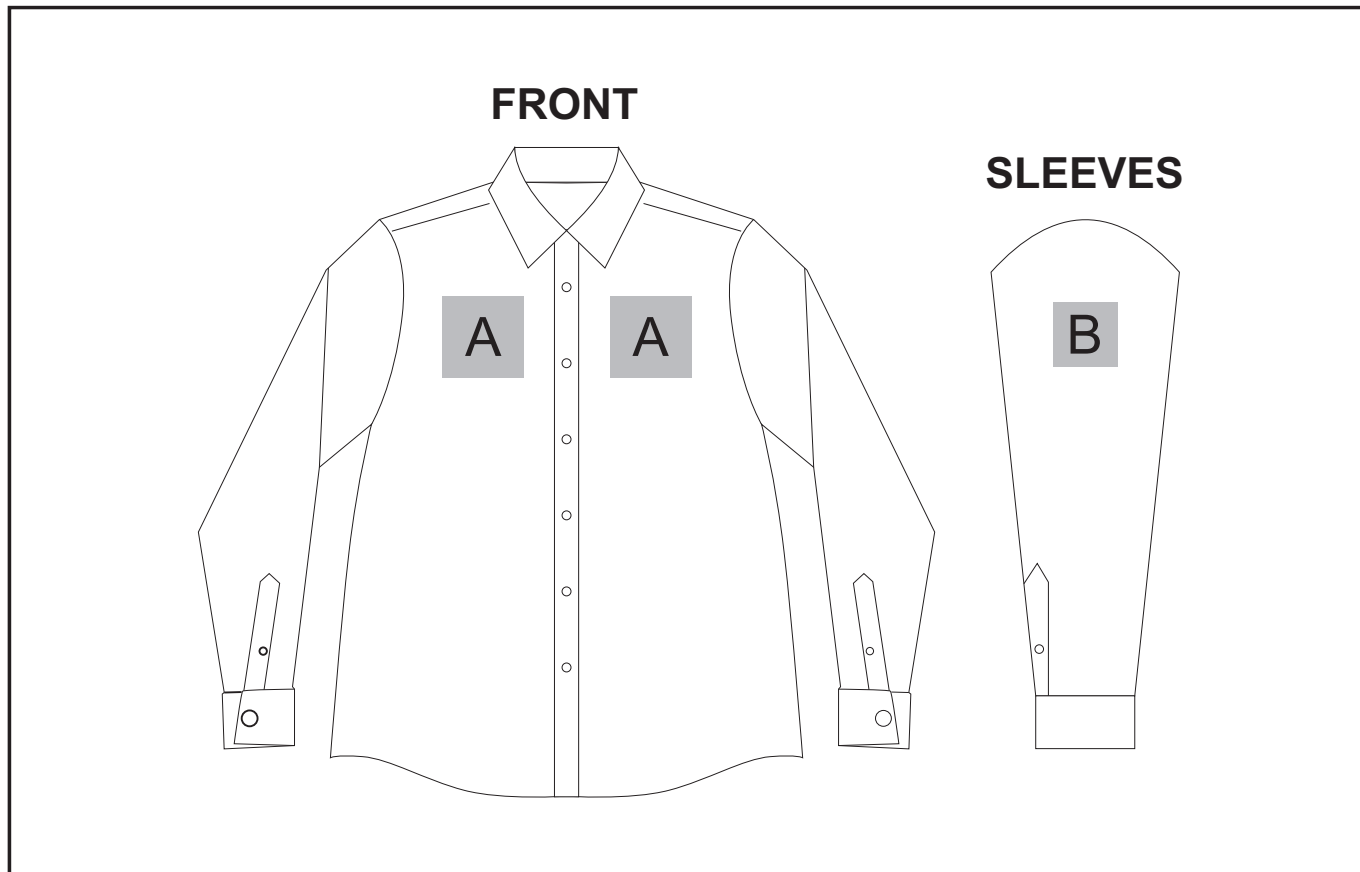

GP-11602

Mens Long Sleeve Taylor Shirt

Need to know:

- Includes 1-Position Embroidery **OR** 1-Position Digital Transfer (setup fees apply)
- Cannot guarantee a 100% straight branding on any clothing item with check or stripe detail.
- No branding on back due to seam.
- **DTC/EMB** inclusive Parameters: Left/Right Chest or Back = 100mm x 100mm

Branding Options:

Position A

1. Embroidery (EMB) - 9 Colour
Size: 100mm wide x 100mm high
2. Digital Transfer (DTC) - Full Colour
Size: 100mm wide x 100mm high
3. Screen Print (SA) - 6 Colour
Size: 100mm wide x 80mm high

Position D

1. Embroidery (EMB) - 9 Colour
Size: 80mm wide x 80mm high
2. Digital Transfer (DTC) - Full Colour
Size: 80mm wide x 80mm high
3. Screen Print (SA) - 6 Colour
Size: 80mm wide x 60mm high