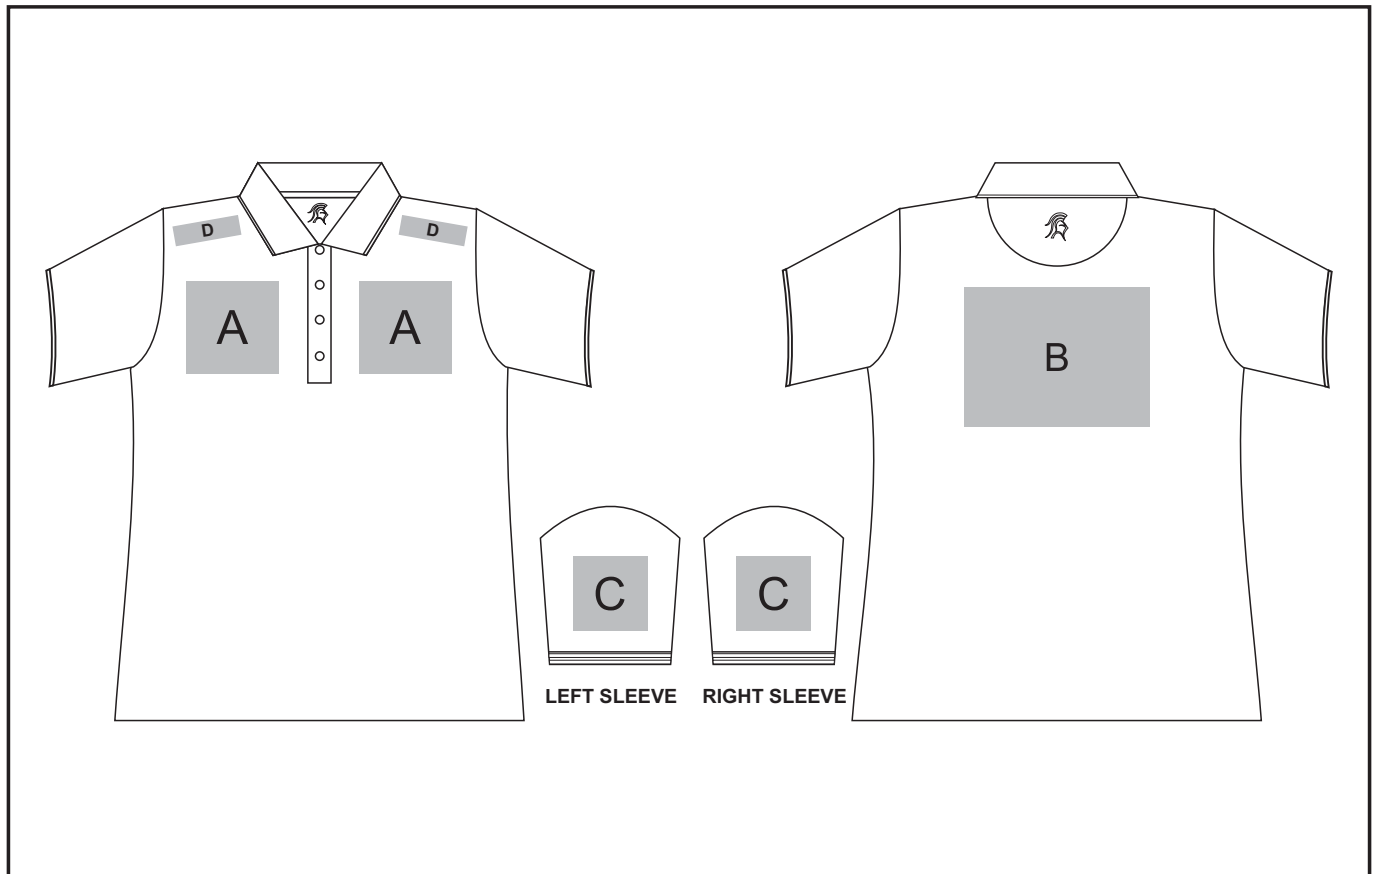

GP-7459

Wentworth Golf Shirt - Ladies

Need to know:

- Includes 1-Position Embroidery **OR** 1-Position Digital Transfer (setup fee applies)
- **EMB/DTC inclusive parameters:** Left/Right Chest = 100mm x 100mm **OR** Back = 8000mm²
- Please note Pos D will be branded +/- 20mm from the top seam

Branding Options:

Position A

1. Embroidery (EMB) - 9 colours
Size: 100mm diameter
2. Digital Transfer Clothing (DTC) - Full colour
Size: 100mm wide x 100mm high

Position C

1. Embroidery (EMB) - 9 colours
Size: 80mm diameter
2. Digital Transfer Clothing (DTC) - Full colour
Size: 80mm wide x 80mm high

Position B

1. Embroidery (EMB) - 9 colours
Size: 200mm wide x 150mm high
2. Digital Transfer Clothing (DTC) - Full colour
Size: 210mm wide x 148mm high

Position D

1. Digital Transfer Clothing (DTC) - Full Colour
Size: 70mm wide x 20mm high