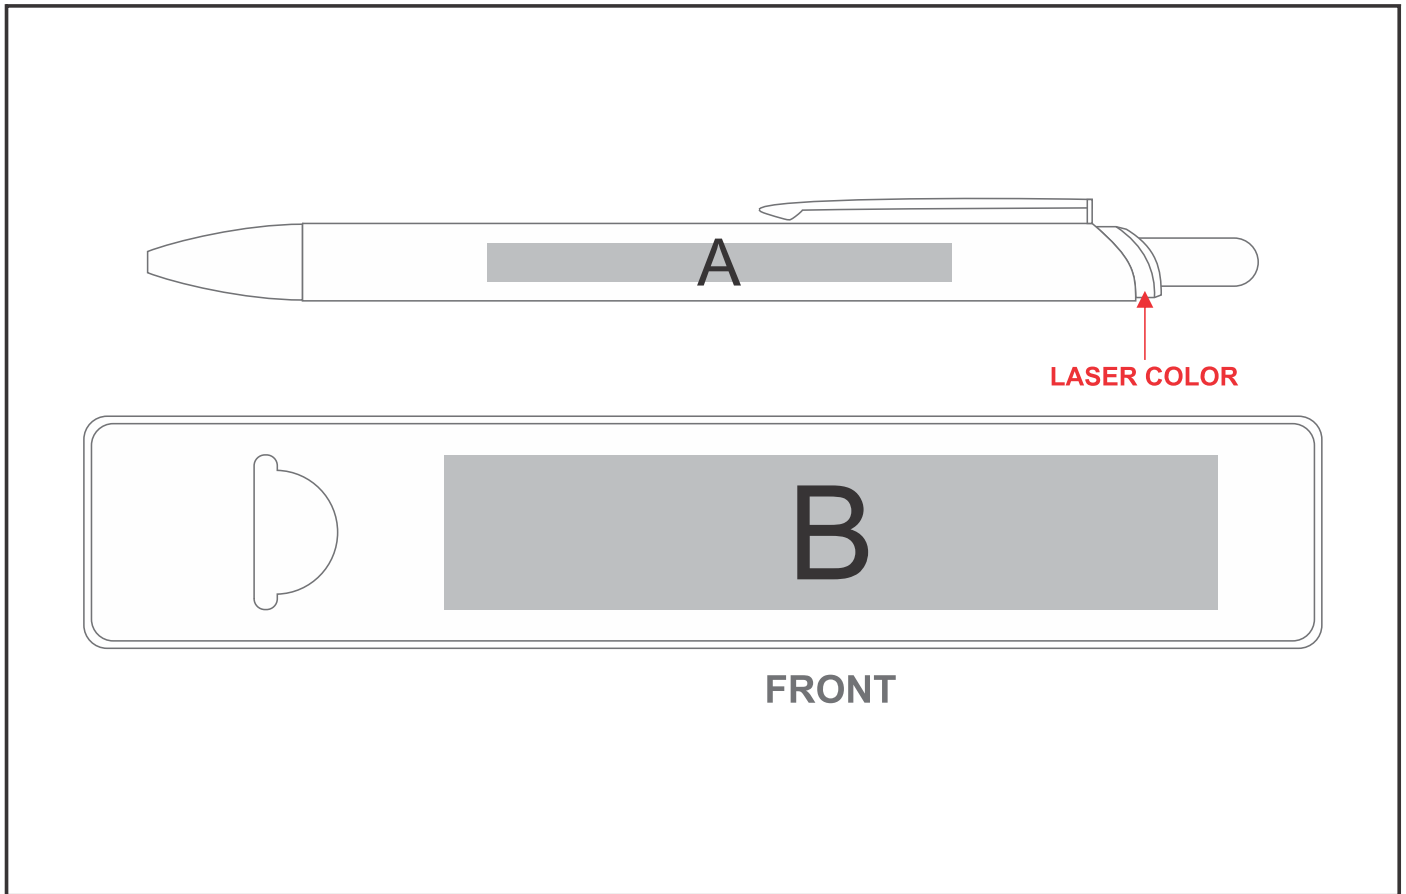

GP-AM-9-B

Shine Through Pouched Ball Pen

Need to know:

- Includes 1-Position Laser Engraving on Pen (setup fees apply)
- Laser Colour: As Per Colour Variant.

Branding Options:

Position A

1. Laser Engraving (LB)
N/A
Size: 60mm wide x 5mm high

Position B

1. Screen Print (SA)
1 Colour
Size: 100mm wide x 20mm high