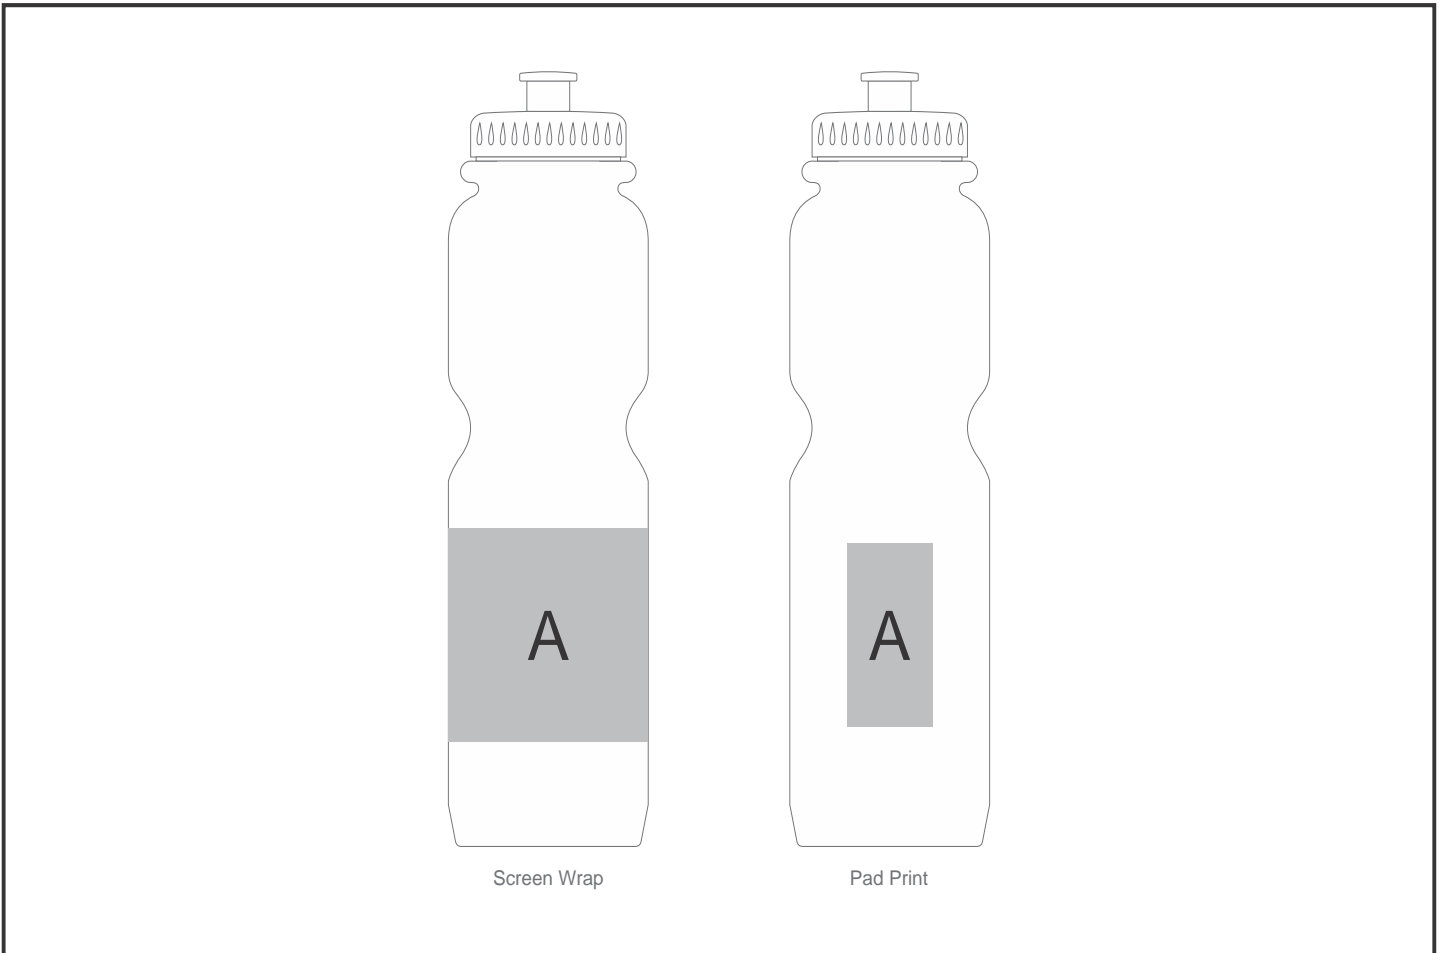

GP-EE-32-B

Eva & Elm Lovejoy Plastic Water Bottle - 800ml

Need to know:

- Includes 1-Colour, 1-Position Pad Print OR 1-Position Screen Wrap (setup fees apply)

- Texture of Item will affect the quality of both Screen Print and Pad Print

Branding Options:

Position	Branding Method (Branding Code)	No. of Colours	Dimension
A	Pad Printing (PA)	4 Colours	30mm wide x 60mm high
A	Screen Wrap (SW)	1 Colour	190mm wide x 70mm high