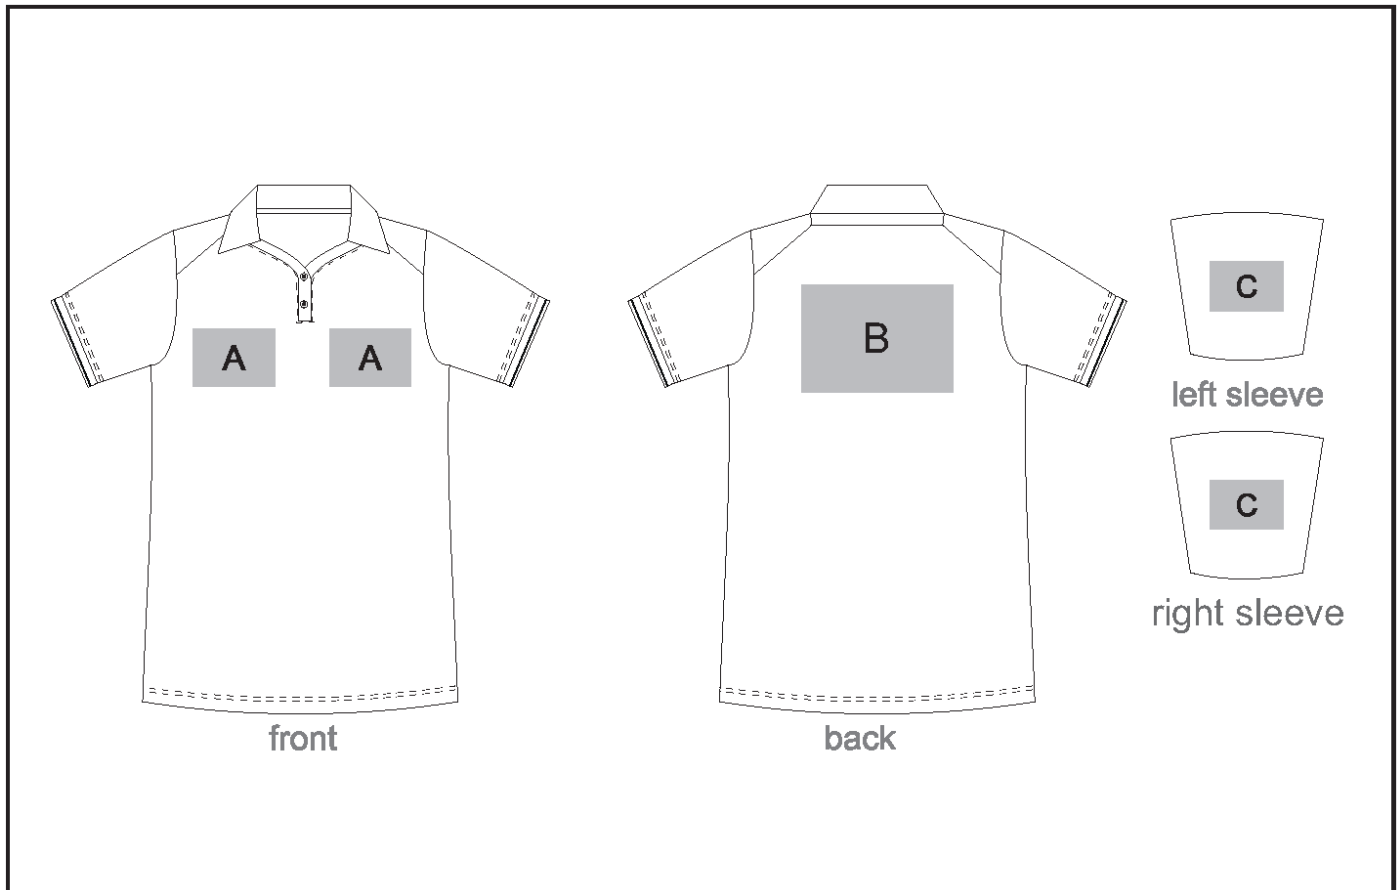

### Need to know:

- Includes 1-Position Digital Transfer (setup fee applies)
- DTC/EMB inclusive Parameters: Left/Right Chest or Back = 100mm x 100mm

### **Position A**

1. Screen Print (SA)  
1 Colour  
Size: 100mm wide x 80mm high
2. Embroidery (EMB-A)  
N/A  
Size: 100mm wide x 100mm high
3. Digital Transfer Clothing A6 (DTC-A6)  
Full Colour  
Size: 100mm wide x 100mm high
4. Silicone (STP-A)  
N/A  
Size: 30mm wide x 30mm high
5. Silicone (STP-B)  
N/A  
Size: 50mm wide x 50mm high
6. Silicone (STP-C)  
N/A  
Size: 80mm wide x 80mm high
7. Silicone (STP-D)  
N/A  
Size: 100mm wide x 40mm high

### **Position C**

1. Screen Print (SA)  
1 Colour  
Size: 60mm wide x 60mm high
2. Embroidery (EMB-A)  
N/A  
Size: 80mm wide x 80mm high
3. Digital Transfer Clothing A6 (DTC-A6)  
Full Colour  
Size: 80mm wide x 80mm high
4. Silicone (STP-A)  
N/A  
Size: 30mm wide x 30mm high
5. Silicone (STP-B)  
N/A  
Size: 50mm wide x 50mm high
6. Silicone (STP-C)  
N/A  
Size: 80mm wide x 80mm high

### **Position B**

1. Screen Print (SA)  
1 Colour  
Size: 260mm wide x 200mm high
2. Embroidery (EMB-A)  
N/A  
Size: 210mm wide x 148mm high
3. Digital Transfer Clothing A6 (DTC-A6)  
Full Colour  
Size: 148mm wide x 105mm high
4. Digital Transfer Clothing A5 (DTC-A5)  
Full Colour  
Size: 210mm wide x 148mm high
5. Silicone (STP-A)  
N/A  
Size: 30mm wide x 30mm high
6. Silicone (STP-B)  
N/A  
Size: 50mm wide x 50mm high
7. Silicone (STP-C)  
N/A  
Size: 80mm wide x 80mm high
8. Silicone (STP-D)  
N/A  
Size: 120mm wide x 40mm high