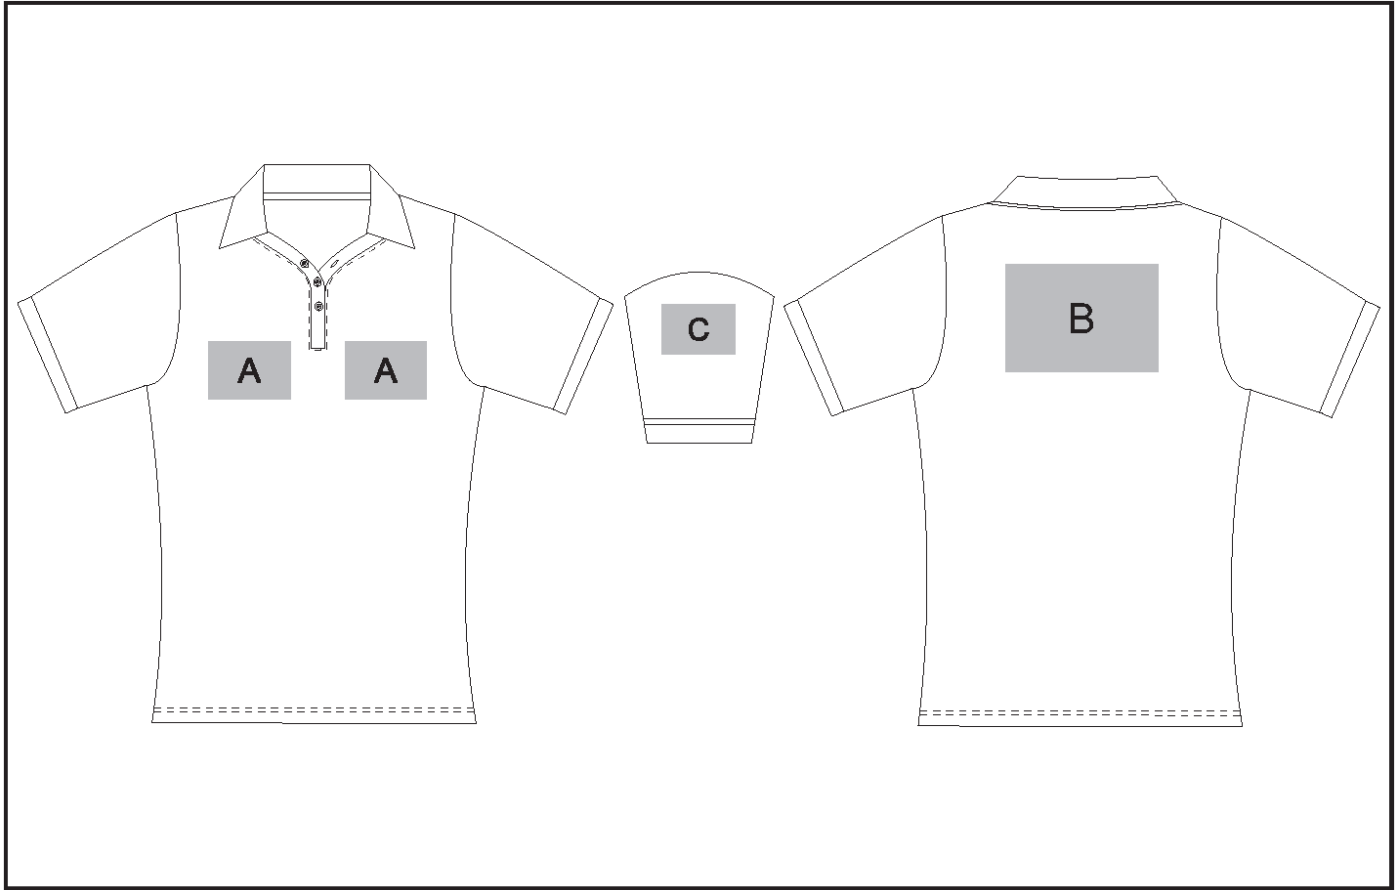

ALT-DTL

Ladies Distinct Golf Shirt

Need to know:

- Includes 1-Position Digital Transfer (setup fee applies)
- DTC/EMB inclusive Parameters: Left/Right Chest or Back = 100mm x 100mm

Branding Options:

Position A

1. Embroidery (EMB-A)
N/A
Size: 100mm wide x 100mm high
2. Screen Print (SA)
1 Colour
Size: 100mm wide x 80mm high
3. Digital Transfer Clothing A6 (DTC-A6)
Full Colour
Size: 100mm wide x 100mm high
4. Silicone (STP-A)
N/A
Size: 30mm wide x 30mm high
5. Silicone (STP-B)
N/A
Size: 50mm wide x 50mm high
6. Silicone (STP-C)
N/A
Size: 80mm wide x 80mm high
7. Silicone (STP-D)
N/A
Size: 100mm wide x 40mm high

Position C

1. Embroidery (EMB-A)
N/A
Size: 80mm wide x 80mm high
2. Screen Print (SA)
1 Colour
Size: 60mm wide x 60mm high
3. Digital Transfer Clothing A6 (DTC-A6)
Full Colour
Size: 80mm wide x 80mm high
4. Silicone (STP-A)
N/A
Size: 30mm wide x 30mm high
5. Silicone (STP-B)
N/A
Size: 50mm wide x 50mm high
6. Silicone (STP-C)
N/A
Size: 80mm wide x 80mm high

Position B

1. Embroidery (EMB-A)
N/A
Size: 100mm wide x 100mm high
2. Screen Print (SA)
1 Colour
Size: 260mm wide x 200mm high
3. Digital Transfer Clothing A6 (DTC-A6)
Full Colour
Size: 148mm wide x 105mm high
4. Digital Transfer Clothing A5 (DTC-A5)
Full Colour
Size: 210mm wide x 148mm high
5. Silicone (STP-A)
N/A
Size: 30mm wide x 30mm high
6. Silicone (STP-B)
N/A
Size: 50mm wide x 50mm high
7. Silicone (STP-C)
N/A
Size: 80mm wide x 80mm high
8. Silicone (STP-D)
N/A
Size: 120mm wide x 40mm high