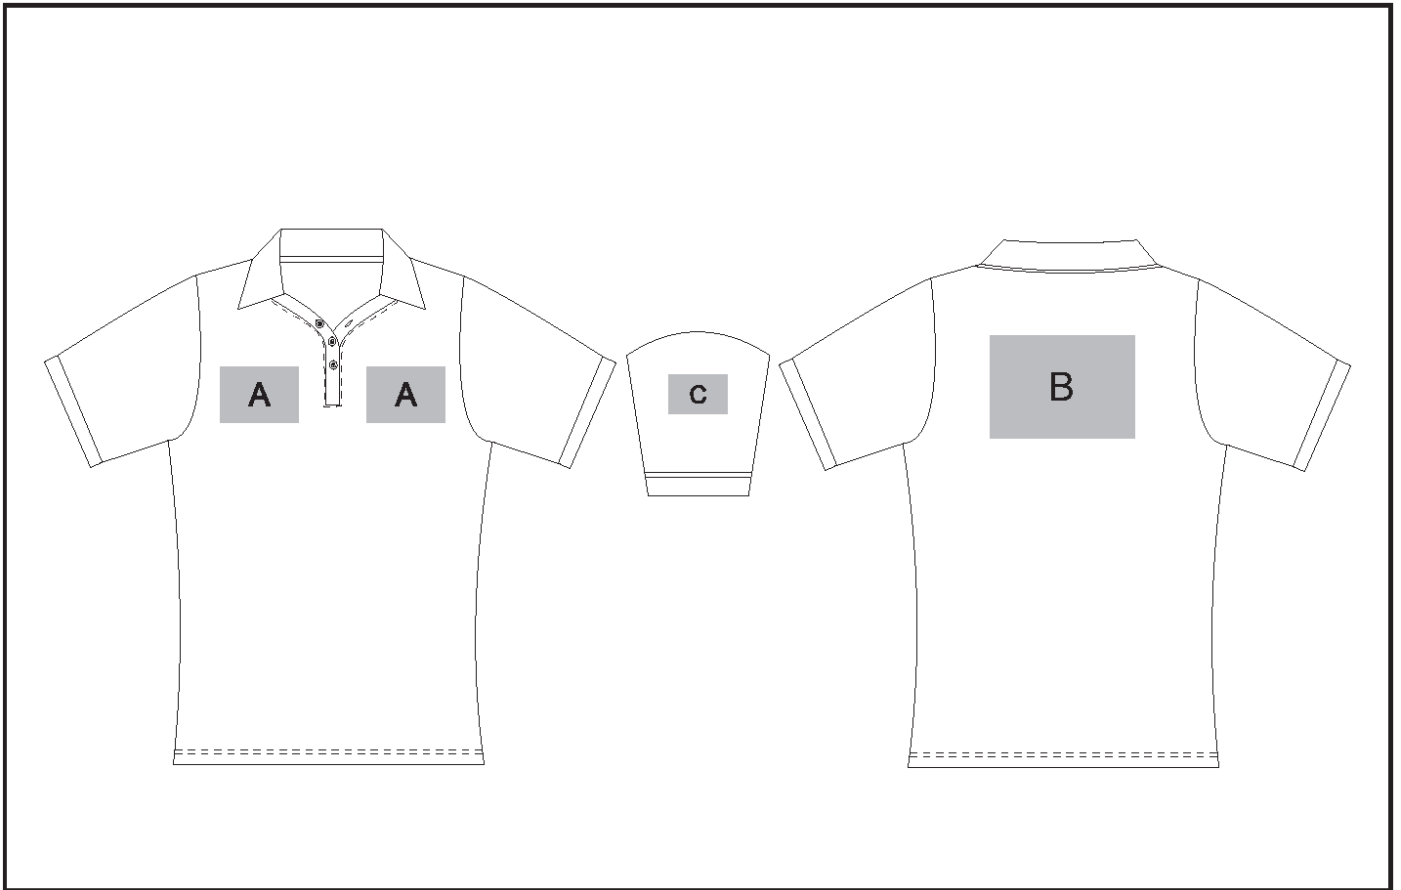

ALT-ECM

Mens Echo Golf Shirt

Need to know:

- Includes 1-Position Digital Transfer (setup fee applies)
- DTC inclusive parameters: Left/Right Chest = 100mm x 100mm OR Back = 8000mm

Branding Options:

Position A

1. Embroidery (EMB-A)
N/A
Size: 100mm wide x 100mm high
2. Screen Print (SA)
1 Colour
Size: 100mm wide x 80mm high
3. Digital Transfer Clothing A6 (DTC-A6)
Full Colour
Size: 100mm wide x 100mm high
4. Silicone (STP-A)
N/A
Size: 30mm wide x 30mm high
5. Silicone (STP-B)
N/A
Size: 50mm wide x 50mm high
6. Silicone (STP-C)
N/A
Size: 80mm wide x 80mm high
7. Silicone (STP-D)
N/A
Size: 100mm wide x 40mm high

Position C

1. Embroidery (EMB-A)
N/A
Size: 80mm wide x 80mm high
2. Screen Print (SA)
1 Colour
Size: 60mm wide x 60mm high
3. Digital Transfer Clothing A6 (DTC-A6)
Full Colour
Size: 80mm wide x 80mm high
4. Silicone (STP-A)
N/A
Size: 30mm wide x 30mm high
5. Silicone (STP-B)
N/A
Size: 50mm wide x 50mm high
6. Silicone (STP-C)
N/A
Size: 80mm wide x 80mm high

Position B

1. Embroidery (EMB-A)
N/A
Size: 100mm wide x 100mm high
2. Screen Print (SA)
1 Colour
Size: 260mm wide x 200mm high
3. Digital Transfer Clothing A6 (DTC-A6)
Full Colour
Size: 148mm wide x 105mm high
4. Digital Transfer Clothing A5 (DTC-A5)
Full Colour
Size: 210mm wide x 148mm high
5. Silicone (STP-A)
N/A
Size: 30mm wide x 30mm high
6. Silicone (STP-B)
N/A
Size: 50mm wide x 50mm high
7. Silicone (STP-C)
N/A
Size: 80mm wide x 80mm high
8. Silicone (STP-D)
N/A
Size: 120mm wide x 40mm high