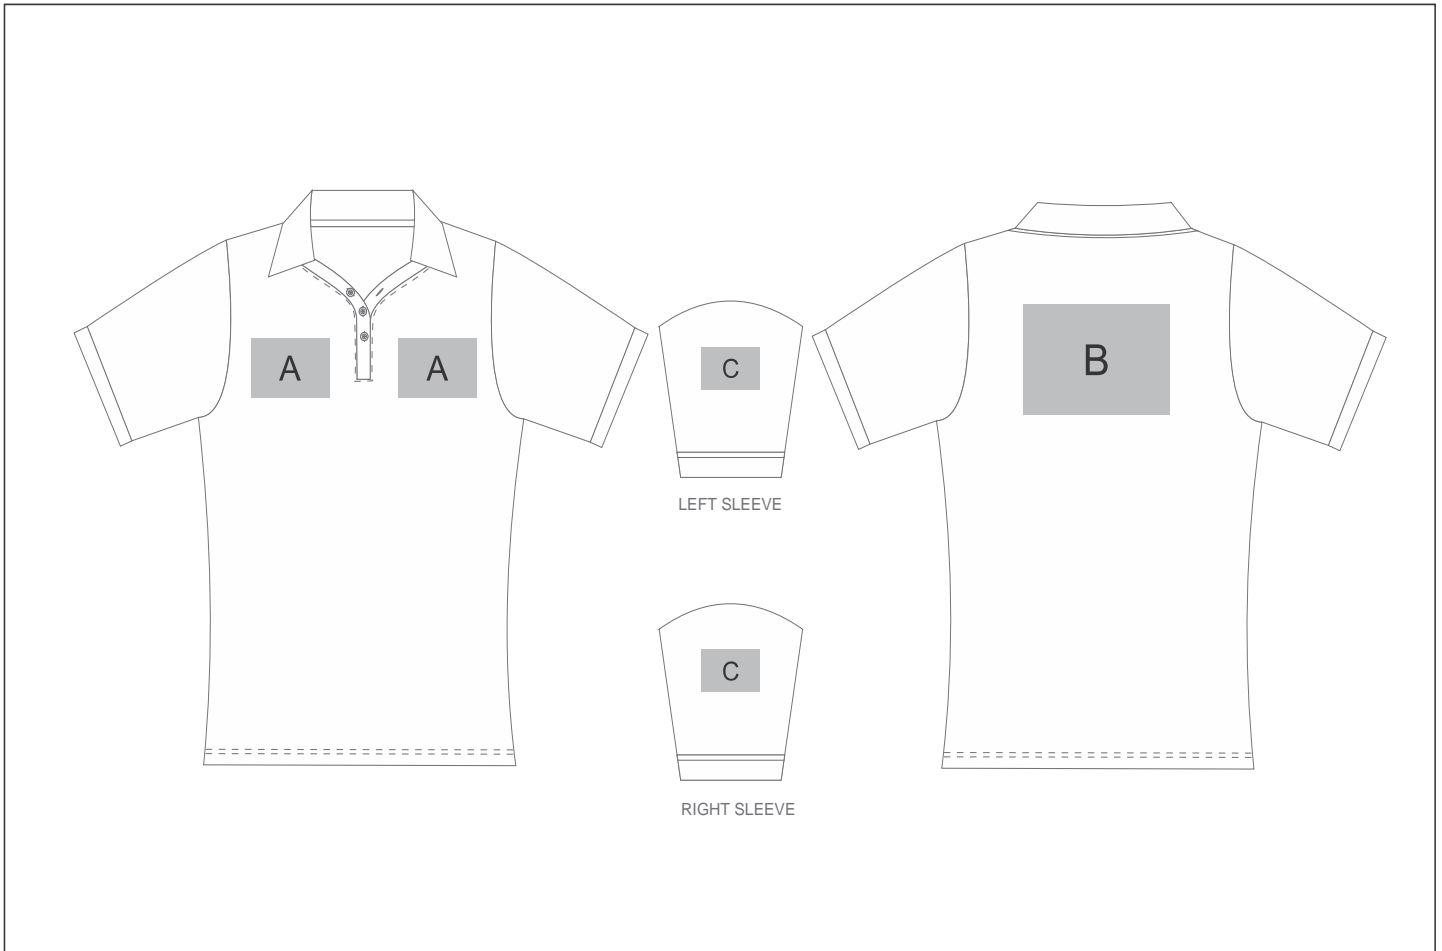

ALT-ECM

Mens Echo Golf Shirt

Need to know:

Includes 1-Position Digital Transfer (setup fee applies)

- DTC inclusive parameters: Left/Right Chest = 100mm x 100mm OR Back = 800mm

Branding Options:

Position	Branding Method (Branding Code)	No. of Colours	Dimension
A	Embroidery (EMB-A)	N/A	100mm wide x 100mm high
A	Screen Print (SA)	1 Colour	100mm wide x 80mm high
A	Digital Transfer Clothing A6 (DTC-A6)	Full Colour	100mm wide x 100mm high
A	Silicone (STP-A)	N/A	30mm wide x 30mm high
A	Silicone (STP-B)	N/A	50mm wide x 50mm high
A	Silicone (STP-C)	N/A	80mm wide x 80mm high
A	Silicone (STP-D)	N/A	100mm wide x 40mm high

B	Embroidery (EMB-A)	N/A	100mm wide x 100mm high
---	--------------------	-----	-------------------------

B	Screen Print (SA)	1 Colour	260mm wide x 200mm high
B	Digital Transfer Clothing A6 (DTC-A6)	Full Colour	148mm wide x 105mm high
B	Digital Transfer Clothing A5 (DTC-A5)	Full Colour	210mm wide x 148mm high
B	Silicone (STP-A)	N/A	30mm wide x 30mm high
B	Silicone (STP-B)	N/A	50mm wide x 50mm high
B	Silicone (STP-C)	N/A	80mm wide x 80mm high
B	Silicone (STP-D)	N/A	120mm wide x 40mm high

C	Embroidery (EMB-A)	N/A	80mm wide x 80mm high
C	Screen Print (SA)	1 Colour	60mm wide x 60mm high
C	Digital Transfer Clothing A6 (DTC-A6)	Full Colour	80mm wide x 80mm high
C	Silicone (STP-A)	N/A	30mm wide x 30mm high
C	Silicone (STP-B)	N/A	50mm wide x 50mm high
C	Silicone (STP-C)	N/A	80mm wide x 80mm high