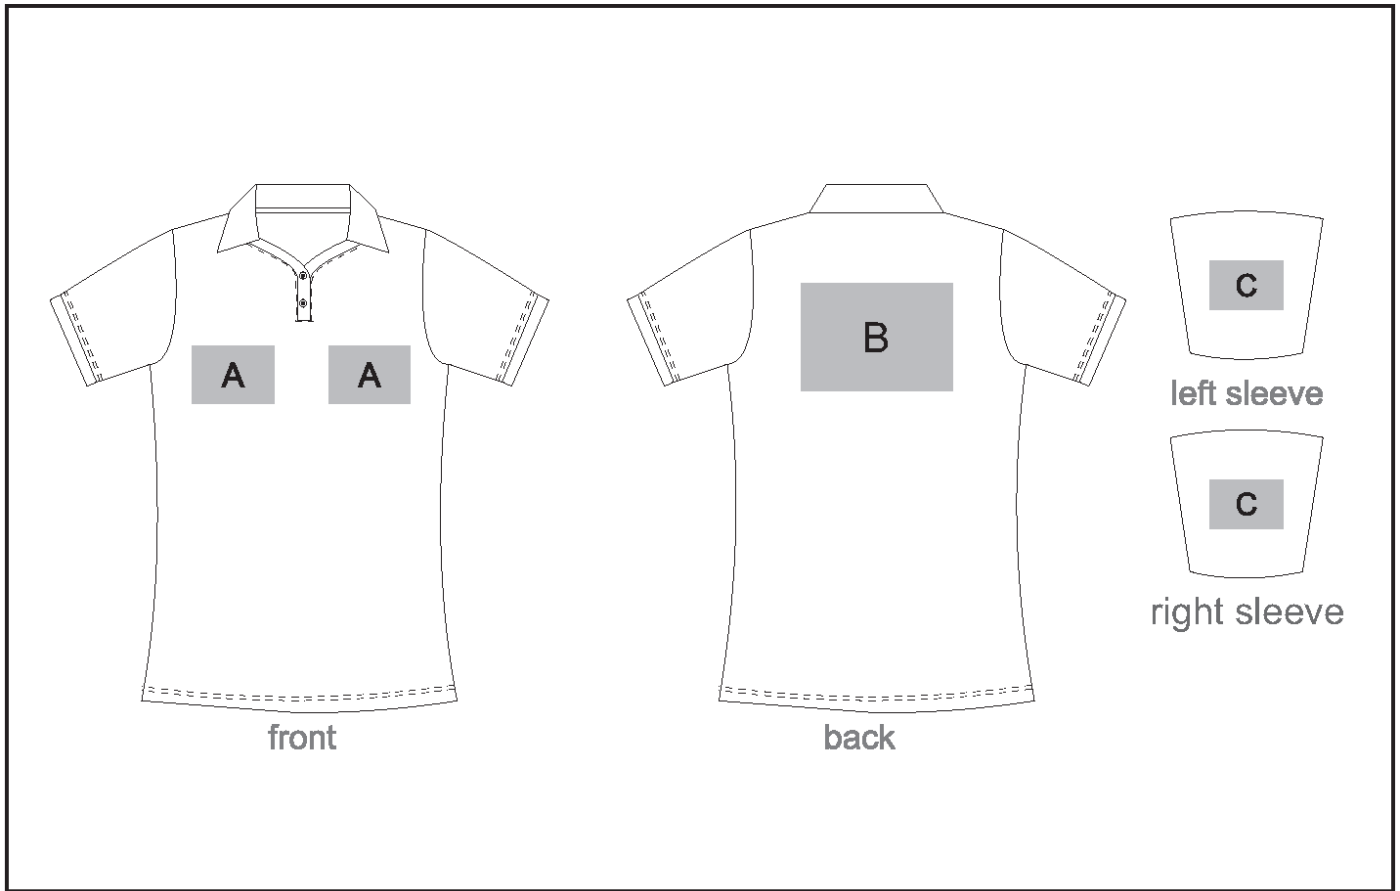

ALT-EVL

Ladies Everyday Golf Shirt

Need to know:

- Includes 1-Position Digital Transfer (setup fee applies)
- DTC/EMB inclusive Parameters: Left/Right Chest or Back = 100mm x 100mm

Branding Options:

Position A

1. Embroidery (EMB-A)
N/A
Size: 100mm wide x 100mm high
2. Screen Print (SA)
1 Colour
Size: 100mm wide x 80mm high
3. Digital Transfer Clothing A6 (DTC-A6)
Full Colour
Size: 100mm wide x 100mm high
4. Silicone (STP-A)
N/A
Size: 30mm wide x 30mm high
5. Silicone (STP-B)
N/A
Size: 50mm wide x 50mm high
6. Silicone (STP-C)
N/A
Size: 80mm wide x 80mm high
7. Silicone (STP-D)
N/A
Size: 100mm wide x 40mm high

Position C

1. Embroidery (EMB-A)
N/A
Size: 80mm wide x 80mm high
2. Screen Print (SA)
1 Colour
Size: 60mm wide x 60mm high
3. Digital Transfer Clothing A6 (DTC-A6)
Full Colour
Size: 80mm wide x 80mm high
4. Silicone (STP-A)
N/A
Size: 30mm wide x 30mm high
5. Silicone (STP-B)
N/A
Size: 50mm wide x 50mm high
6. Silicone (STP-C)
N/A
Size: 80mm wide x 80mm high

Position B

1. Embroidery (EMB-A)
N/A
Size: 200mm wide x 200mm high
2. Screen Print (SA)
1 Colour
Size: 260mm wide x 200mm high
3. Digital Transfer Clothing A6 (DTC-A6)
Full Colour
Size: 148mm wide x 105mm high
4. Digital Transfer Clothing A5 (DTC-A5)
Full Colour
Size: 210mm wide x 148mm high
5. Silicone (STP-A)
N/A
Size: 30mm wide x 30mm high
6. Silicone (STP-B)
N/A
Size: 50mm wide x 50mm high
7. Silicone (STP-C)
N/A
Size: 80mm wide x 80mm high
8. Silicone (STP-D)
N/A
Size: 120mm wide x 40mm high