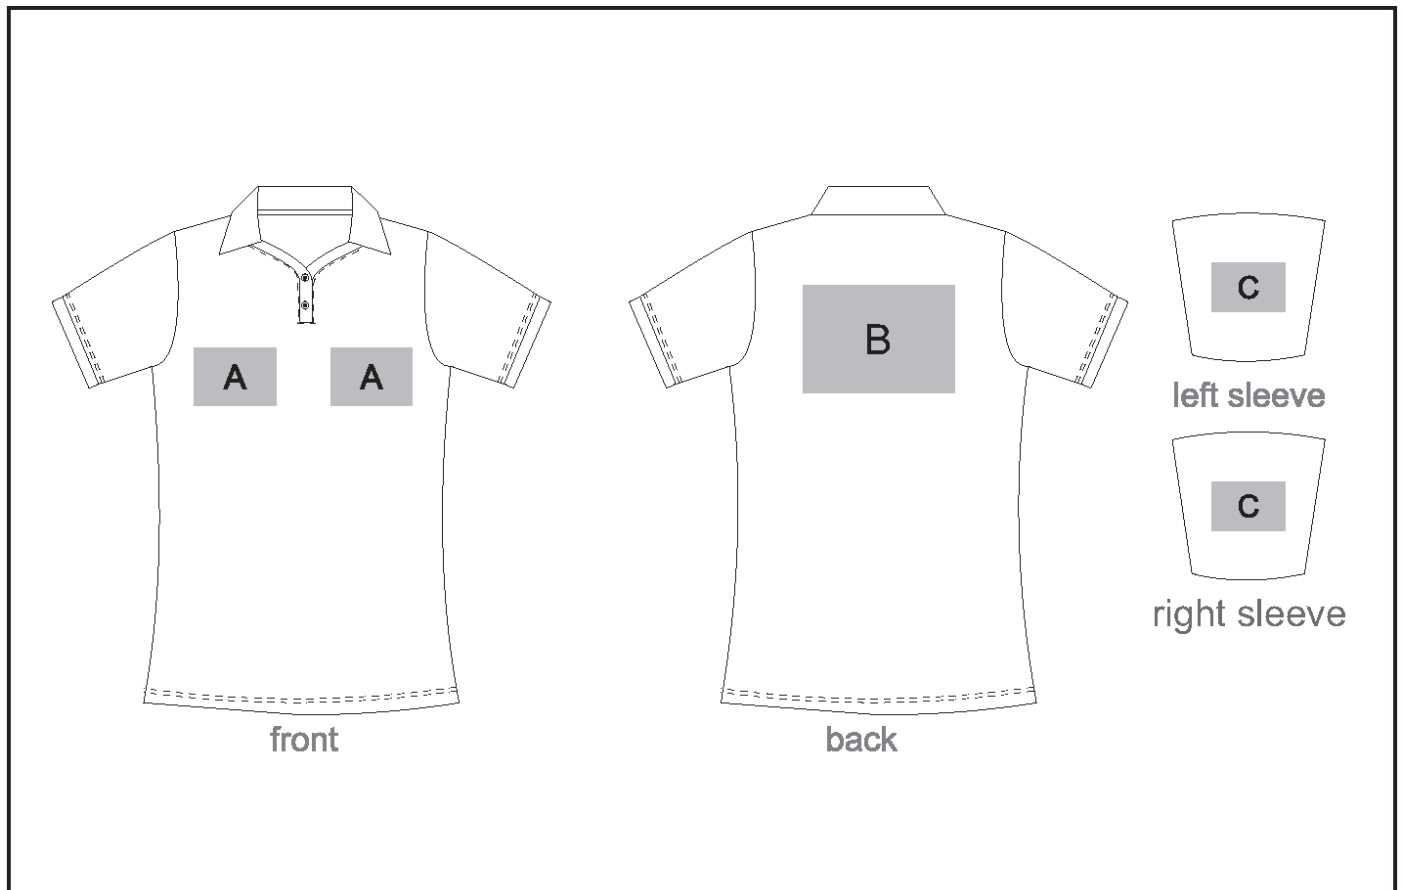

ALT-EXL

Ladies Exhibit Golf Shirt

Need to know:

- Includes 1-Position Digital Transfer (setup fee applies)
- DTC/EMB inclusive Parameters: Left/Right Chest or Back = 100mm x 100mm

Branding Options:

Position A

1. Embroidery (EMB-A)
N/A
Size: 100mm wide x 100mm high
2. Screen Print (SA)
6 Colours
Size: 100mm wide x 80mm high
3. Digital Transfer Clothing A6 (DTC-A6)
Full Colour
Size: 100mm wide x 100mm high
4. Silicone (STP-A)
N/A
Size: 30mm wide x 30mm high
5. Silicone (STP-B)
N/A
Size: 50mm wide x 50mm high
6. Silicone (STP-C)
N/A
Size: 80mm wide x 80mm high
7. Silicone (STP-D)
N/A
Size: 100mm wide x 40mm high

Position C

1. Embroidery (EMB-A)
N/A
Size: 80mm wide x 80mm high
2. Screen Print (SA)
6 Colours
Size: 60mm wide x 60mm high
3. Digital Transfer Clothing A6 (DTC-A6)
Full Colour
Size: 80mm wide x 80mm high
4. Silicone (STP-A)
N/A
Size: 30mm wide x 30mm high
5. Silicone (STP-B)
N/A
Size: 50mm wide x 50mm high
6. Silicone (STP-C)
N/A
Size: 80mm wide x 80mm high

Position B

1. Embroidery (EMB-A)
N/A
Size: 100mm wide x 100mm high
2. Screen Print (SA)
6 Colours
Size: 260mm wide x 200mm high
3. Digital Transfer Clothing A6 (DTC-A6)
Full Colour
Size: 148mm wide x 105mm high
4. Digital Transfer Clothing A5 (DTC-A5)
Full Colour
Size: 210mm wide x 148mm high
5. Silicone (STP-A)
N/A
Size: 30mm wide x 30mm high
6. Silicone (STP-B)
N/A
Size: 50mm wide x 50mm high
7. Silicone (STP-C)
N/A
Size: 80mm wide x 80mm high
8. Silicone (STP-D)
N/A
Size: 120mm wide x 40mm high