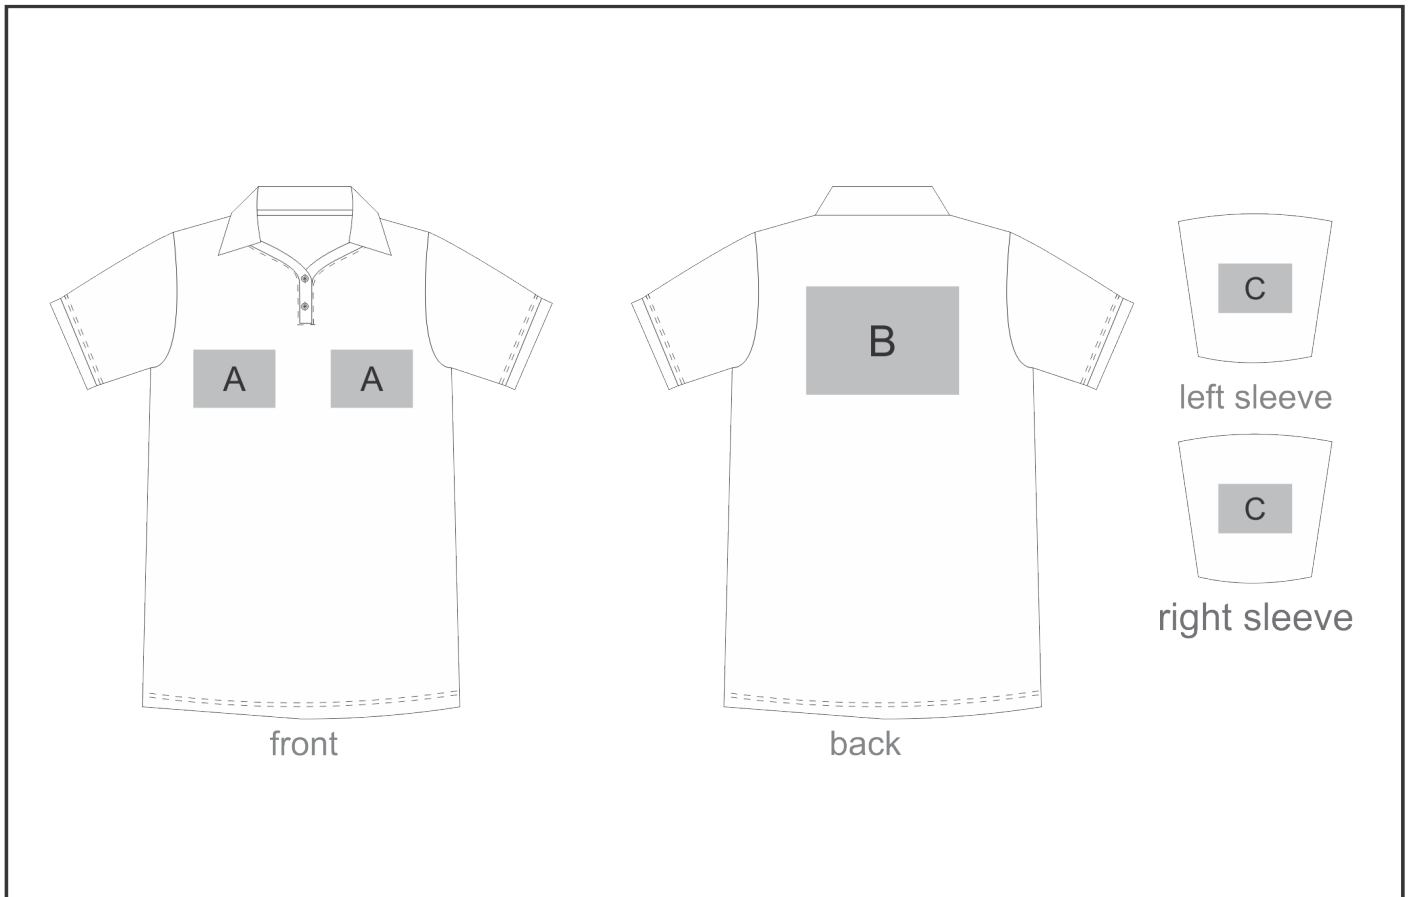

ALT-EXM

Mens Exhibit Golf Shirt

Need to know:

- Includes 1-Position Digital Transfer (setup fee applies)
- DTC/EMB inclusive Parameters: Left/Right Chest or Back = 100mm x 100mm.
- No Screen Print on this item.

Branding Options:

Position A

1. Embroidery (EMB-A)
N/A
Size: 100mm wide x 100mm high
2. Digital Transfer Clothing A6 (DTC-A6)
Full Colour
Size: 100mm wide x 100mm high
3. Silicone (STP-A)
N/A
Size: 30mm wide x 30mm high
4. Silicone (STP-B)
N/A
Size: 50mm wide x 50mm high
5. Silicone (STP-C)
N/A
Size: 80mm wide x 80mm high
6. Silicone (STP-D)
N/A
Size: 100mm wide x 40mm high

Position C

1. Embroidery (EMB-A)
N/A
Size: 80mm wide x 80mm high
2. Digital Transfer Clothing A6 (DTC-A6)
Full Colour
Size: 80mm wide x 80mm high
3. Silicone (STP-A)
N/A
Size: 30mm wide x 30mm high
4. Silicone (STP-B)
N/A
Size: 50mm wide x 50mm high
5. Silicone (STP-C)
N/A
Size: 80mm wide x 80mm high

Position B

1. Embroidery (EMB-A)
N/A
Size: 100mm wide x 100mm high
2. Digital Transfer Clothing A6 (DTC-A6)
Full Colour
Size: 148mm wide x 105mm high
3. Digital Transfer Clothing A5 (DTC-A5)
Full Colour
Size: 210mm wide x 148mm high
4. Silicone (STP-A)
N/A
Size: 30mm wide x 30mm high
5. Silicone (STP-B)
N/A
Size: 50mm wide x 50mm high
6. Silicone (STP-C)
N/A
Size: 80mm wide x 80mm high
7. Silicone (STP-D)
N/A
Size: 120mm wide x 40mm high