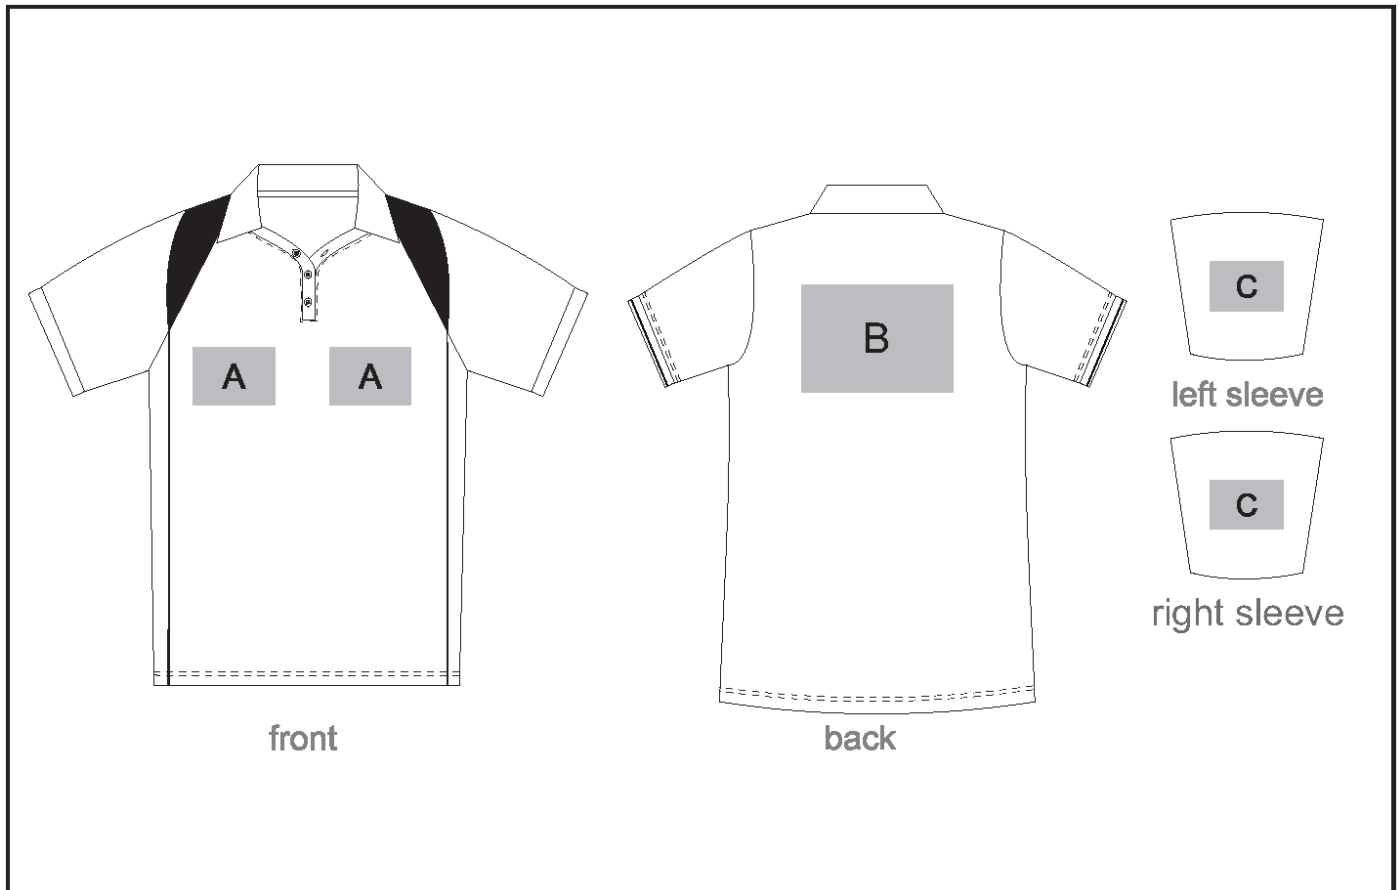

ALT-ING

Mens Infinity Golf Shirt

Need to know:

- Includes 1 Position Digital Transfer (setup fee applies).
- **NB: Inclusive Branding is NOT applicable to Items marked as Reduced to Clear.**
- **DTC/EMB inclusive Parameters: Left/Right Chest or Back = 100mm x 100mm.**

Branding Options:

Position A

1. Screen Print (SA)
1 Colour
Size: 100mm wide x 80mm high
2. Embroidery (EMB-A)
N/A
Size: 100mm wide x 100mm high
3. Digital Transfer Clothing A6 (DTC-A6)
Full Colour
Size: 100mm wide x 100mm high

Position C

1. Screen Print (SA)
1 Colour
Size: 60mm wide x 60mm high
2. Embroidery (EMB-A)
N/A
Size: 80mm wide x 80mm high
3. Digital Transfer Clothing A6 (DTC-A6)
Full Colour
Size: 80mm wide x 80mm high

Position B

1. Screen Print (SA)
1 Colour
Size: 260mm wide x 200mm high
2. Embroidery (EMB-A)
N/A
Size: 200mm wide x 200mm high
3. Digital Transfer Clothing A4 (DTC-A4)
Full Colour
Size: 210mm wide x 148mm high