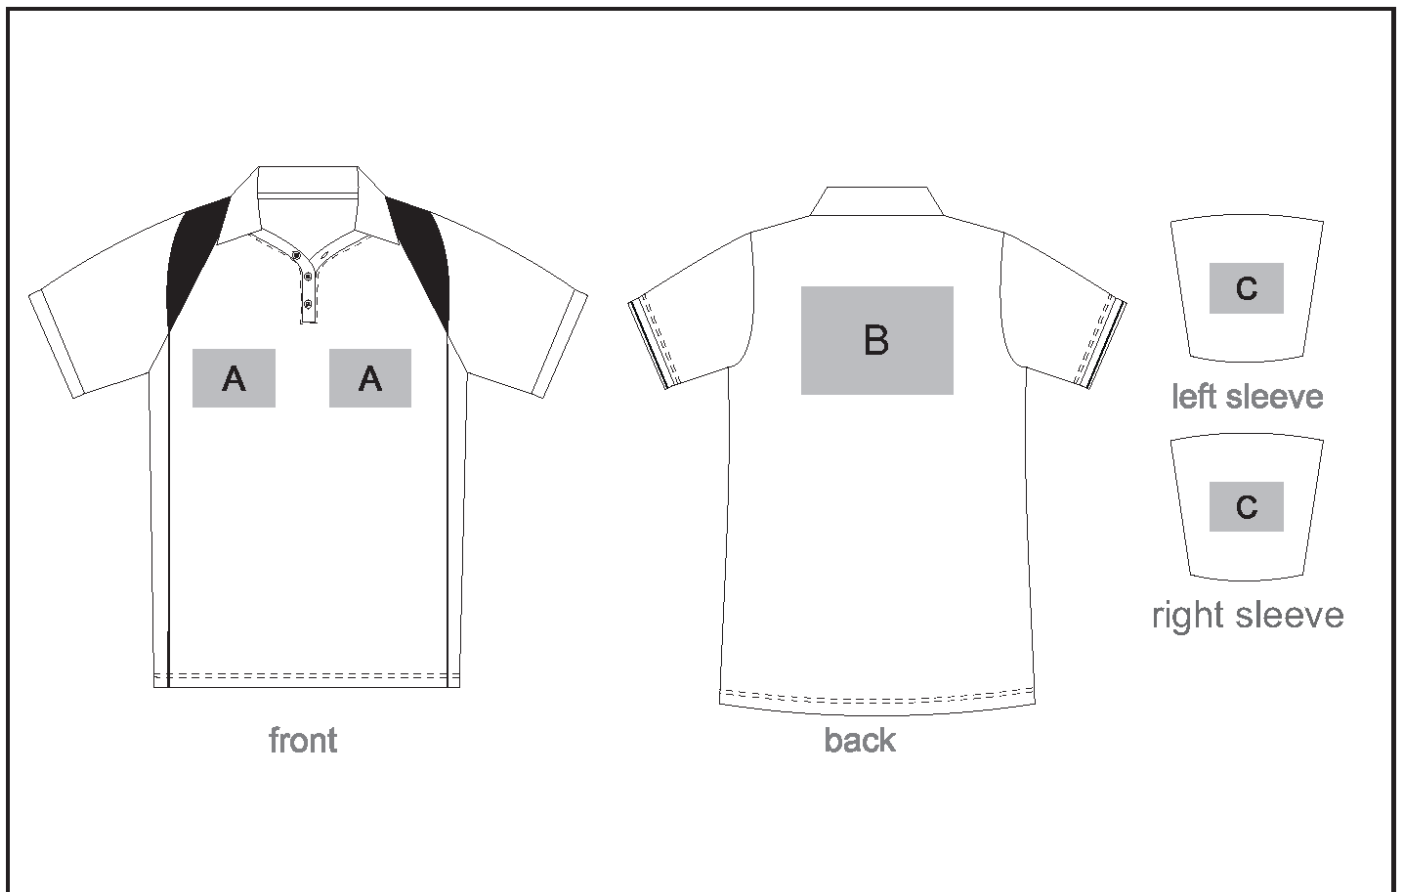

ALT-INL

Ladies Infinity Golf Shirt

Need to know:

Branding Options:

Position A

1. Screen Print (SA)
1 Colour
Size: 100mm wide x 80mm high
2. Embroidery (EMB-A)
Size: 100mm wide x 100mm high
3. Digital Transfer Clothing A6 (DTC-A6)
Full Colour
Size: 100mm wide x 100mm high

Position C

1. Screen Print (SA)
1 Colour
Size: 60mm wide x 60mm high
2. Embroidery (EMB-A)
Size: 80mm wide x 80mm high
3. Digital Transfer Clothing A6 (DTC-A6)
Full Colour
Size: 80mm wide x 80mm high

Position B

1. Screen Print (SA)
1 Colour
Size: 260mm wide x 200mm high
2. Embroidery (EMB-A)
Size: 200mm wide x 200mm high
3. Digital Transfer Clothing A4 (DTC-A4)
Full Colour
Size: 210mm wide x 148mm high