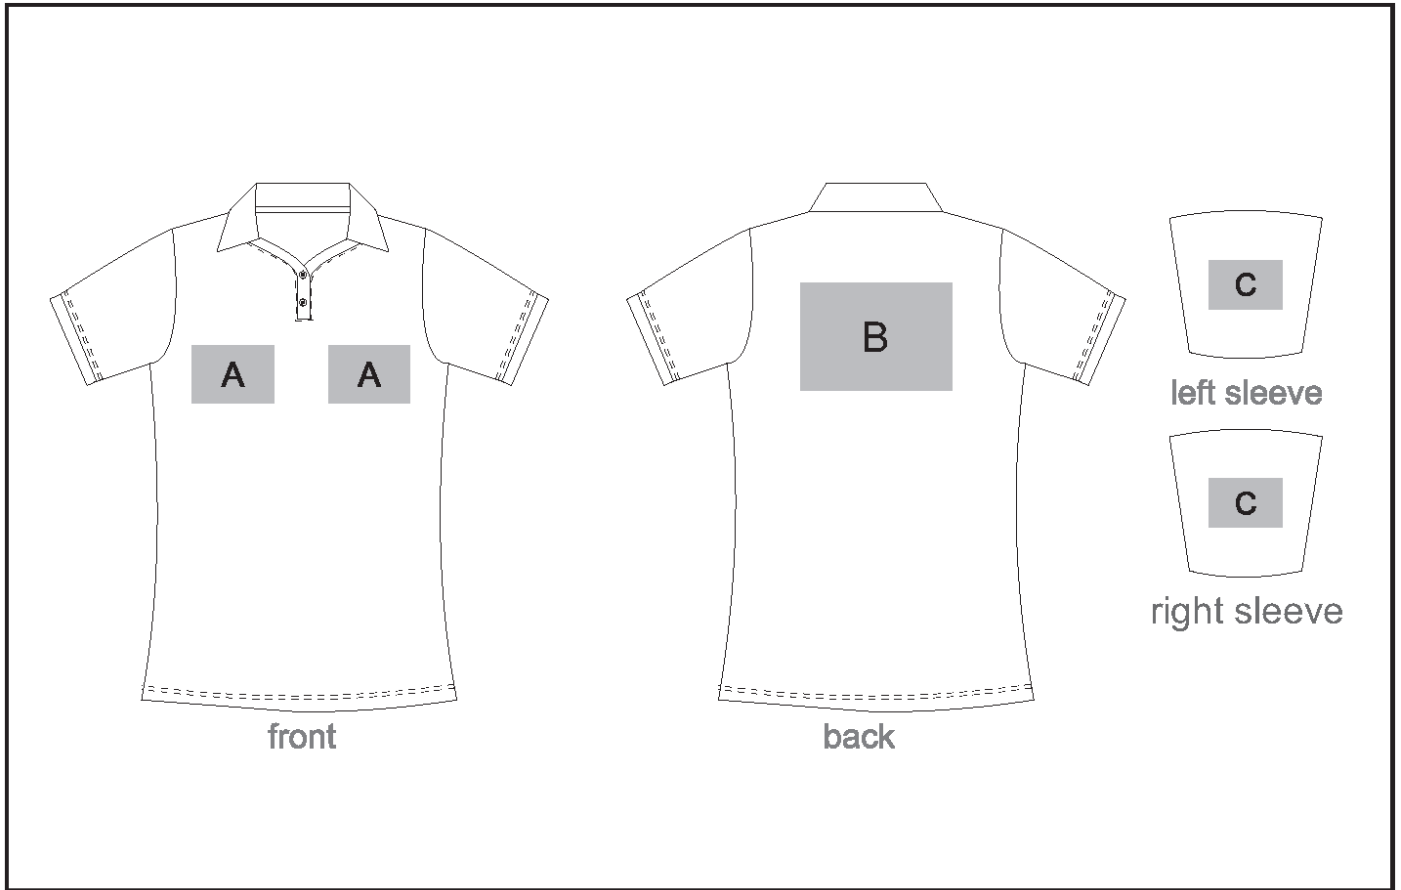

### Need to know:

- Includes 1-Position Digital Transfer (setup fee applies)

**DTC Inclusive Parameters:** Left/Right Chest or Back = 100mm x 100mm

## **Position A**

1. Embroidery (EMB-A)  
Size: 100mm wide x 100mm high
2. Screen Print (SA)  
1 Colour  
Size: 100mm wide x 80mm high
3. Digital Transfer Clothing A6 (DTC-A6)  
Full Colour  
Size: 100mm wide x 100mm high
4. Silicone (STP-A)  
N/A  
Size: 30mm wide x 30mm high
5. Silicone (STP-B)  
N/A  
Size: 50mm wide x 50mm high
6. Silicone (STP-C)  
N/A  
Size: 80mm wide x 80mm high
7. Silicone (STP-D)  
N/A  
Size: 100mm wide x 40mm high

## **Position C**

1. Embroidery (EMB-A)  
N/A  
Size: 80mm wide x 80mm high
2. Screen Print (SA)  
1 Colour  
Size: 60mm wide x 60mm high
3. Digital Transfer Clothing A6 (DTC-A6)  
Full Colour  
Size: 80mm wide x 80mm high
4. Silicone (STP-A)  
N/A  
Size: 30mm wide x 30mm high
5. Silicone (STP-B)  
N/A  
Size: 50mm wide x 50mm high
6. Silicone (STP-C)  
N/A  
Size: 80mm wide x 80mm high

## **Position B**

1. Embroidery (EMB-A)  
N/A  
Size: 100mm wide x 100mm high
2. Screen Print (SA)  
1 Colour  
Size: 260mm wide x 200mm high
3. Digital Transfer Clothing A6 (DTC-A6)  
Full Colour  
Size: 148mm wide x 105mm high
4. Digital Transfer Clothing A5 (DTC-A5)  
Full Colour  
Size: 210mm wide x 148mm high
5. Silicone (STP-A)  
N/A  
Size: 30mm wide x 30mm high
6. Silicone (STP-B)  
N/A  
Size: 50mm wide x 50mm high
7. Silicone (STP-C)  
N/A  
Size: 80mm wide x 80mm high
8. Silicone (STP-D)  
N/A  
Size: 120mm wide x 40mm high