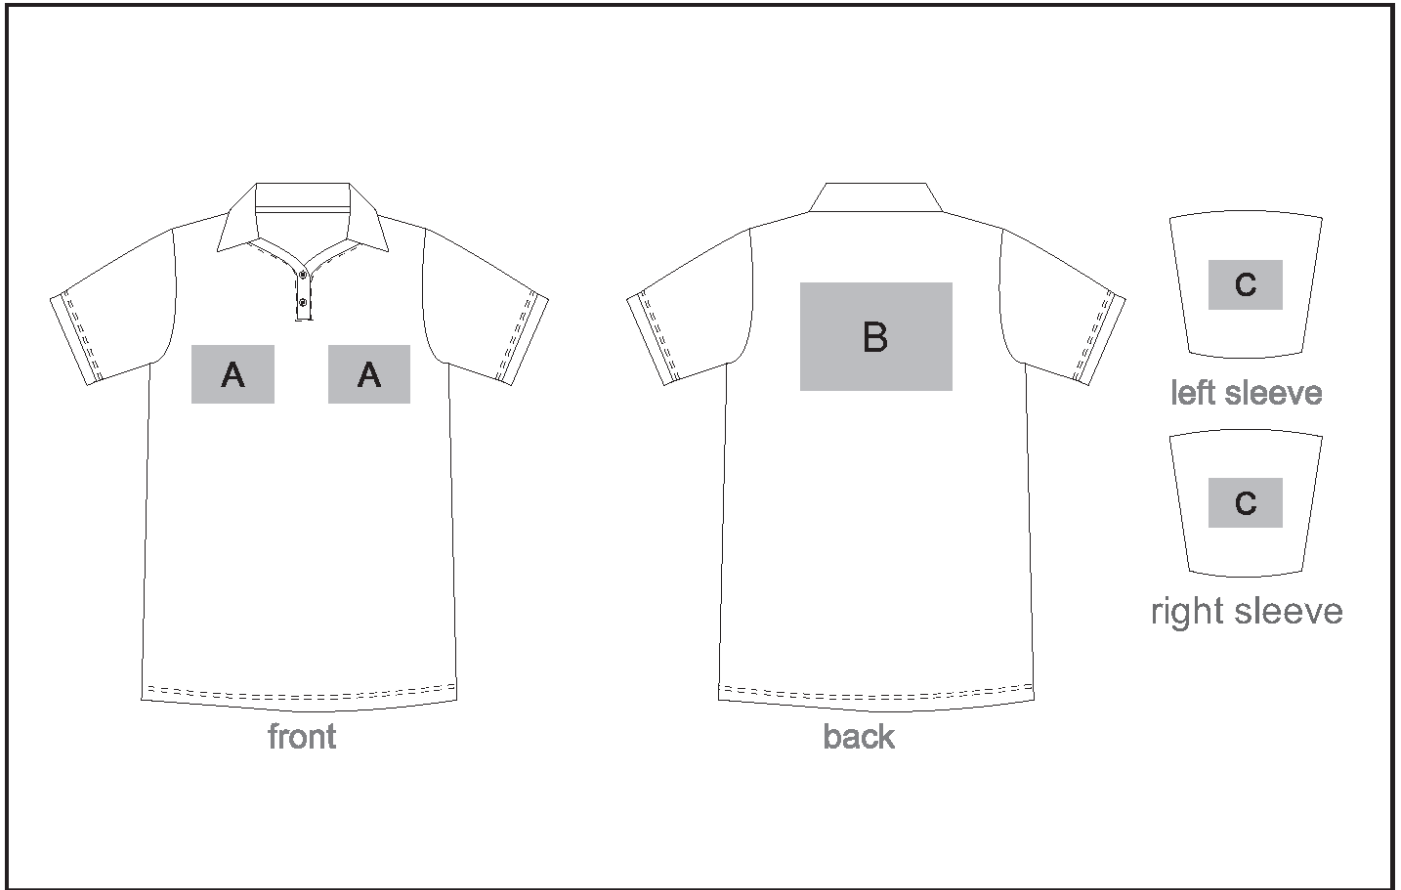

ALT-MLM

Mens Milan Golf Shirt

Need to know:

- Includes 1-Position Digital Transfer (setup fee applies)

DTC Inclusive Parameters: Left/Right Chest or Back = 100mm x 100mm

Branding Options:

Position A

1. Embroidery (EMB-A)
N/A
Size: 100mm wide x 100mm high
2. Screen Print (SA)
1 Colour
Size: 100mm wide x 80mm high
3. Digital Transfer Clothing A6 (DTC-A6)
Full Colour
Size: 100mm wide x 100mm high
4. Silicone (STP-A)
N/A
Size: 30mm wide x 30mm high
5. Silicone (STP-B)
N/A
Size: 50mm wide x 50mm high
6. Silicone (STP-C)
N/A
Size: 80mm wide x 80mm high
7. Silicone (STP-D)
N/A
Size: 100mm wide x 40mm high

Position C

1. Embroidery (EMB-A)
N/A
Size: 80mm wide x 80mm high
2. Screen Print (SA)
1 Colour
Size: 60mm wide x 60mm high
3. Digital Transfer Clothing A6 (DTC-A6)
Full Colour
Size: 80mm wide x 80mm high
4. Silicone (STP-A)
N/A
Size: 30mm wide x 30mm high
5. Silicone (STP-B)
N/A
Size: 50mm wide x 50mm high
6. Silicone (STP-C)
N/A
Size: 80mm wide x 80mm high

Position B

1. Embroidery (EMB-A)
N/A
Size: 100mm wide x 100mm high
2. Screen Print (SA)
1 Colour
Size: 260mm wide x 200mm high
3. Digital Transfer Clothing A6 (DTC-A6)
Full Colour
Size: 148mm wide x 105mm high
4. Digital Transfer Clothing A5 (DTC-A5)
Full Colour
Size: 210mm wide x 148mm high
5. Silicone (STP-A)
N/A
Size: 30mm wide x 30mm high
6. Silicone (STP-B)
N/A
Size: 50mm wide x 50mm high
7. Silicone (STP-C)
N/A
Size: 80mm wide x 80mm high