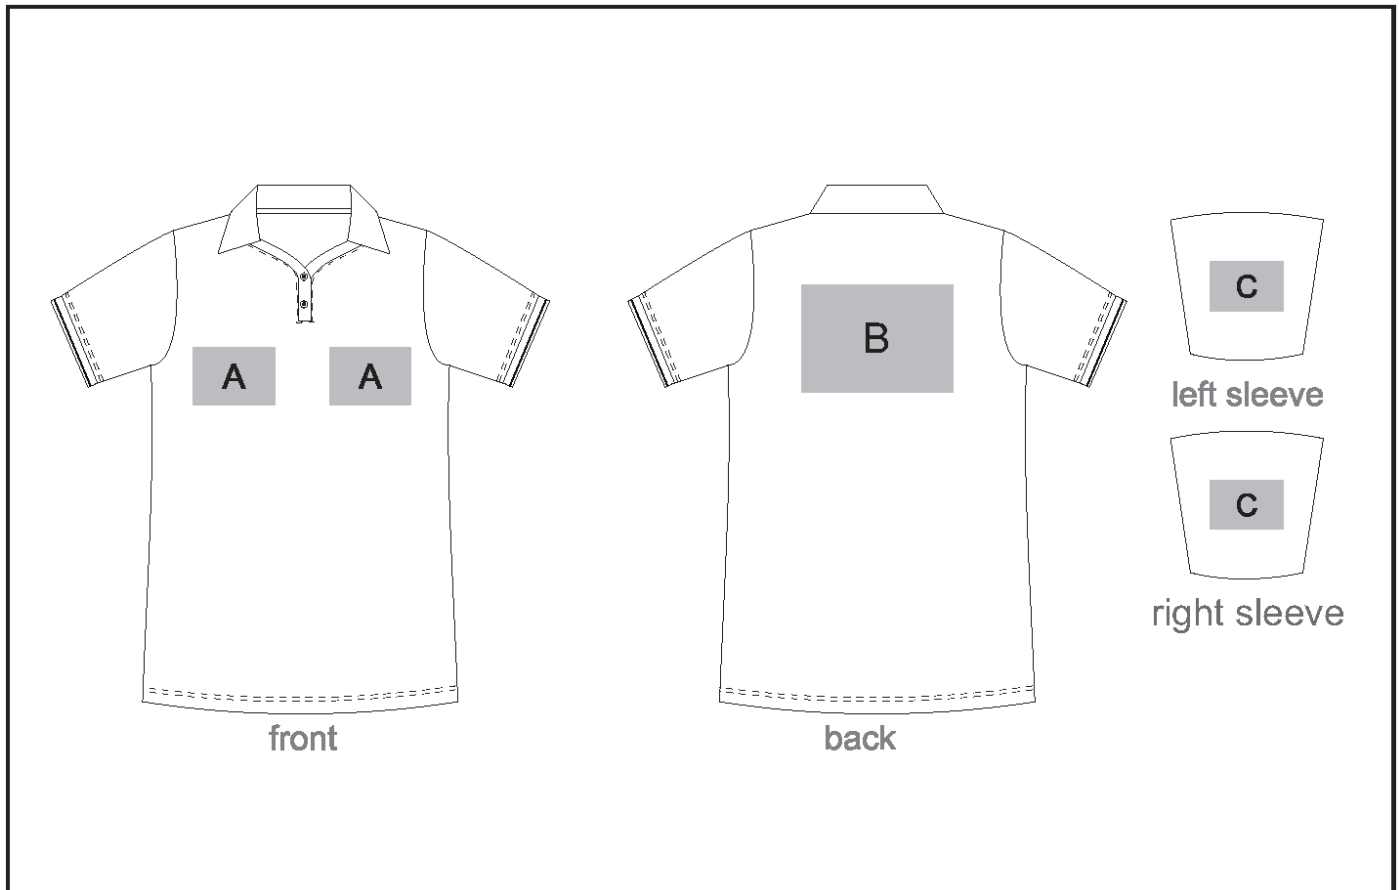

### Need to know:

- Includes 1-Position Digital Transfer (setup fee applies)
- DTC/EMB inclusive Parameters: Left/Right Chest or Back = 100mm x 100mm

## **Position A**

1. Screen Print (SA)  
1 Colour  
Size: 100mm wide x 80mm high
2. Embroidery (EMB-A)  
N/A  
Size: 100mm wide x 100mm high
3. Digital Transfer Clothing A6 (DTC-A6)  
Full Colour  
Size: 100mm wide x 100mm high
4. Silicone (STP-A)  
N/A  
Size: 30mm wide x 30mm high
5. Silicone (STP-B)  
N/A  
Size: 50mm wide x 50mm high
6. Silicone (STP-C)  
N/A  
Size: 80mm wide x 80mm high
7. Silicone (STP-D)  
N/A  
Size: 100mm wide x 40mm high

## **Position C**

1. Screen Print (SA)  
1 Colour  
Size: 60mm wide x 60mm high
2. Embroidery (EMB-A)  
N/A  
Size: 80mm wide x 80mm high
3. Digital Transfer Clothing A6 (DTC-A6)  
Full Colour  
Size: 80mm wide x 80mm high
4. Silicone (STP-A)  
N/A  
Size: 30mm wide x 30mm high
5. Silicone (STP-B)  
N/A  
Size: 50mm wide x 50mm high
6. Silicone (STP-C)  
N/A  
Size: 80mm wide x 80mm high

## **Position B**

1. Screen Print (SA)  
1 Colour  
Size: 260mm wide x 200mm high
2. Embroidery (EMB-A)  
N/A  
Size: 200mm wide x 200mm high
3. Digital Transfer Clothing A6 (DTC-A6)  
Full Colour  
Size: 148mm wide x 105mm high
4. Digital Transfer Clothing A5 (DTC-A5)  
Full Colour  
Size: 210mm wide x 148mm high
5. Silicone (STP-A)  
N/A  
Size: 30mm wide x 30mm high
6. Silicone (STP-B)  
N/A  
Size: 50mm wide x 50mm high
7. Silicone (STP-C)  
N/A  
Size: 80mm wide x 80mm high
8. Silicone (STP-D)  
N/A  
Size: 120mm wide x 40mm high