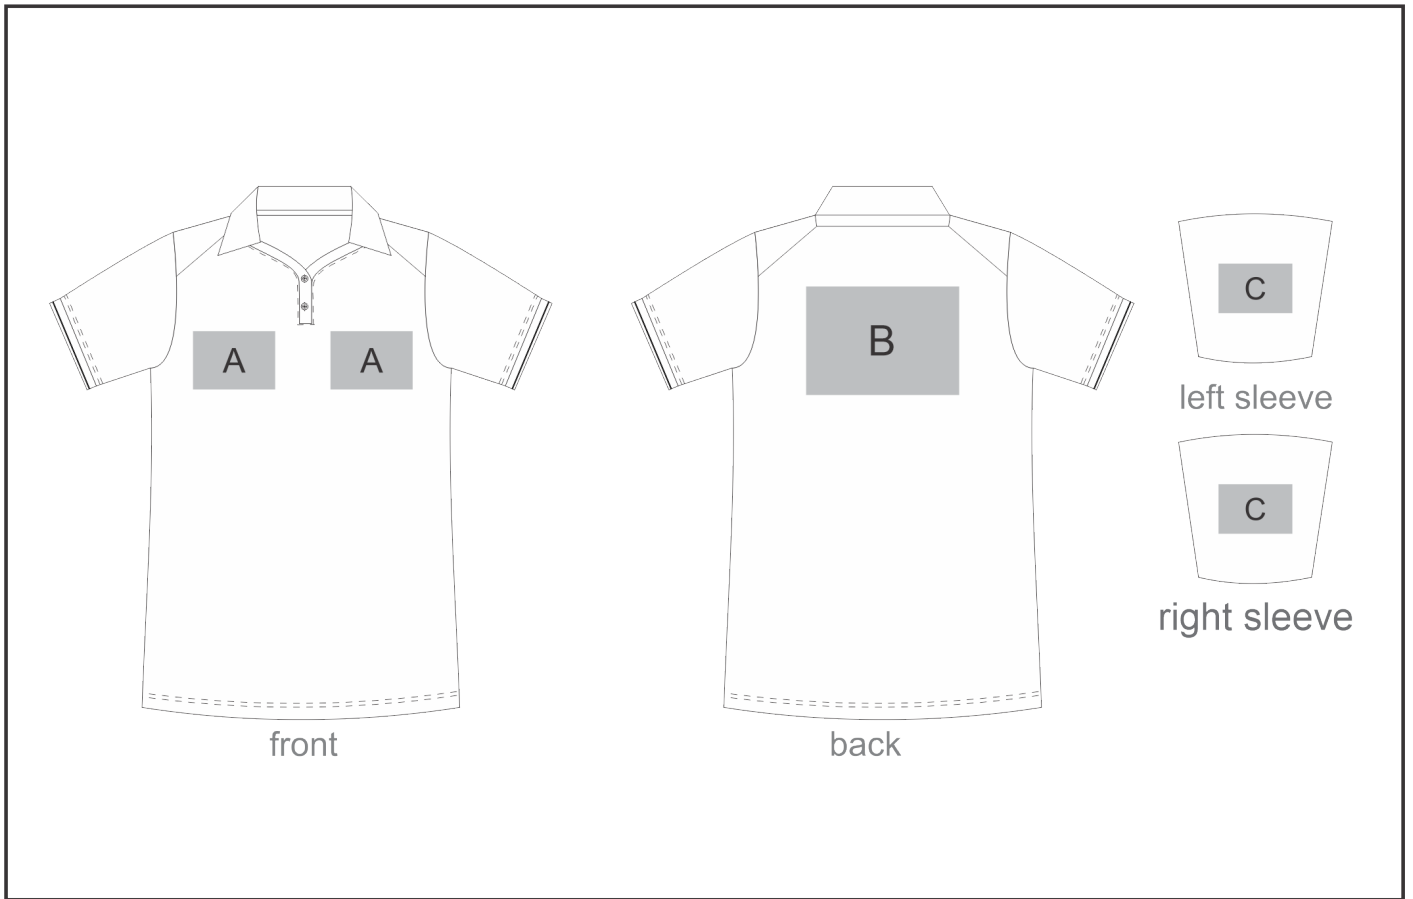

ALT-BBL

Ladies Basic Pique Golf Shirt

Need to know:

- N/A

Branding Options:

Position A

1. Embroidery (EMB-A)
N/A
Size: 100mm wide x 100mm high
2. Screen Print (SA)
1 Colour
Size: 100mm wide x 80mm high
3. Digital Transfer Clothing A6 (DTC-A6)
Full Colour
Size: 100mm wide x 100mm high
4. Silicone - Coming soon (STP-A)
N/A
Size: 30mm wide x 30mm high
5. Silicone - Coming soon (STP-B)
N/A
Size: 50mm wide x 50mm high
6. Silicone - Coming soon (STP-C)
N/A
Size: 80mm wide x 80mm high
7. Silicone - Coming soon (STP-D)
N/A
Size: 100mm wide x 40mm high

Position C

1. Embroidery (EMB-A)
N/A
Size: 80mm wide x 80mm high
2. Screen Print (SA)
1 Colour
Size: 60mm wide x 60mm high
3. Digital Transfer Clothing A6 (DTC-A6)
Full Colour
Size: 80mm wide x 80mm high
4. Silicone - Coming soon (STP-A)
N/A
Size: 30mm wide x 30mm high
5. Silicone - Coming soon (STP-B)
N/A
Size: 50mm wide x 50mm high
6. Silicone - Coming soon (STP-C)
N/A
Size: 80mm wide x 80mm high

Position B

1. Embroidery (EMB-A)
N/A
Size: 200mm wide x 200mm high
2. Screen Print (SA)
1 Colour
Size: 260mm wide x 200mm high
3. Digital Transfer Clothing A6 (DTC-A6)
Full Colour
Size: 148mm wide x 105mm high
4. Digital Transfer Clothing A5 (DTC-A5)
Full Colour
Size: 210mm wide x 148mm high
5. Silicone - Coming soon (STP-A)
N/A
Size: 30mm wide x 30mm high
6. Silicone - Coming soon (STP-B)
N/A
Size: 50mm wide x 50mm high
7. Silicone - Coming soon (STP-C)
N/A
Size: 80mm wide x 80mm high
8. Silicone - Coming soon (STP-D)
N/A
Size: 120mm wide x 40mm high