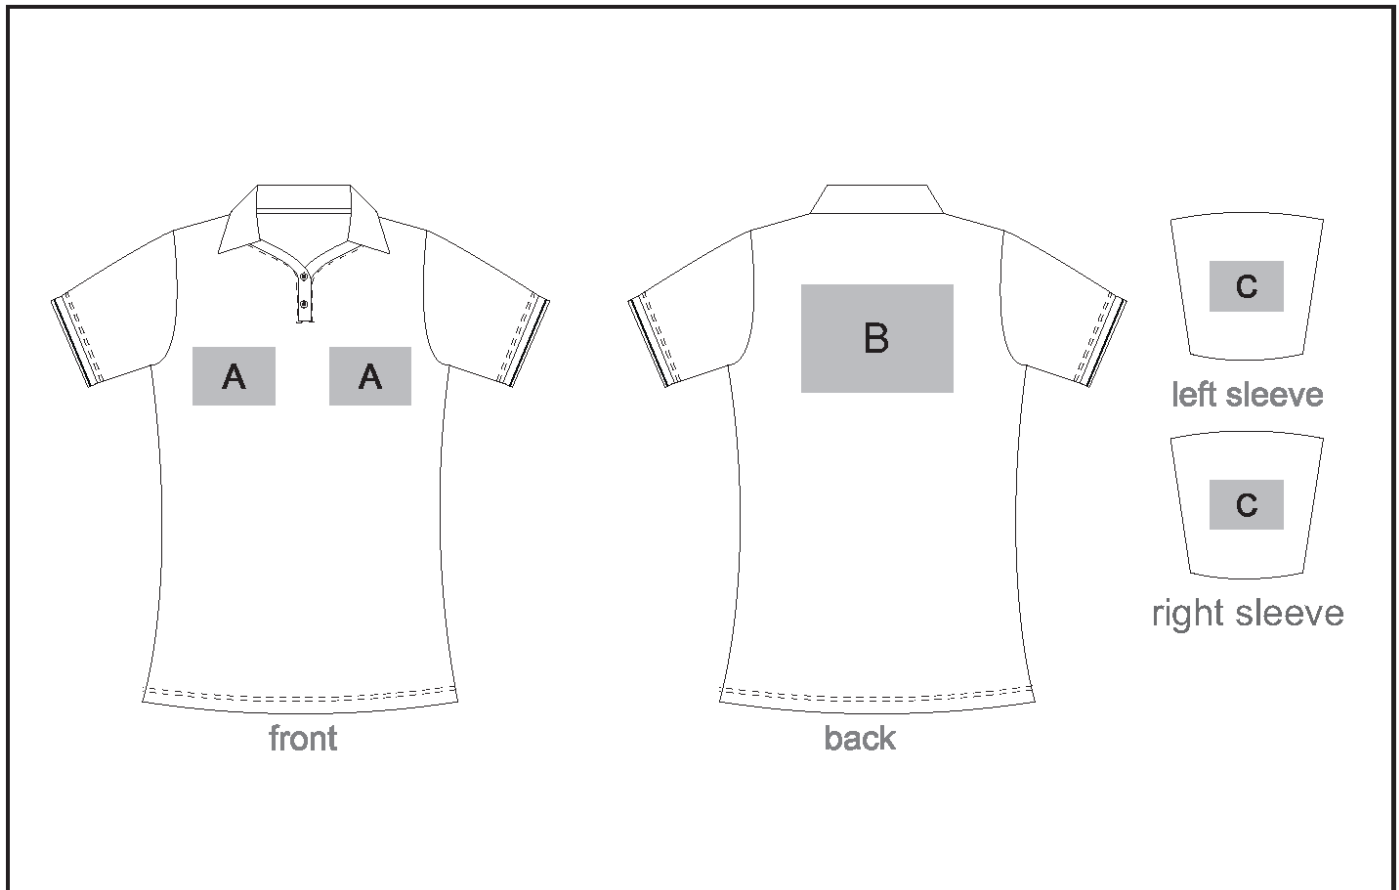

ALT-VRL

Ladies Verge Golf Shirt

Need to know:

- Includes 1-Position Digital Transfer (setup fee applies)
- DTC/EMB inclusive Parameters: Left/Right Chest or Back = 100mm x 100mm

Branding Options:

Position A

1. Embroidery (EMB-A)
N/A
Size: 100mm wide x 100mm high
2. Screen Print (SA)
1 Colour
Size: 100mm wide x 80mm high
3. Digital Transfer Clothing A6 (DTC-A6)
Full Colour
Size: 100mm wide x 100mm high
4. Silicone (STP-A)
N/A
Size: 30mm wide x 30mm high
5. Silicone (STP-B)
N/A
Size: 50mm wide x 50mm high
6. Silicone (STP-C)
N/A
Size: 80mm wide x 80mm high
7. Silicone (STP-D)
N/A
Size: 100mm wide x 40mm high

Position C

1. Embroidery (EMB-A)
N/A
Size: 80mm wide x 80mm high
2. Screen Print (SA)
1 Colour
Size: 60mm wide x 60mm high
3. Digital Transfer Clothing A6 (DTC-A6)
Full Colour
Size: 80mm wide x 80mm high
4. Silicone (STP-A)
N/A
Size: 30mm wide x 30mm high
5. Silicone (STP-B)
N/A
Size: 50mm wide x 50mm high
6. Silicone (STP-C)
N/A
Size: 80mm wide x 80mm high

Position B

1. Embroidery (EMB-A)
N/A
Size: 200mm wide x 200mm high
2. Screen Print (SA)
1 Colour
Size: 260mm wide x 200mm high
3. Digital Transfer Clothing A6 (DTC-A6)
Full Colour
Size: 105mm wide x 148mm high
4. Digital Transfer Clothing A5 (DTC-A5)
Full Colour
Size: 210mm wide x 148mm high
5. Silicone (STP-A)
N/A
Size: 30mm wide x 30mm high
6. Silicone (STP-B)
N/A
Size: 50mm wide x 50mm high
7. Silicone (STP-C)
N/A
Size: 80mm wide x 80mm high
8. Silicone (STP-D)
N/A
Size: 120mm wide x 40mm high