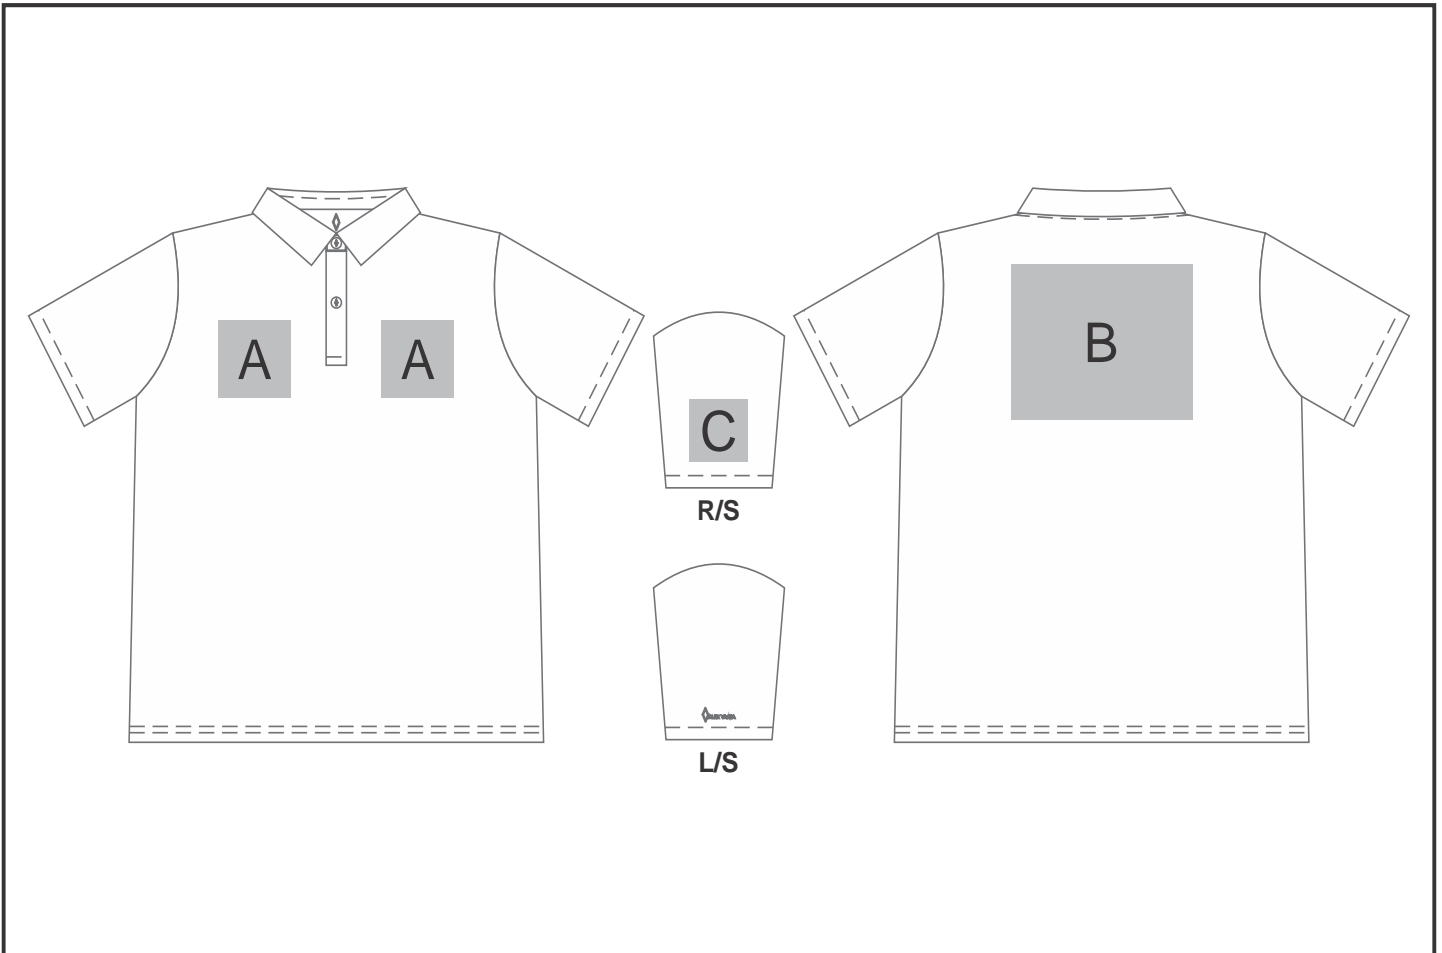

GS-AV-263-A

Mens Alex Varga Skylla Golf Shirt

Need to know:

Includes 1-Position Digital Transfer OR Includes 1-Position Embroidery (setup fees apply)

- EMB/DTC Inclusive Parameters: Left/Right Chest or Back = 100mm x 100mm.
- EMB: Small Text May Not be Legible.
- No Screen Print Due to Texture of Item.

Branding Options:

| Position | Branding Method (Branding Code) | No. of Colours | Dimension |
|----------|---------------------------------------|----------------|-------------------------|
| A | Embroidery (EM-CLOTHING) | N/A | 100mm wide x 100mm high |
| A | Digital Transfer Clothing A6 (DTC-A6) | Full Colour | 100mm wide x 80mm high |

| | | | |
|---|---------------------------------------|-------------|-------------------------|
| B | Embroidery (EM-CLOTHING) | N/A | 200mm wide x 200mm high |
| B | Digital Transfer Clothing A6 (DTC-A6) | Full Colour | 148mm wide x 105mm high |
| B | Digital Transfer Clothing A5 (DTC-A5) | Full Colour | 210mm wide x 148mm high |
| B | Digital Transfer Clothing A4 (DTC-A4) | Full Colour | 290mm wide x 200mm high |

| | | | |
|---|---------------------------------------|-------------|-----------------------|
| C | Embroidery (EM-CLOTHING) | N/A | 80mm wide x 60mm high |
| C | Digital Transfer Clothing A6 (DTC-A6) | Full Colour | 80mm wide x 80mm high |