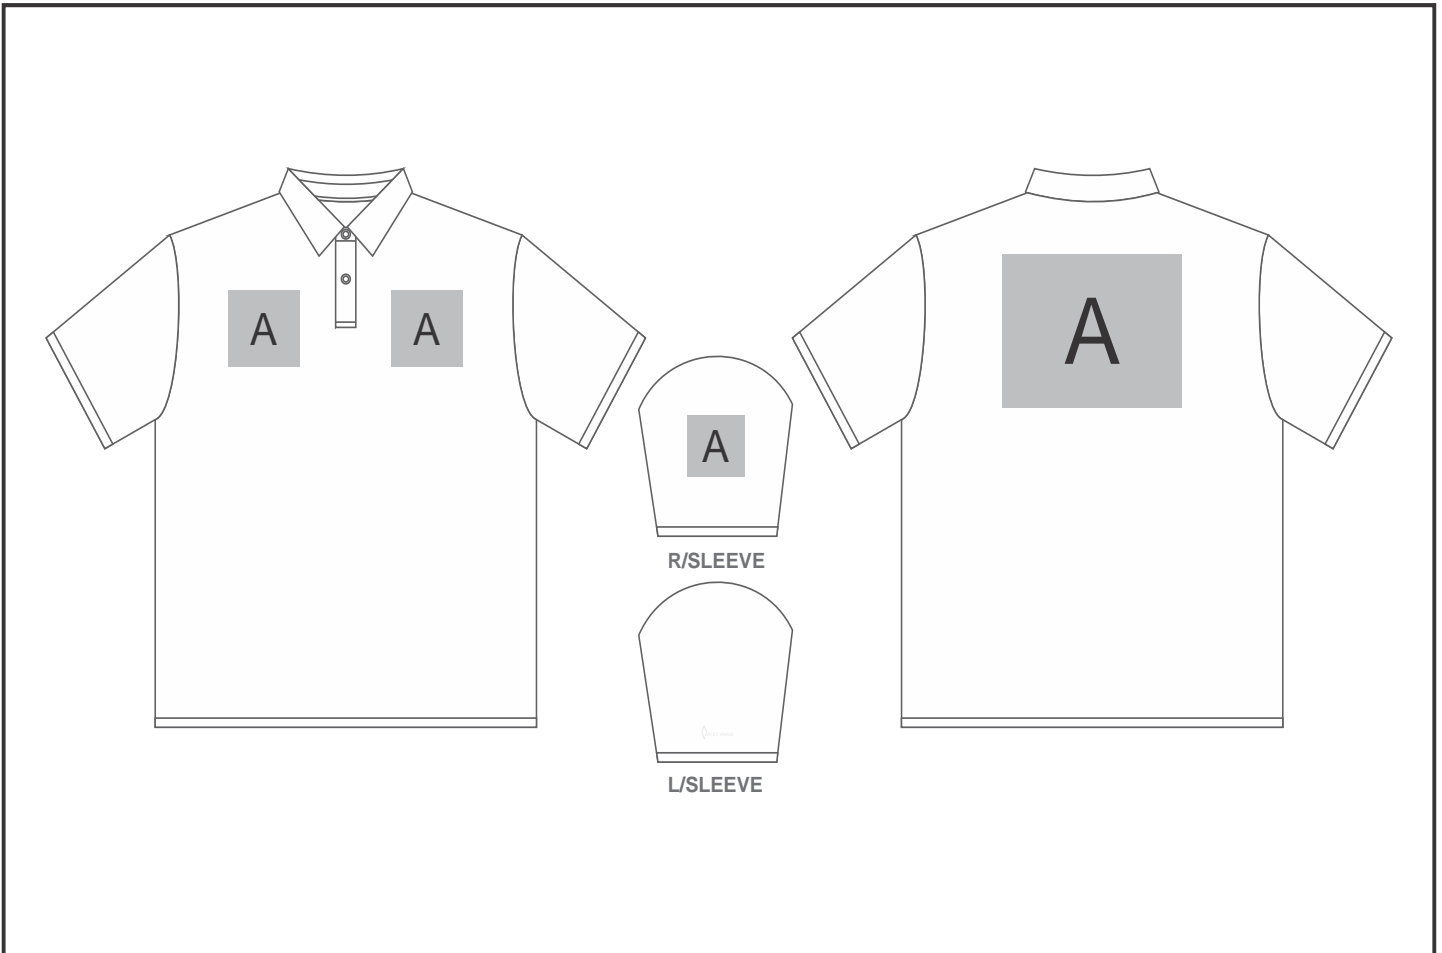

GS-AV-265-A

Mens Alex Varga Constantine Golf Shirt

Need to know:

Includes 1-Position Digital Transfer OR Includes 1-Position Embroidery (setup fees apply).

- EMB/DTC Inclusive Parameters: Left/Right Chest or Back = 100mm x 100mm.
- EMB Prone to Puckering Due to Stretch Fabric of Item.

Branding Options:

Position	Branding Method (Branding Code)	No. of Colours	Dimension
A	Embroidery (EM-CLOTHING)	N/A	80mm wide x 80mm high
A	Screen Print (SP)	1 Colour	80mm wide x 80mm high
A	Digital Transfer Clothing A6 (DTC-A6)	Full Colour	80mm wide x 80mm high

B	Embroidery (EM-CLOTHING)	N/A	120mm wide x 100mm high
B	Screen Print (SP)	1 Colour	200mm wide x 200mm high
B	Digital Transfer Clothing A6 (DTC-A6)	Full Colour	148mm wide x 105mm high
B	Digital Transfer Clothing A5 (DTC-A5)	Full Colour	210mm wide x 148mm high

B	Digital Transfer Clothing A4 (DTC-A4)	Full Colour	250mm wide x 200mm high
C	Embroidery (EM-CLOTHING)	N/A	80mm wide x 60mm high
C	Screen Print (SP)	1 Colour	80mm wide x 80mm high
C	Digital Transfer Clothing A6 (DTC-A6)	Full Colour	80mm wide x 80mm high