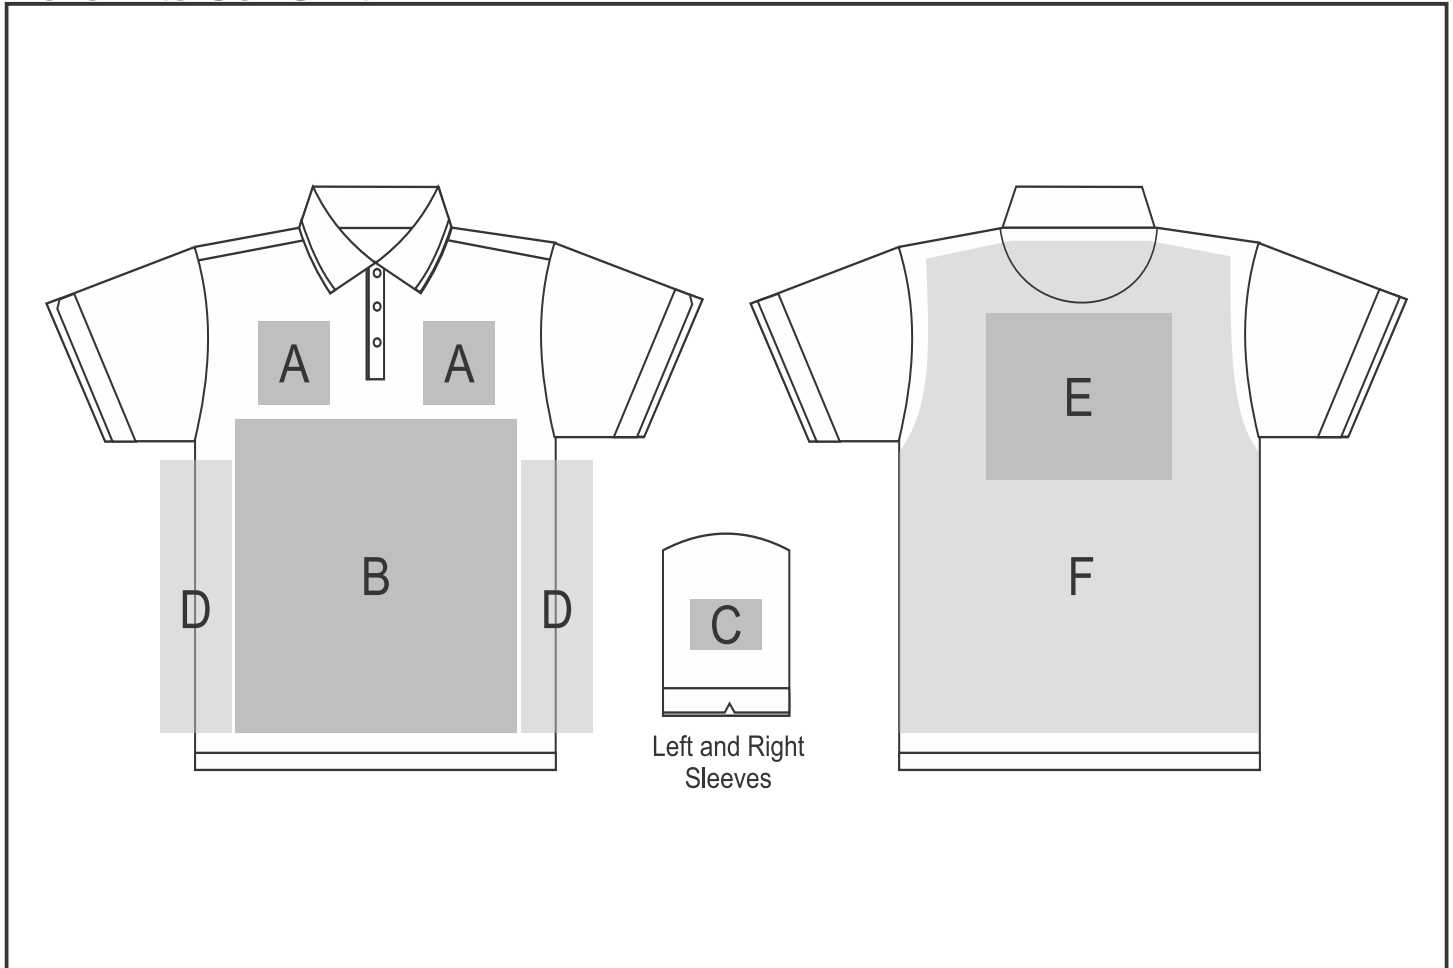

### Need to know:

Includes 1-Position Embroidery OR 1-Position Engraving OR 1-Position Deboss OR 1-Position Digital Transfer (setup fee applies)

- EMB/DTC inclusive parameters: Left/Right Chest = 100mm x 100mm OR Back = 8000mm<sup>2</sup>
- Cannot guarantee a 100% straight branding on any clothing item with check or stripe detail
- NO Laser on BL; N; W garments and piping | -Laser can be branded over zips and seams
- NO screen printing on this item
- Sublimation on white ONLY
- Laser colour: Tone to tone | Deboss colour: Tonal

### Branding Options:

Position	Branding Method (Branding Code)	No. of Colours	Dimension
A	Embroidery (EM-CLOTHING)	N/A	100mm wide x 100mm high
A	Digital Transfer Clothing A6 (DTC-A6)	Full Colour	100mm wide x 100mm high
A	Debossing Clothing (BOS-C)	N/A	100mm wide x 60mm high
A	Laser Engraving (LG)	N/A	100mm wide x 80mm high
A	Sublimation (SUB-A)	Full Colour	100mm wide x 80mm high

A	Silicone (STP-A)	N/A	30mm wide x 30mm high
A	Silicone (STP-B)	N/A	50mm wide x 50mm high
A	Silicone (STP-C)	N/A	80mm wide x 80mm high
A	Silicone (STP-D)	N/A	100mm wide x 40mm high

B	Laser Engraving (LG)	N/A	297mm wide x 210mm high
---	----------------------	-----	-------------------------