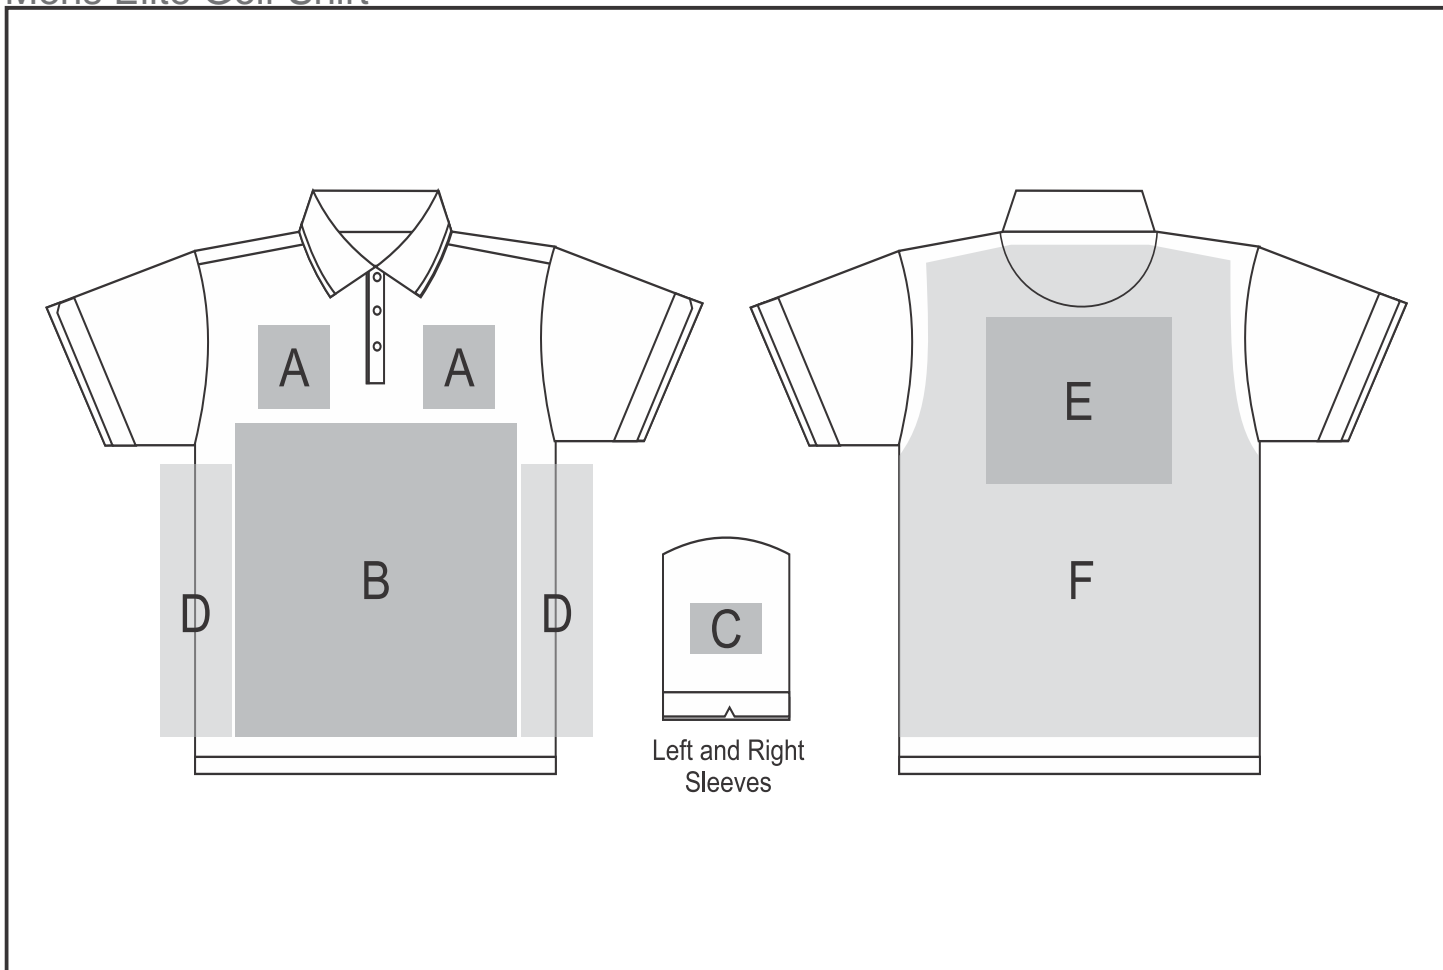

## Need to know:

Includes 1-Position Embroidery OR 1-Position Engraving OR 1-Position Deboss OR 1-Position Digital Transfer (setup fee applies)

- **EMB/DTC inclusive parameters:** Left/Right Chest = 100mm x 100mm OR Back = 8000mm<sup>2</sup>
- Cannot guarantee a 100% straight branding on any clothing item with check or stripe detail
- NO Laser on BL; N; W garments and piping | -Laser can be branded over zips and seams
- NO screen printing on this item
- Sublimation on white ONLY
- Laser colour: Tone to tone | Deboss colour: Tonal

## Branding Options:

Position	Branding Method (Branding Code)	No. of Colours	Dimension
A	Embroidery (EM-CLOTHING)	N/A	100mm wide x 100mm high
A	Digital Transfer Clothing A6 (DTC-A6)	Full Colour	100mm wide x 100mm high
A	Debossing Clothing (BOS-C)	N/A	100mm wide x 60mm high
A	Laser Engraving (LG)	N/A	100mm wide x 80mm high
A	Sublimation (SUB-A)	Full Colour	100mm wide x 80mm high

A	Silicone (STP-A)	N/A	30mm wide x 30mm high
A	Silicone (STP-B)	N/A	50mm wide x 50mm high
A	Silicone (STP-C)	N/A	80mm wide x 80mm high
A	Silicone (STP-D)	N/A	100mm wide x 40mm high

B	Laser Engraving (LG)	N/A	297mm wide x 210mm high
---	----------------------	-----	-------------------------

C	Embroidery (EM-CLOTHING)	N/A	80mm wide x 80mm high
C	Digital Transfer Clothing A6 (DTC-A6)	Full Colour	80mm wide x 80mm high
C	Debossing Clothing (BOS-C)	N/A	90mm wide x 60mm high
C	Laser Engraving (LG)	N/A	100mm wide x 60mm high
C	Sublimation (SUB-A)	Full Colour	60mm wide x 60mm high
C	Silicone (STP-A)	N/A	30mm wide x 30mm high
C	Silicone (STP-B)	N/A	50mm wide x 50mm high
C	Silicone (STP-C)	N/A	80mm wide x 80mm high
C	Silicone (STP-D)	N/A	100mm wide x 40mm high