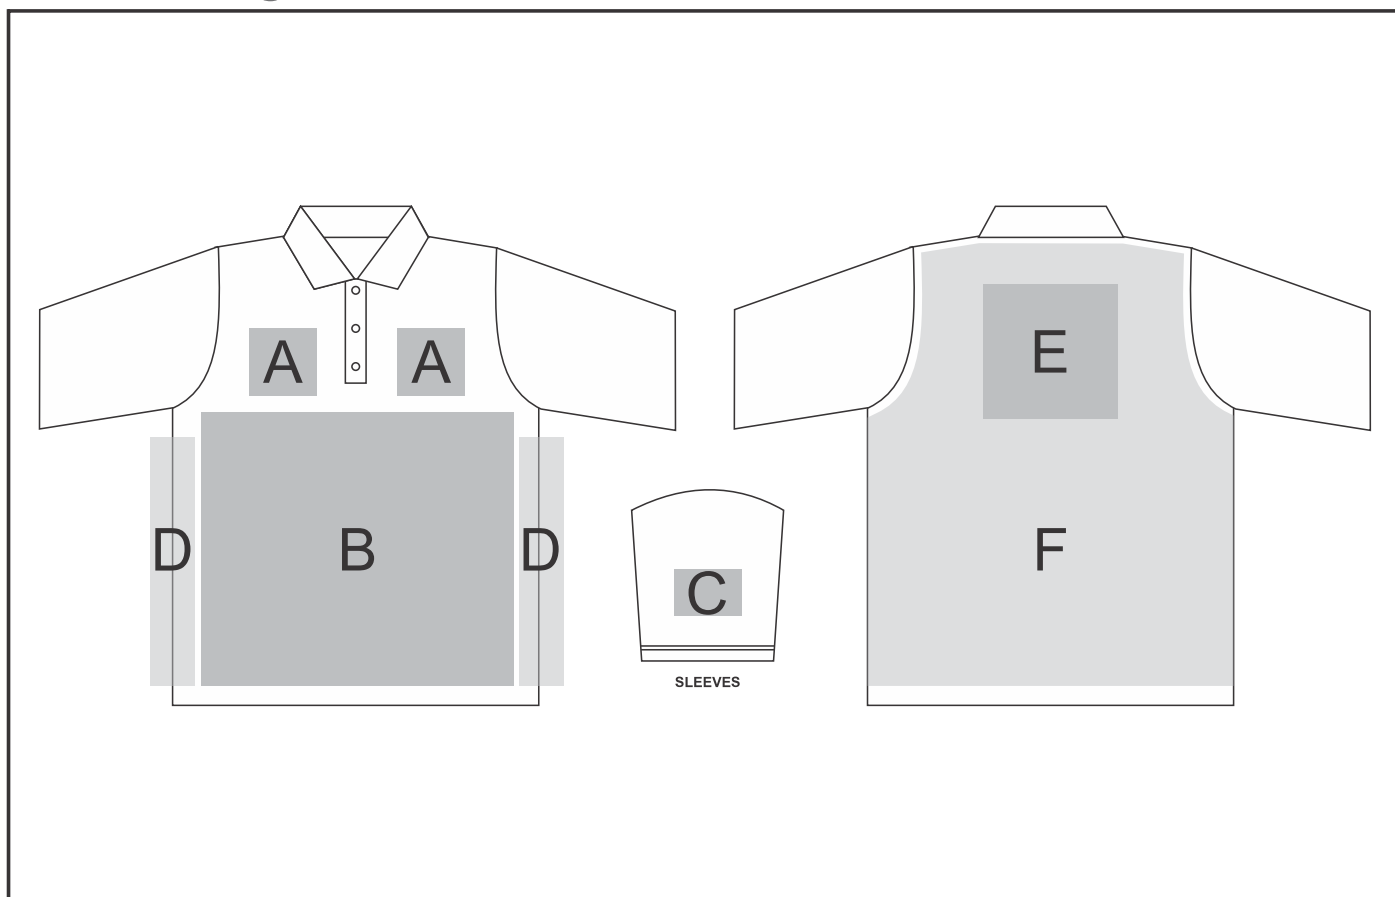

ELE-7302

Mens Edge Golf Shirt

Need to know:

- Includes 1-Position Embroidery OR 1-Position Engraving OR 1-Position Digital Transfer (setup fee applies)
- EMB/DTC inclusive parameters: Left/Right Chest = 100mm x 100mm OR Back = 8000mm²
- No Laser on BL; N; W garments and piping
- Laser can be branded over zips and seams
- Cannot guarantee a 100% straight branding on any clothing item with check or stripe detail

Branding Options:

Position A

1. Embroidery (EM-CLOTHING)
N/A
Size: 100mm wide x 100mm high
2. Laser Engraving (LG)
N/A
Size: 100mm wide x 80mm high
3. Digital Transfer Clothing A6 (DTC-A6)
Full Colour
Size: 100mm wide x 100mm high
4. Silicone (STP-A)
N/A
Size: 30mm wide x 30mm high
5. Silicone (STP-B)
N/A
Size: 50mm wide x 50mm high
6. Silicone (STP-C)
N/A
Size: 80mm wide x 80mm high
7. Silicone (STP-D)
N/A
Size: 100mm wide x 40mm high

Position E

1. Embroidery (EM-CLOTHING)
N/A
Size: 200mm wide x 150mm high
2. Digital Transfer Clothing A6 (DTC-A6)
Full Colour
Size: 105mm wide x 148mm high
3. Digital Transfer Clothing A5 (DTC-A5)
Full Colour
Size: 210mm wide x 148mm high
4. Silicone (STP-A)
N/A
Size: 30mm wide x 30mm high
5. Silicone (STP-B)
N/A
Size: 50mm wide x 50mm high
6. Silicone (STP-C)
N/A
Size: 80mm wide x 80mm high
7. Silicone (STP-D)

Position C

1. Embroidery (EM-CLOTHING)
N/A
Size: 80mm wide x 80mm high
2. Laser Engraving (LG)
N/A
Size: 100mm wide x 60mm high
3. Digital Transfer Clothing A6 (DTC-A6)
Full Colour
Size: 80mm wide x 80mm high
4. Silicone (STP-A)
N/A
Size: 30mm wide x 30mm high
5. Silicone (STP-B)
N/A
Size: 50mm wide x 50mm high
6. Silicone (STP-C)
N/A
Size: 80mm wide x 80mm high