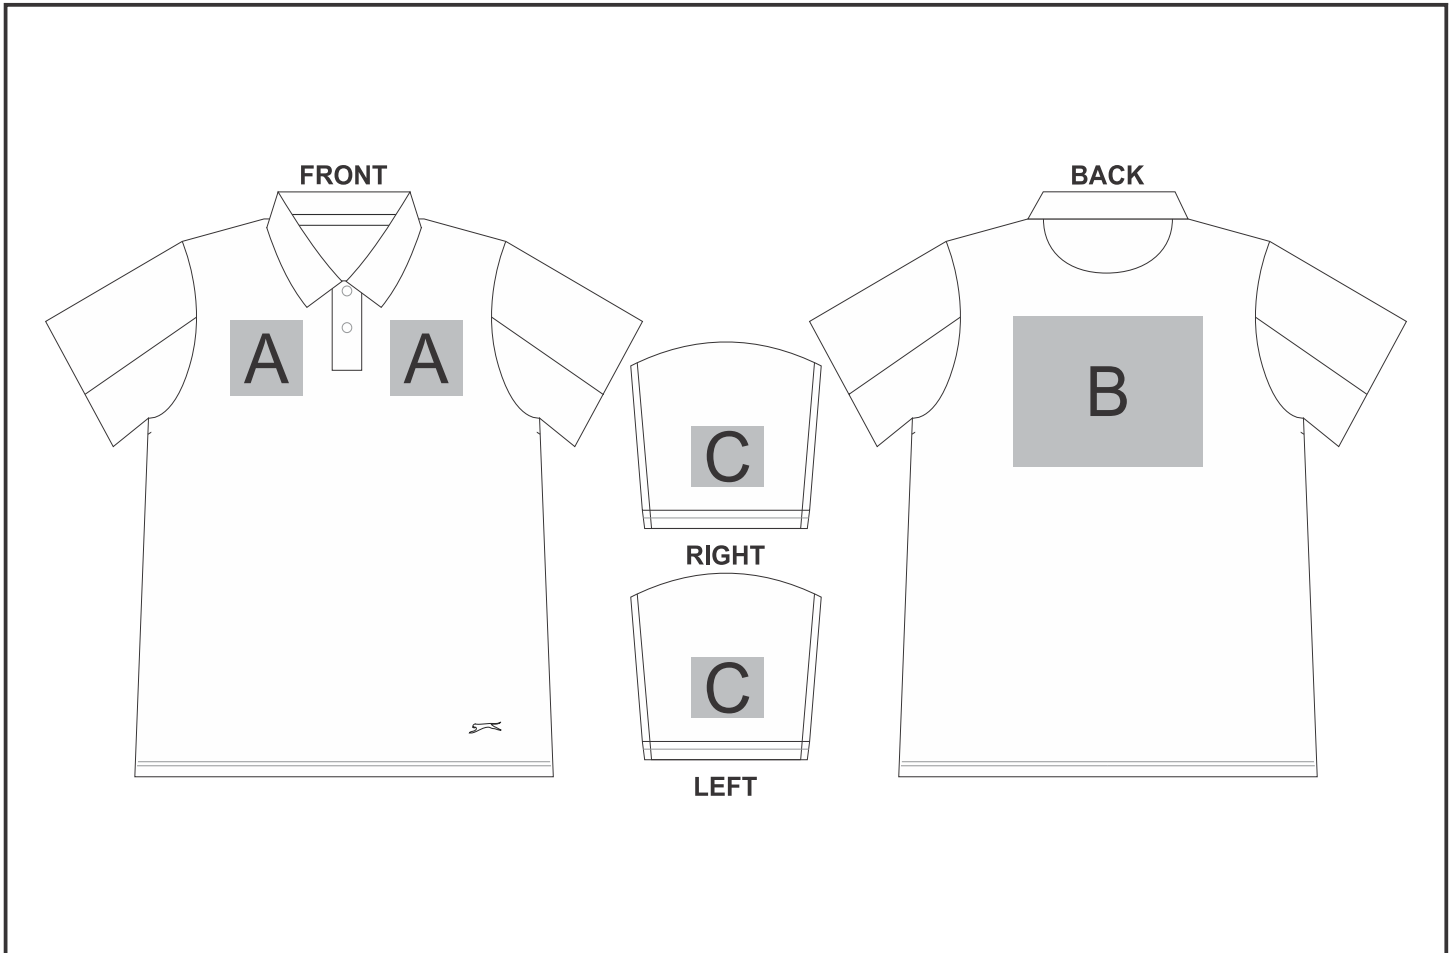

SLAZ-11410

Mens Dorado Golf Shirt

Also available in
**LOGO
24**
Check Logo24
guide and t's & c's

Need to know:

- Includes 1-Position Embroidery OR 1-Position Digital Transfer (setup fees apply)
- DTC/EMB inclusive Parameters: Left/Right Chest or Back = 100mm x 100mm
- Laser colour: Tonal

Branding Options:

Position	Branding Method (Branding Code)	No. of Colours	Dimension
A	Embroidery (EM-CLOTHING)	N/A	100mm wide x 100mm high
A	Digital Transfer Clothing A6 (DTC-A6)	Full Colour	100mm wide x 100mm high
A	Screen Print (SA)	6 Colours	100mm wide x 80mm high
A	Laser Engraving (LG)	N/A	100mm wide x 80mm high
A	Silicone (STP-A)	N/A	30mm wide x 30mm high
A	Silicone (STP-B)	N/A	50mm wide x 50mm high
A	Silicone (STP-C)	N/A	80mm wide x 80mm high
A	Silicone (STP-D)	N/A	100mm wide x 40mm high

B	Embroidery (EM-CLOTHING)	N/A	200mm wide x 200mm high
B	Digital Transfer Clothing A6 (DTC-A6)	Full Colour	105mm wide x 148mm high
B	Digital Transfer Clothing A5 (DTC-A5)	Full Colour	210mm wide x 148mm high
B	Screen Print (SA)	6 Colours	260mm wide x 200mm high
B	Silicone (STP-A)	N/A	30mm wide x 30mm high
B	Silicone (STP-B)	N/A	50mm wide x 50mm high
B	Silicone (STP-C)	N/A	80mm wide x 80mm high
B	Silicone (STP-D)	N/A	120mm wide x 40mm high

C	Embroidery (EM-CLOTHING)	N/A	80mm wide x 80mm high
C	Digital Transfer Clothing A6 (DTC-A6)	Full Colour	80mm wide x 80mm high
C	Screen Print (SA)	6 Colours	60mm wide x 60mm high
C	Laser Engraving (LG)	N/A	100mm wide x 60mm high
C	Silicone (STP-A)	N/A	30mm wide x 30mm high
C	Silicone (STP-B)	N/A	50mm wide x 50mm high
C	Silicone (STP-C)	N/A	80mm wide x 80mm high