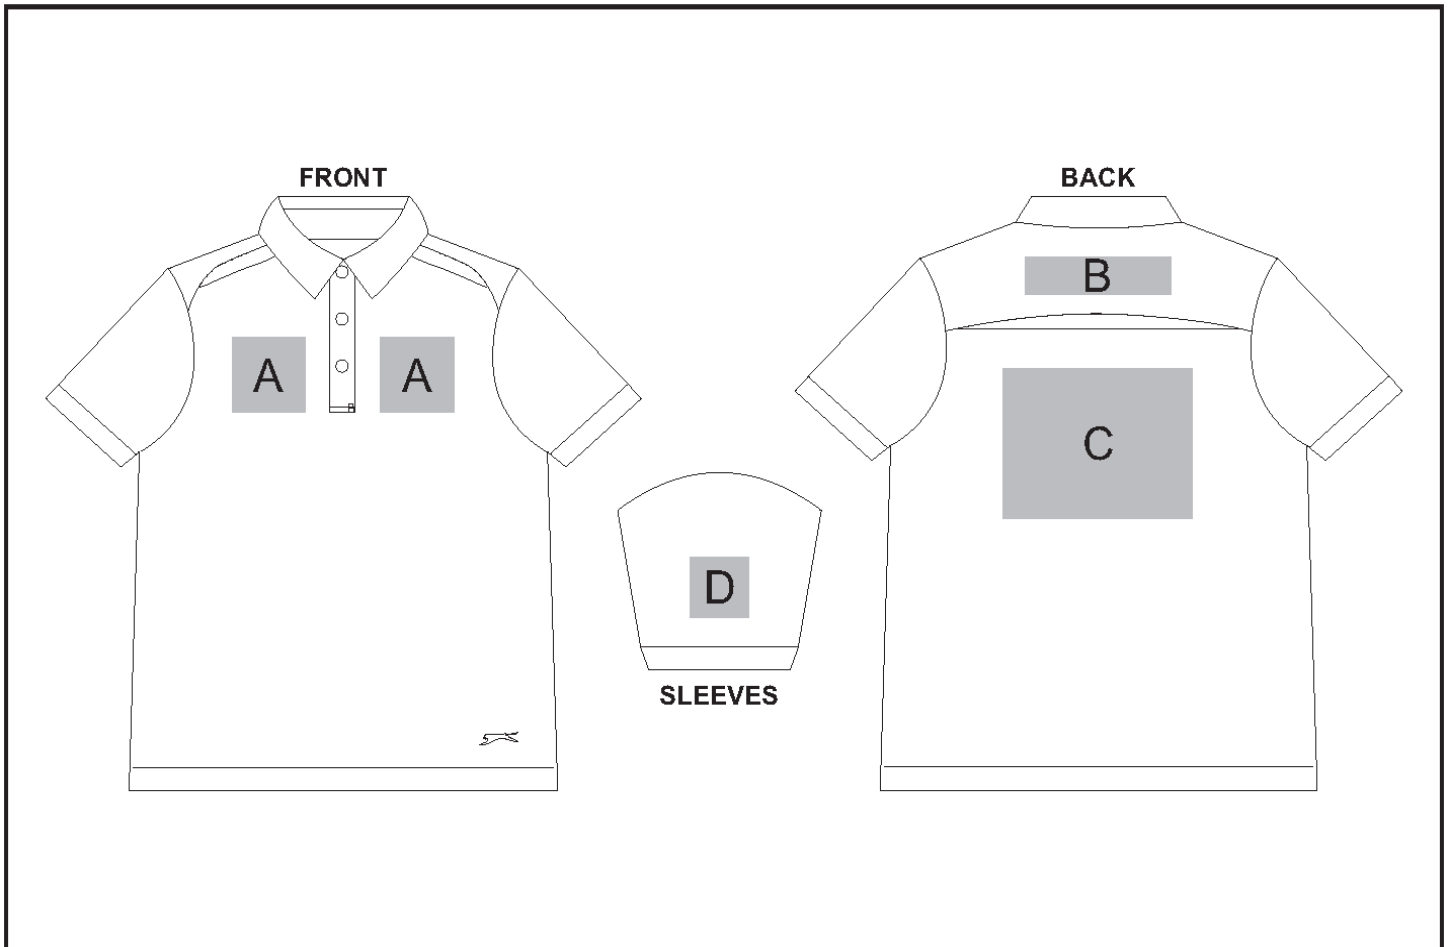

## Need to know:

- Includes 1-Position Embroidery OR 1-Position Digital Transfer (setup fees apply)

- Cannot guarantee a 100% straight branding on any clothing item with check or stripe detail.

- DTC/EMB inclusive Parameters: Left/Right Chest or Back = 100mm x 100mm

## Branding Options:

Position	Branding Method (Branding Code)	No. of Colours	Dimension
A	Embroidery (EM-CLOTHING)	N/A	100mm wide x 100mm high
A	Digital Transfer Clothing A6 (DTC-A6)	Full Colour	100mm wide x 100mm high
A	Screen Print (SA)	6 Colours	100mm wide x 80mm high
A	Silicone (STP-A)	N/A	30mm wide x 30mm high
A	Silicone (STP-A)	N/A	30mm wide x 30mm high
A	Silicone (STP-B)	N/A	50mm wide x 50mm high
A	Silicone (STP-C)	N/A	80mm wide x 80mm high
A	Silicone (STP-D)	N/A	100mm wide x 40mm high

B	Digital Transfer Clothing A6 (DTC-A6)	Full Colour	148mm wide x 50mm high
B	Digital Transfer Clothing A5 (DTC-A5)	Full Colour	200mm wide x 50mm high
B	Silicone (STP-A)	N/A	30mm wide x 30mm high
B	Silicone (STP-B)	N/A	50mm wide x 50mm high
B	Silicone (STP-C)	N/A	80mm wide x 50mm high
B	Silicone (STP-D)	N/A	120mm wide x 40mm high

C	Embroidery (EM-CLOTHING)	N/A	200mm wide x 200mm high
C	Digital Transfer Clothing A6 (DTC-A6)	Full Colour	148mm wide x 105mm high
C	Digital Transfer Clothing A5 (DTC-A5)	Full Colour	210mm wide x 148mm high
C	Screen Print (SA)	6 Colours	260mm wide x 200mm high
C	Silicone (STP-A)	N/A	30mm wide x 30mm high
C	Silicone (STP-B)	N/A	50mm wide x 50mm high
C	Silicone (STP-C)	N/A	80mm wide x 80mm high
C	Silicone (STP-D)	N/A	120mm wide x 40mm high