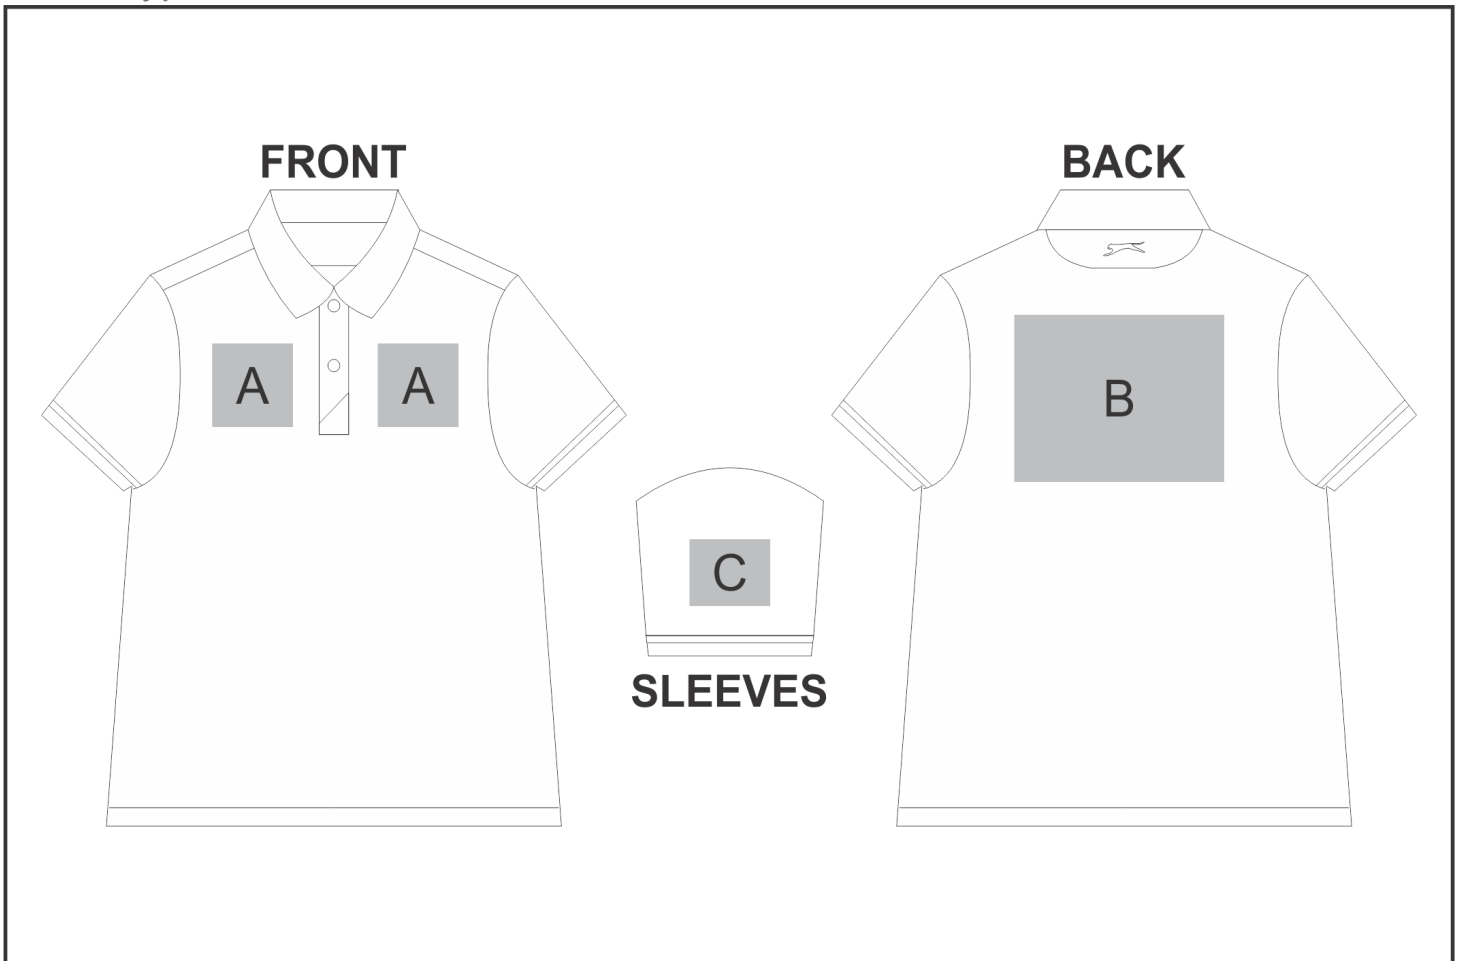

SLAZ-11416

Mens Cypress Golf Shirt

Also available in
**LOGO
24**
Check Logo24
guide and t's & c's

Need to know:

- Includes 1-Position Embroidery OR 1-Position Digital Transfer OR 1-Position Laser Engraving(setup fees apply)
- DTC/EMB inclusive Parameters: Left/Right Chest or Back = 100mm x 100mm
- Laser colour: tonal

Branding Options:

Position	Branding Method (Branding Code)	No. of Colours	Dimension
A	Embroidery (EM-CLOTHING)	N/A	100mm wide x 100mm high
A	Digital Transfer Clothing A6 (DTC-A6)	Full Colour	100mm wide x 100mm high
A	Screen Print (SA)	6 Colours	100mm wide x 80mm high
A	Laser Engraving (LG)	N/A	100mm wide x 80mm high
A	Silicone (STP-A)	N/A	30mm wide x 30mm high
A	Silicone (STP-B)	N/A	50mm wide x 50mm high
A	Silicone (STP-C)	N/A	80mm wide x 80mm high
A	Silicone (STP-D)	N/A	100mm wide x 40mm high

B	Embroidery (EM-CLOTHING)	N/A	200mm wide x 200mm high
B	Digital Transfer Clothing A6 (DTC-A6)	Full Colour	105mm wide x 148mm high
B	Digital Transfer Clothing A5 (DTC-A5)	Full Colour	210mm wide x 148mm high
B	Screen Print (SA)	6 Colours	260mm wide x 200mm high
B	Silicone (STP-A)	N/A	30mm wide x 30mm high
B	Silicone (STP-B)	N/A	50mm wide x 50mm high
B	Silicone (STP-C)	N/A	80mm wide x 80mm high
B	Silicone (STP-D)	N/A	120mm wide x 40mm high

C	Embroidery (EM-CLOTHING)	N/A	80mm wide x 80mm high
C	Digital Transfer Clothing A6 (DTC-A6)	Full Colour	80mm wide x 80mm high
C	Screen Print (SA)	6 Colours	60mm wide x 60mm high
C	Laser Engraving (LG)	N/A	100mm wide x 60mm high
C	Silicone (STP-A)	N/A	30mm wide x 30mm high
C	Silicone (STP-B)	N/A	50mm wide x 50mm high
C	Silicone (STP-C)	N/A	80mm wide x 80mm high