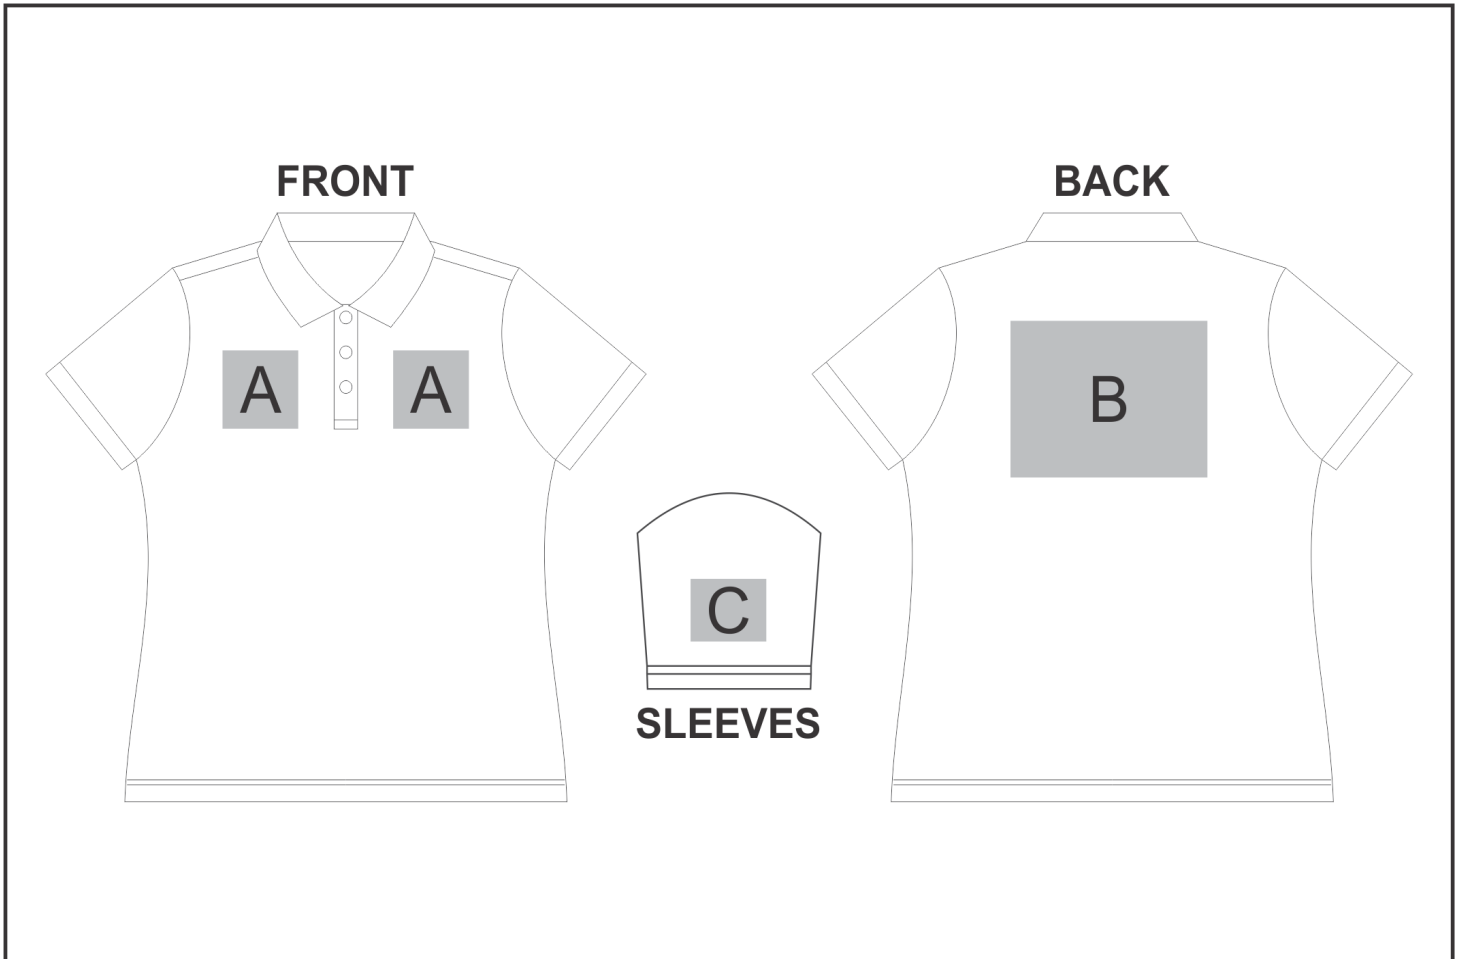

## Need to know:

- Includes 1-Position Embroidery OR 1-Position Digital Transfer OR 1-Position Deboss OR 1-Position Laser Engraving (setup fees apply)

- No Laser on Black garments.
- Sublimation only on white
- DTC/EMB inclusive Parameters: Left/Right Chest or Back = 100mm x 100mm
- Laser colour- tonal | Deboss colour: Tonal

## Branding Options:

Position	Branding Method (Branding Code)	No. of Colours	Dimension
A	Embroidery (EM-CLOTHING)	N/A	100mm wide x 100mm high
A	Digital Transfer Clothing A6 (DTC-A6)	Full Colour	100mm wide x 100mm high
A	Screen Print (SA)	6 Colours	100mm wide x 80mm high
A	Laser Engraving (LB)	N/A	100mm wide x 80mm high
A	Debossing Clothing (BOS-C)	N/A	100mm wide x 60mm high
A	Sublimation (SUB-A)	Full Colour	100mm wide x 80mm high

A	Silicone (STP-A)	N/A	30mm wide x 30mm high
A	Silicone (STP-B)	N/A	50mm wide x 50mm high
A	Silicone (STP-C)	N/A	80mm wide x 80mm high
A	Silicone (STP-D)	N/A	100mm wide x 40mm high

B	Embroidery (EM-CLOTHING)	N/A	200mm wide x 200mm high
B	Digital Transfer Clothing A6 (DTC-A6)	Full Colour	105mm wide x 148mm high
B	Digital Transfer Clothing A5 (DTC-A5)	Full Colour	210mm wide x 148mm high
B	Screen Print (SA)	6 Colours	260mm wide x 260mm high
B	Sublimation (SUB-A)	Full Colour	260mm wide x 200mm high
B	Silicone (STP-A)	N/A	30mm wide x 30mm high
B	Silicone (STP-B)	N/A	50mm wide x 50mm high
B	Silicone (STP-C)	N/A	80mm wide x 80mm high
B	Silicone (STP-D)	N/A	120mm wide x 40mm high

C	Embroidery (EM-CLOTHING)	N/A	50mm wide x 50mm high
C	Digital Transfer Clothing A6 (DTC-A6)	Full Colour	50mm wide x 50mm high
C	Screen Print (SA)	6 Colours	60mm wide x 60mm high
C	Laser Engraving (LB)	N/A	100mm wide x 60mm high
C	Debossing Clothing (BOS-C)	N/A	50mm wide x 30mm high
C	Sublimation (SUB-A)	Full Colour	60mm wide x 60mm high
C	Silicone (STP-A)	N/A	30mm wide x 30mm high
C	Silicone (STP-B)	N/A	50mm wide x 50mm high
C	Silicone (STP-C)	N/A	60mm wide x 60mm high