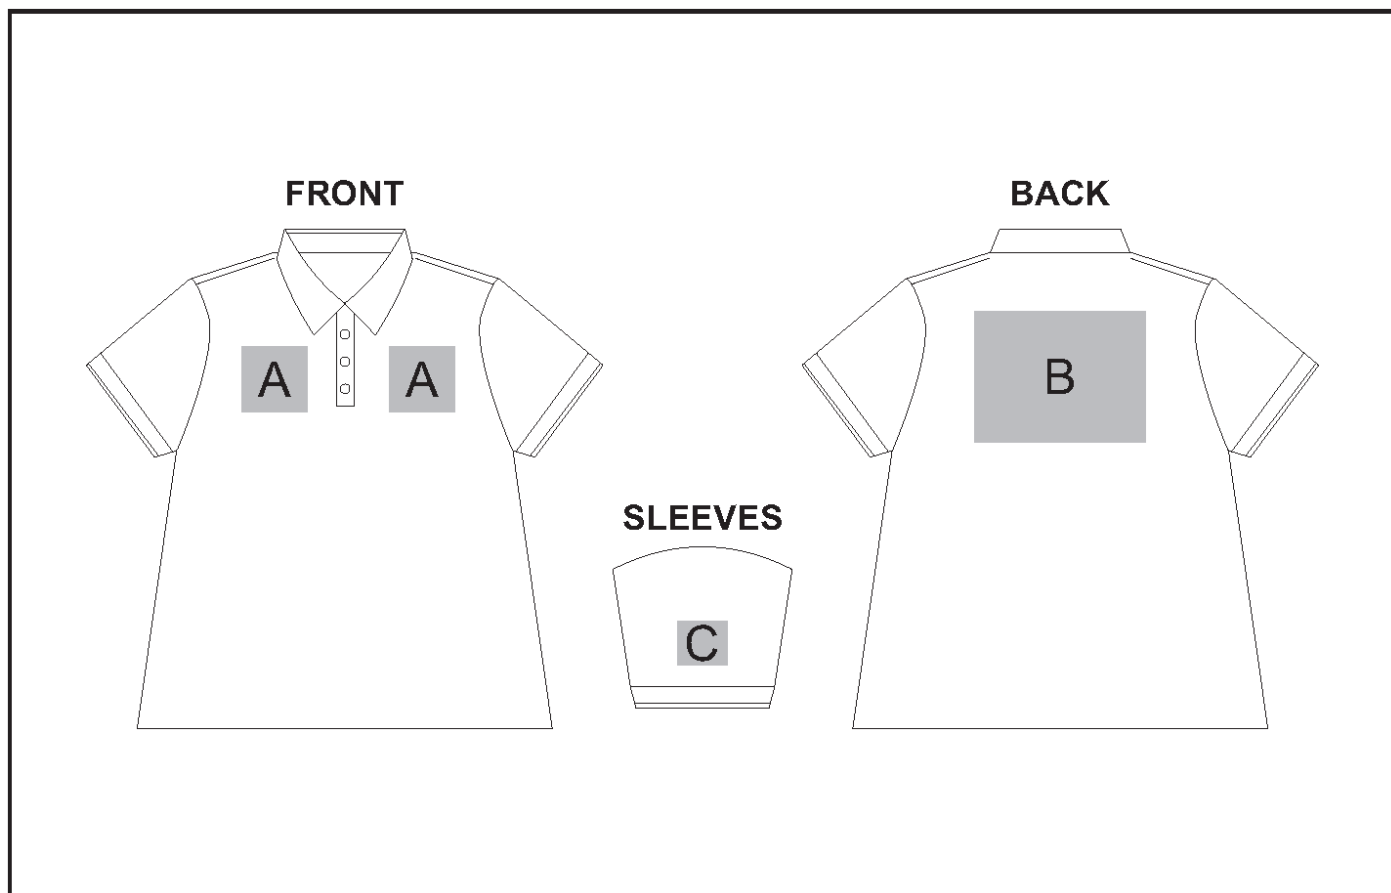

### Need to know:

- Includes 1-Position Embroidery OR 1-Position Digital Transfer (setup fees apply)
- DTC/EMB inclusive Parameters: Left/Right Chest or Back = 100mm x 100mm

## **Position A**

1. Embroidery (EM-CLOTHING)  
Size: 100mm wide x 100mm high
2. Digital Transfer Clothing A6 (DTC-A6)  
Full Colour  
Size: 100mm wide x 100mm high
3. Screen Print (SA)  
6 Colours  
Size: 100mm wide x 80mm high
4. Silicone (STP-A)  
N/A  
Size: 30mm wide x 30mm high
5. Silicone (STP-B)  
N/A  
Size: 50mm wide x 50mm high
6. Silicone (STP-C)  
N/A  
Size: 80mm wide x 80mm high
7. Silicone (STP-D)  
N/A  
Size: 100mm wide x 40mm high

## **Position C**

1. Embroidery (EM-CLOTHING)  
Size: 50mm wide x 50mm high
2. Digital Transfer Clothing A6 (DTC-A6)  
Full Colour  
Size: 50mm wide x 50mm high
3. Screen Print (SA)  
6 Colours  
Size: 60mm wide x 60mm high
4. Silicone (STP-A)  
N/A  
Size: 30mm wide x 30mm high
5. Silicone (STP-B)  
N/A  
Size: 50mm wide x 50mm high

## **Position B**

1. Embroidery (EM-CLOTHING)  
Size: 200mm wide x 200mm high
2. Digital Transfer Clothing A6 (DTC-A6)  
Full Colour  
Size: 105mm wide x 148mm high
3. Digital Transfer Clothing A5 (DTC-A5)  
Full Colour  
Size: 210mm wide x 148mm high
4. Screen Print (SA)  
6 Colours  
Size: 260mm wide x 200mm high
5. Silicone (STP-A)  
N/A  
Size: 30mm wide x 30mm high
6. Silicone (STP-B)  
N/A  
Size: 50mm wide x 50mm high
7. Silicone (STP-C)  
N/A  
Size: 80mm wide x 80mm high
8. Silicone (STP-D)  
N/A  
Size: 120mm wide x 40mm high