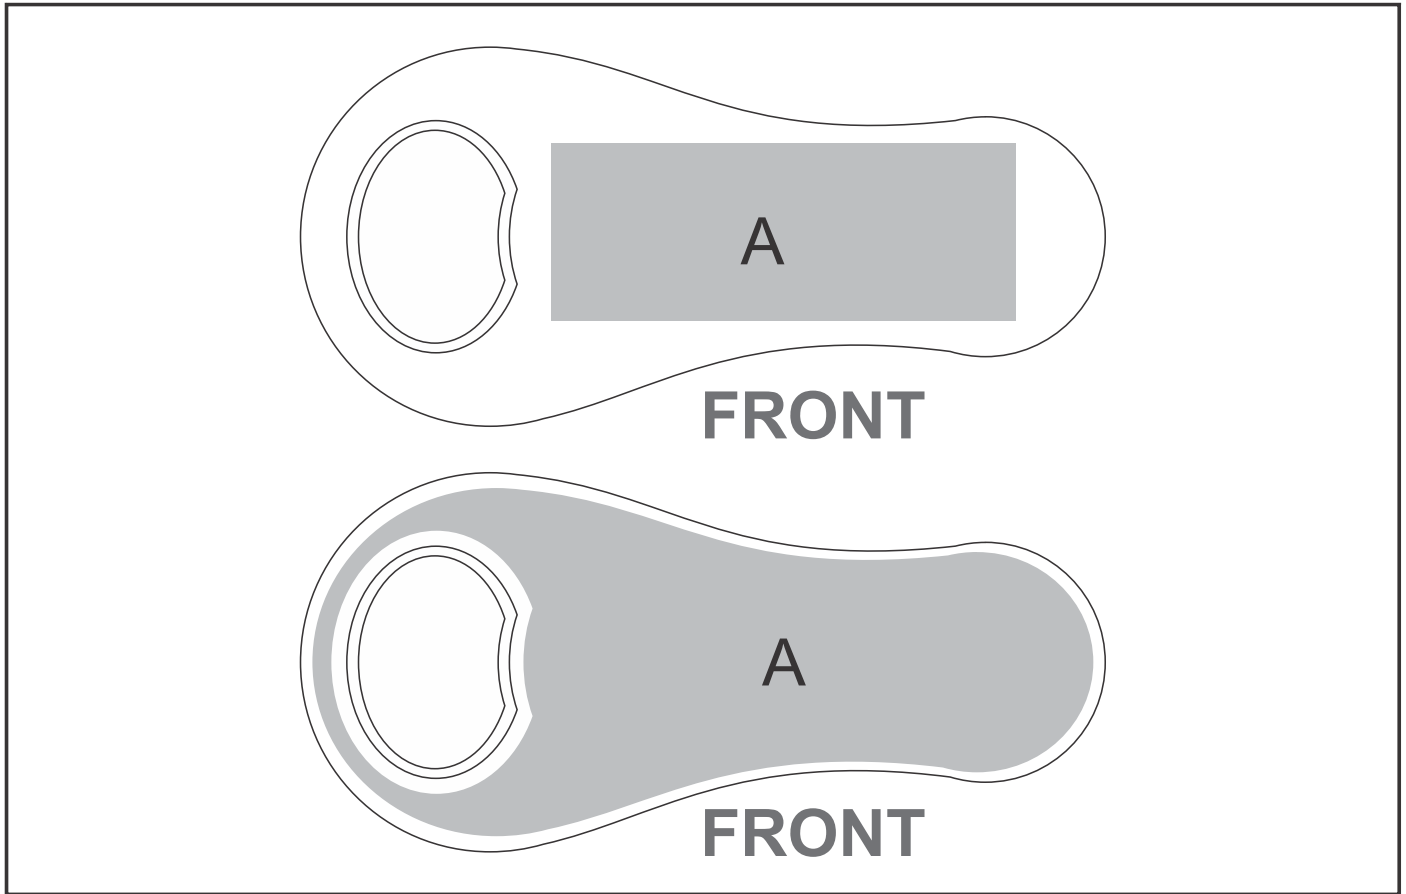

GIFT-9818

Fizz Fridge Magnet Bottle Opener

Also available in
**LOGO
24**
Check Logo24
guide and t's & c's

Need to know:

- Includes 1-Colour, 1-Position Pad Print (setup fee applies)
- The unbranded border will be inconsistent, due to inconsistency of the item shape

Branding Options:

Position A

1. Direct to Print (DP-A)
Full Colour
Size: 100mm wide x 45mm high
2. Pad Printing (PB)
4 Colours
Size: 60mm wide x 23mm high