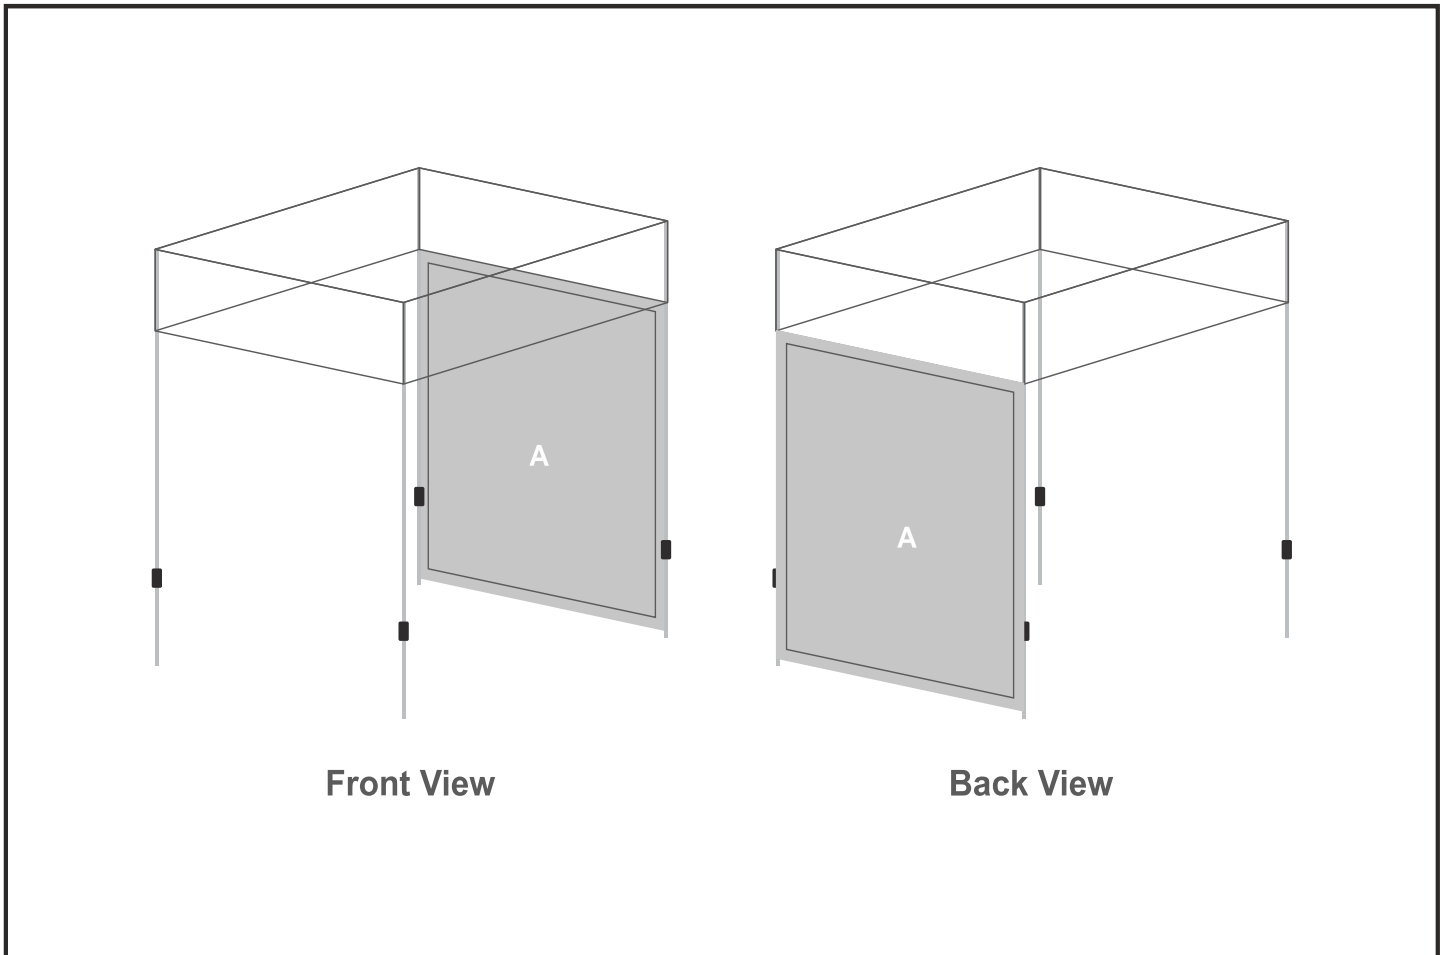

SKIN-2002

Ovation Gazebo 1 x 1m Kiosk Full Wall

Need to know:

- Roof and walls can be printed on one side only. Printed walls can be setup to face inwards or outwards.
- Please see template for detailed placement.
- Acceptable file types for artwork: .pdf - minimum 100dpi at 100% - 200dpi at 50% - 400dpi at 25%
- Convert all text to curves / paths

Branding Options:

Position	Branding Method (Branding Code)	No. of Colours	Dimension
A	Digital Display (DD)	Full Colour	1024mm wide x 1700mm high