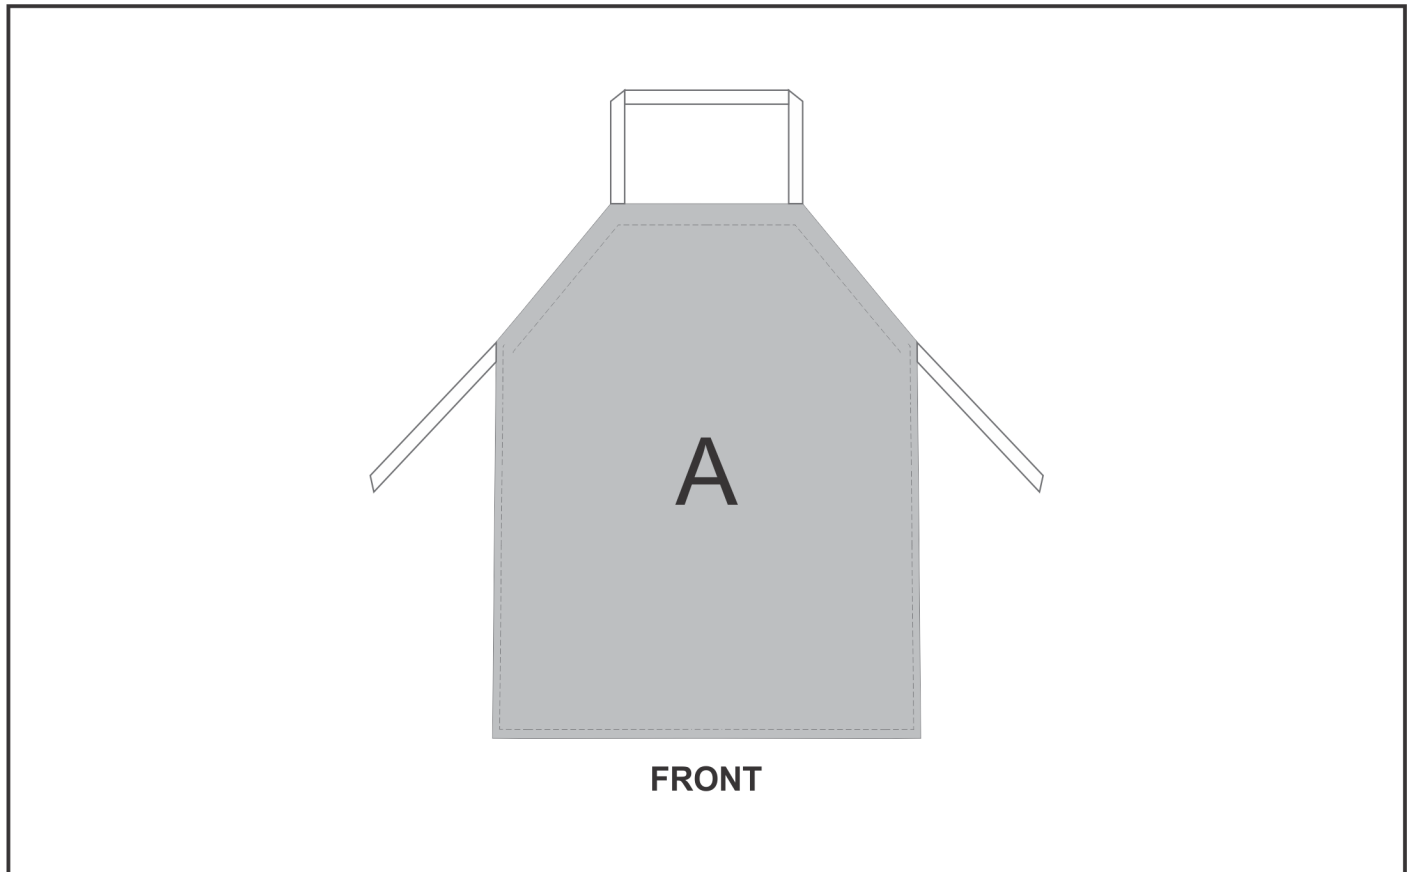

HC-HP-1-G

Hoppla Bostock Apron

Need to know:

- Includes 1-Position Sublimation (setup fees apply)
- **Please Note: We cannot guarantee 100% logo Alignment on all Brandable Panels.**

Branding Options:

Position A

1. Custom Sublimation A (CPSUB-A)
Full Colour
Size: 617mm wide x 771mm high