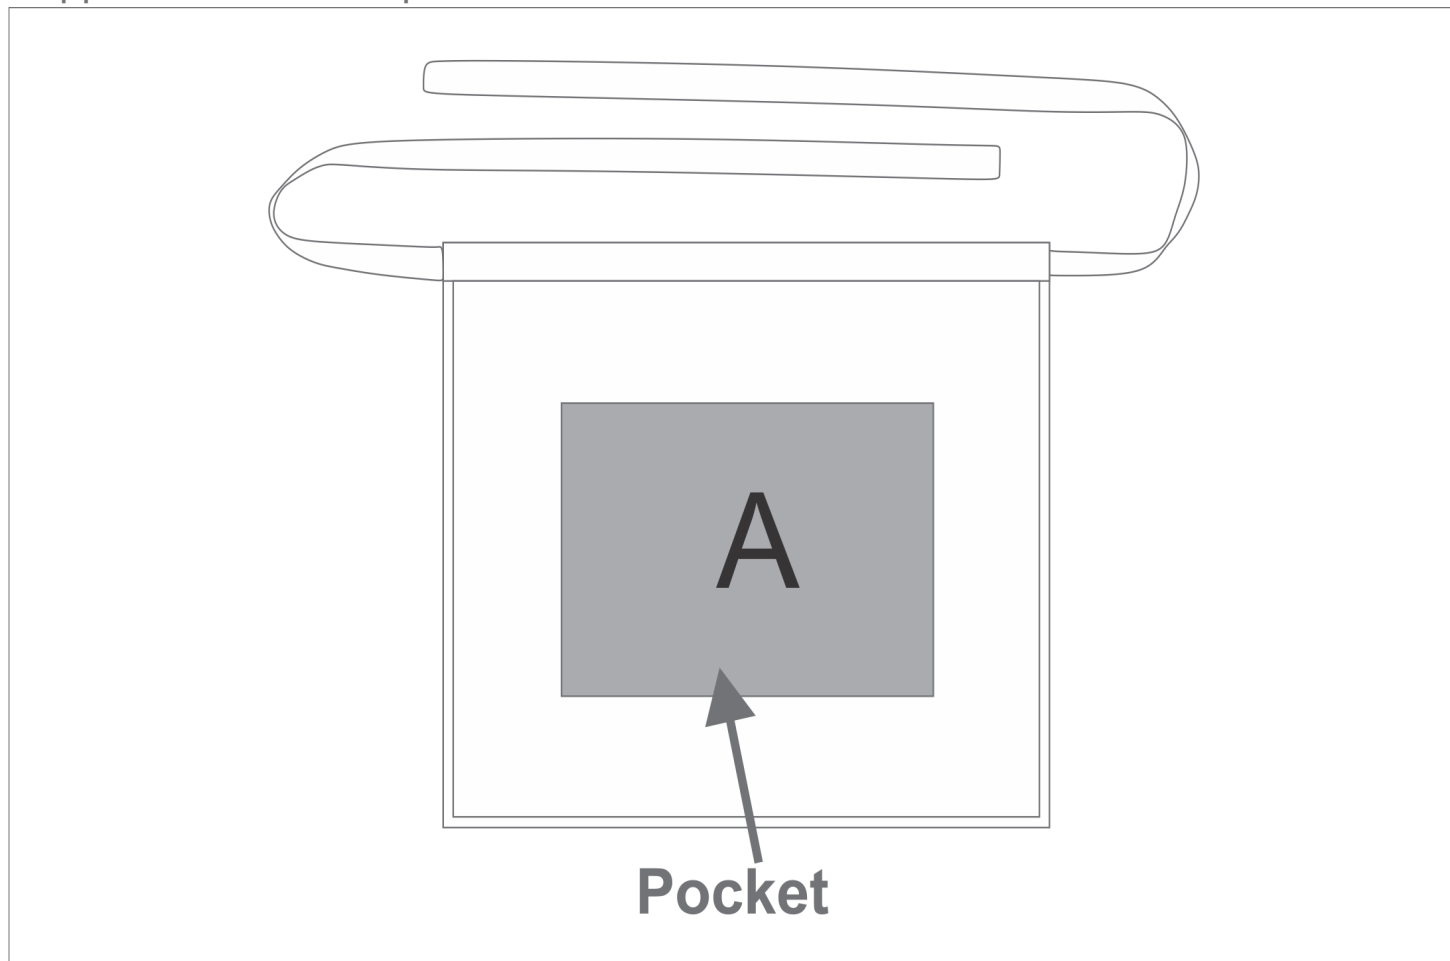

HC-HP-4-G

Hoppla Waiters Half Apron

Need to know:

Includes 1-Position Sublimation (setup fees apply)

- Please Note: We cannot guarantee 100% logo Alignment on all Brandable Panels.

Branding Options:

Position	Branding Method (Branding Code)	No. of Colours	Dimension
A	Custom Sublimation A (CPSUB-A)	Full Colour	310mm wide x 230mm high