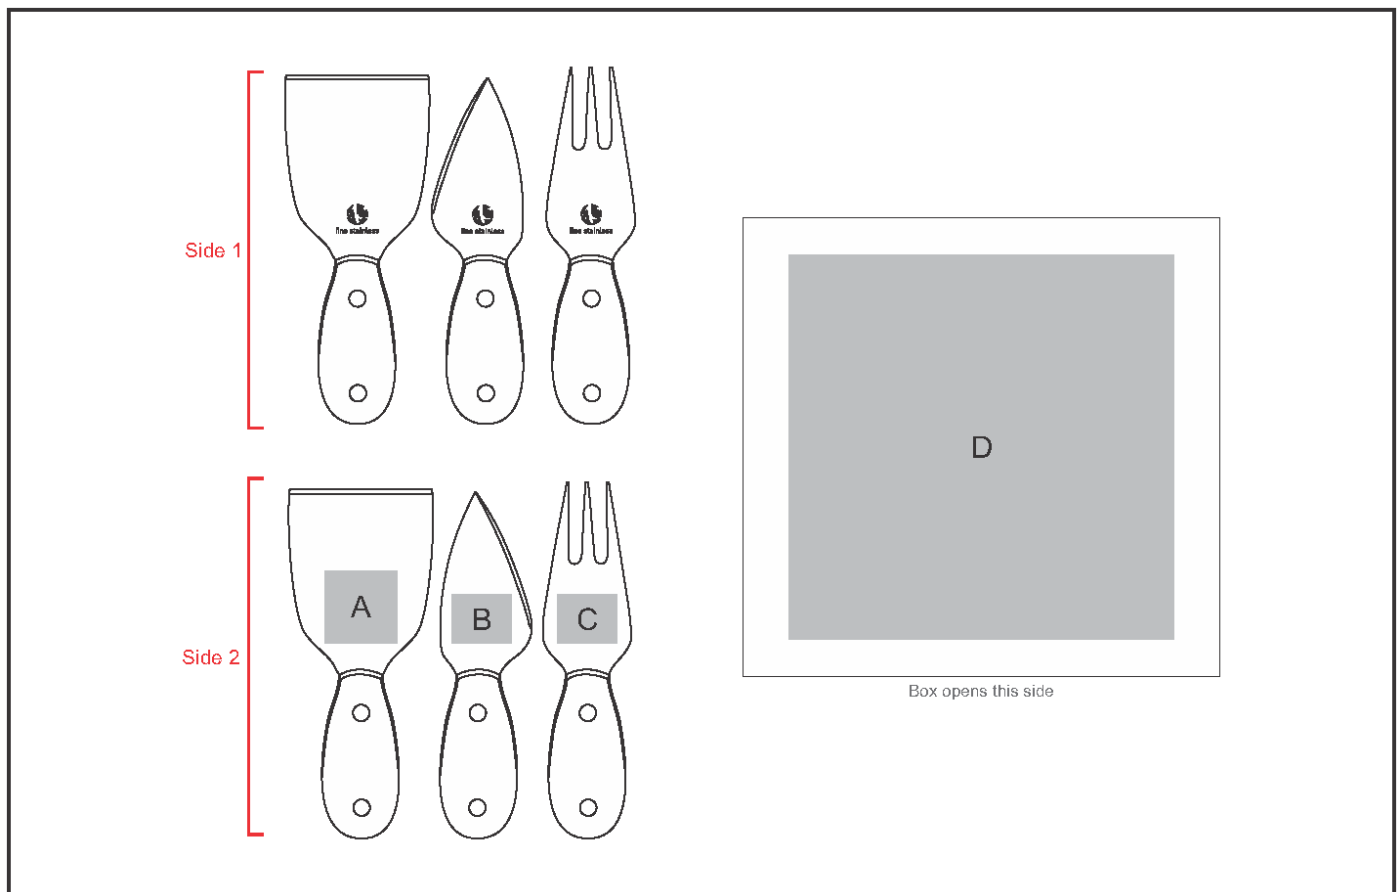

AC-2020

Andy Cartwright "I am South African" Cheese Set

Need to know:

- - Includes 1-Position Laser Engraving on 3x Utensils (setup fee applies)
- **No Branding on Side 1**
- **Texture of box will affect the screen print**
- **Laser colour: Beige**

Branding Options:

Position A

1. Laser Engraving (LC)
Size: 30mm wide x 30mm high

Position C

1. Laser Engraving (LC)
Size: 25mm wide x 20mm high

Position B

1. Laser Engraving (LC)
Size: 25mm wide x 20mm high

Position D

1. Screen Print (SA)
1 Colour
Size: 150mm wide x 150mm high