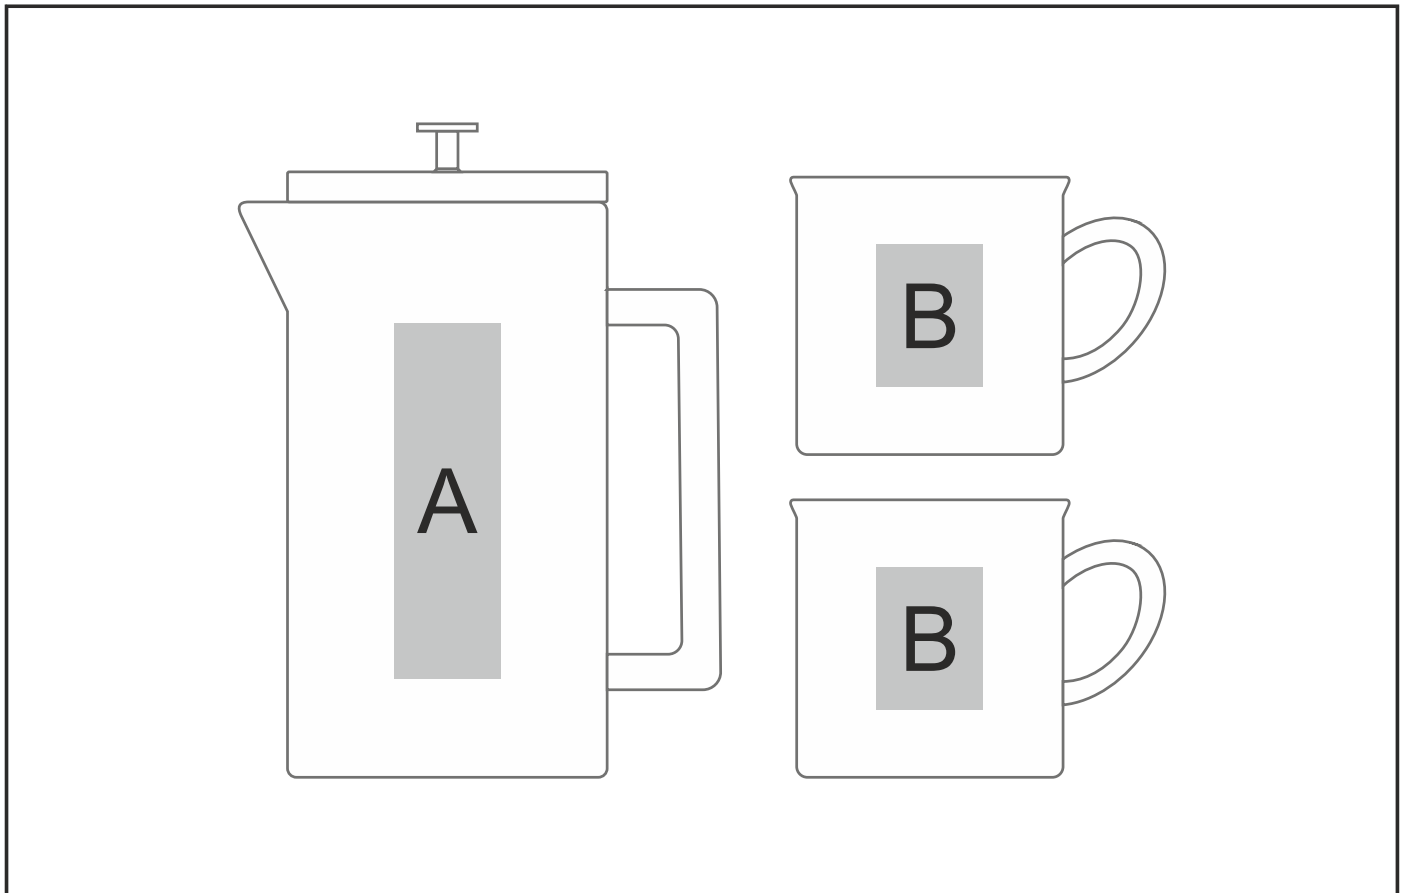

AC-2345

Andy Cartwright Afrique Coffee Press and Mug Set

Need to know:

- Includes 1-Position Laser Engraving on Flask OR on Both Mugs (setup fees apply)

Laser Colour: Tonal

Branding Options:

Position A

1. Laser Engraving (LB)
N/A
Size: 30mm wide x 100mm high
2. Pad Printing (PA)
4 Colours
Size: 40mm wide x 30mm high

Position B

1. Laser Engraving (LB)
N/A
Size: 40mm wide x 30mm high
2. Pad Printing (PA)
4 Colours
Size: 40mm wide x 30mm high