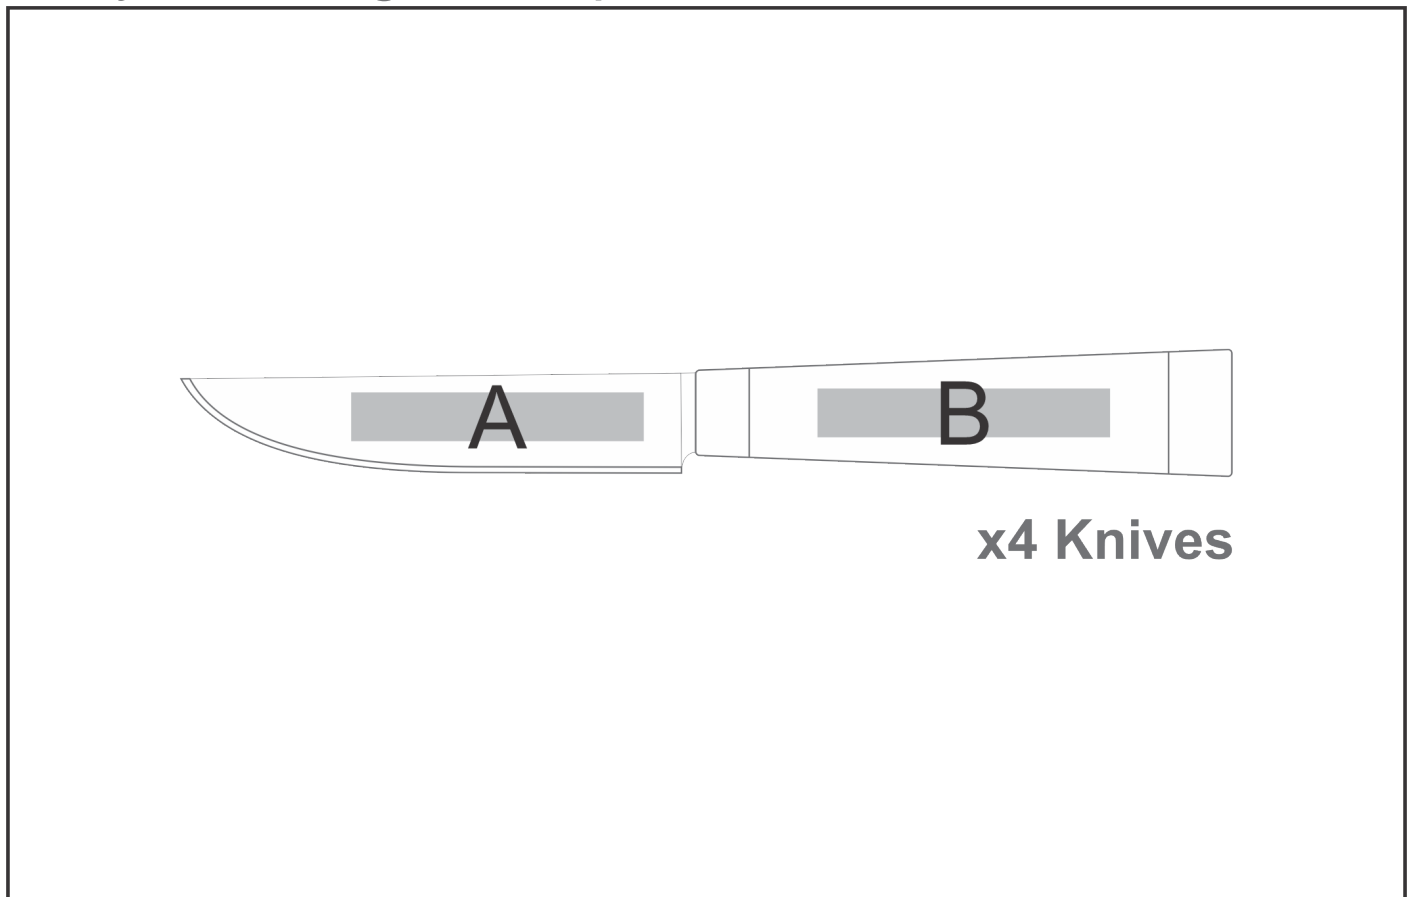

AC-2380

Andy Cartwright Afrique Steak Knife Set - Gold

Need to know:

- Includes 1-Position Laser Engraving (setup fee applies)

Laser Colour: POS A - Gold. POS B - Brown.

- Due to tonal variations in the wood the laser engraving will vary from one item to the next and will likely vary in the same item.

Branding Options:

Position B

1. Laser Engraving (LC)

N/A

Size: 60mm wide x 10mm high

Position A

1. Laser Engraving (LB)

N/A

Size: 60mm wide x 10mm high