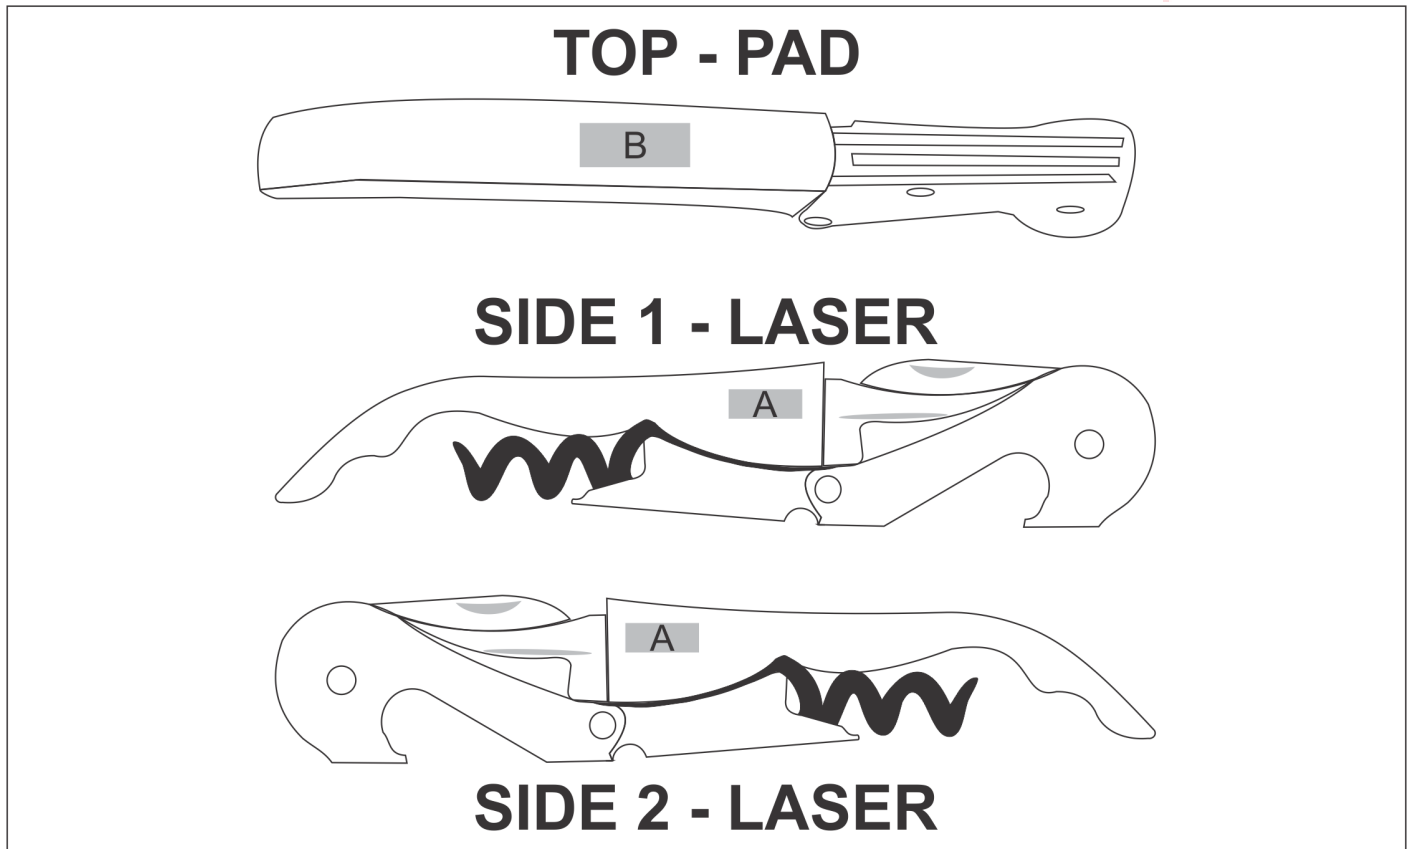

HL-AM-139-B

Franco Waiter's Corkscrew

Also available in

Check Logo24
guide and t's & c's

Need to know:

- Includes 1-Position Laser Engraving (setup fees apply)
- Laser Colour: Brown

Branding Options:

Position A

1. Laser Engraving (LB)
N/A
Size: 10mm wide x 4mm high

Position B

1. Pad Printing (PC)
4 Colours
Size: 20mm wide x 6mm high