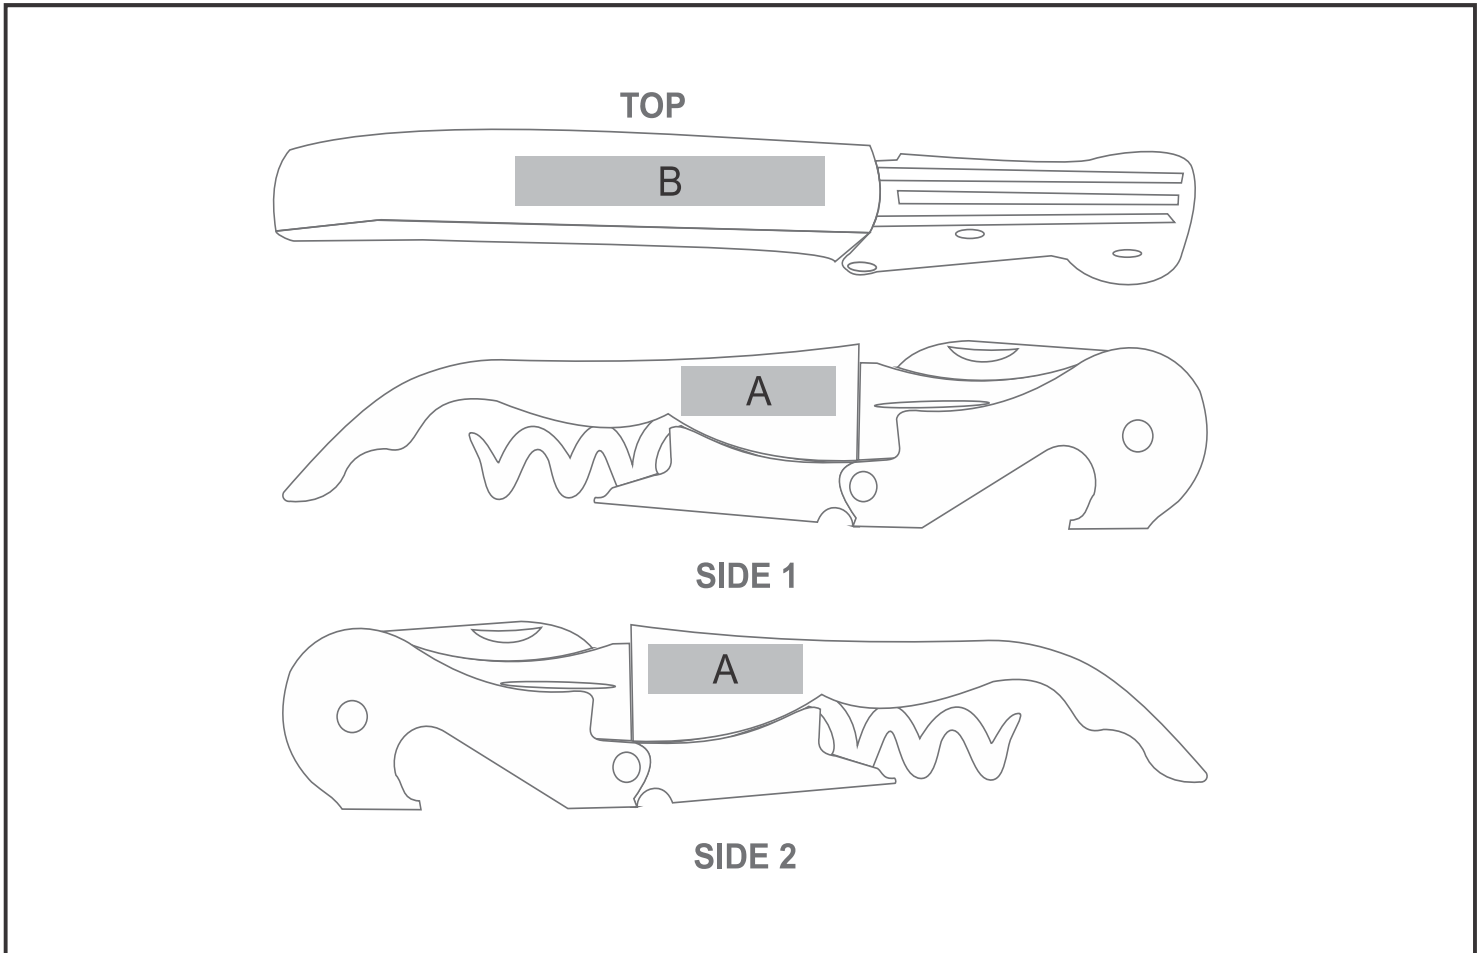

# HL-AM-139-B

Franco Waiter's Corkscrew

Also available in  
  
Check Logo24  
guide and t's & c's

## Need to know:

- Includes 1-Position Laser Engraving (setup fees apply)

- Laser Colour: Brown

## Branding Options:

Position	Branding Method (Branding Code)	No. of Colours	Dimension
A	Laser Engraving (LB)	N/A	10mm wide x 4mm high
A	Pad Printing (PC)	4 Colours	15mm wide x 6mm high
B	Laser Engraving (LB)	N/A	40mm wide x 4mm high
B	Pad Printing (PC)	4 Colours	20mm wide x 6mm high