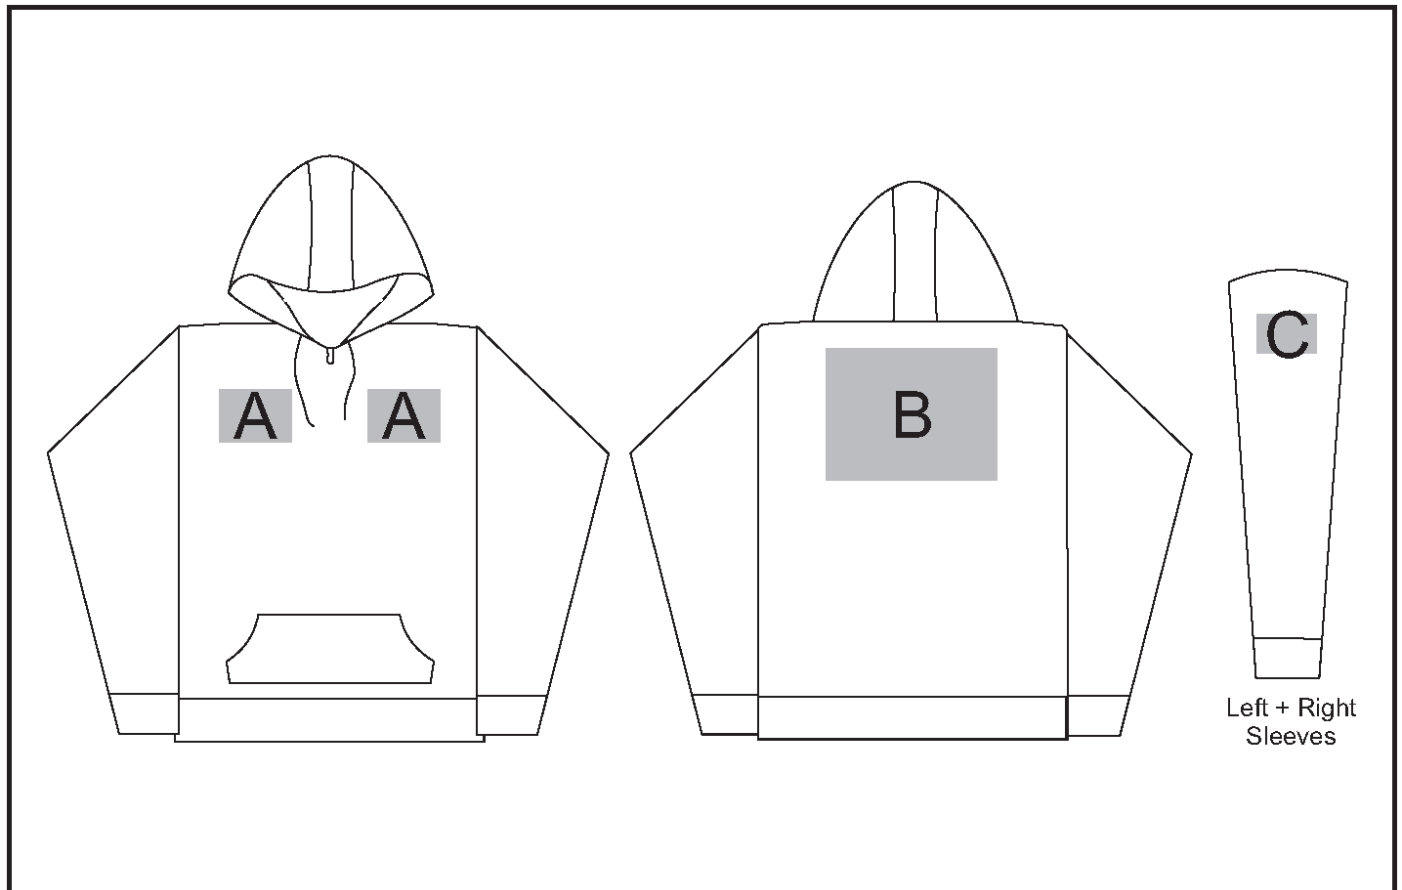

### Need to know:

- Includes 1-Position Digital Transfer (setup fee applies)
- DTC/EMB inclusive Parameters: Left/Right Chest or Back = 100mm x 100mm

## **Position A**

1. Embroidery (EMB-A)  
N/A  
Size: 100mm wide x 100mm high
2. Screen Print (SB)  
6 Colours  
Size: 100mm wide x 80mm high
3. Digital Transfer Clothing A6 (DTC-A6)  
Full Colour  
Size: 100mm wide x 100mm high
4. Silicone (STP-A)  
N/A  
Size: 30mm wide x 30mm high
5. Silicone (STP-B)  
N/A  
Size: 50mm wide x 50mm high
6. Silicone (STP-C)  
N/A  
Size: 80mm wide x 80mm high
7. Silicone (STP-D)  
N/A  
Size: 100mm wide x 40mm high

## **Position C**

1. Embroidery (EMB-A)  
N/A  
Size: 80mm wide x 80mm high
2. Screen Print (SB)  
6 Colours  
Size: 60mm wide x 60mm high
3. Digital Transfer Clothing A6 (DTC-A6)  
Full Colour  
Size: 80mm wide x 80mm high
4. Silicone (STP-A)  
N/A  
Size: 30mm wide x 30mm high
5. Silicone (STP-B)  
N/A  
Size: 50mm wide x 50mm high
6. Silicone (STP-C)  
N/A  
Size: 80mm wide x 80mm high

## **Position B**

1. Embroidery (EMB-A)  
N/A  
Size: 100mm wide x 100mm high
2. Screen Print (SB)  
6 Colours  
Size: 260mm wide x 200mm high
3. Digital Transfer Clothing A6 (DTC-A6)  
Full Colour  
Size: 148mm wide x 105mm high
4. Digital Transfer Clothing A5 (DTC-A5)  
Full Colour  
Size: 210mm wide x 148mm high
5. Digital Transfer Clothing A4 (DTC-A4)  
Full Colour  
Size: 290mm wide x 200mm high
6. Silicone (STP-A)  
N/A  
Size: 30mm wide x 30mm high
7. Silicone (STP-B)  
N/A  
Size: 50mm wide x 50mm high
8. Silicone (STP-C)  
N/A  
Size: 80mm wide x 80mm high
9. Silicone (STP-D)  
N/A  
Size: 120mm wide x 40mm high