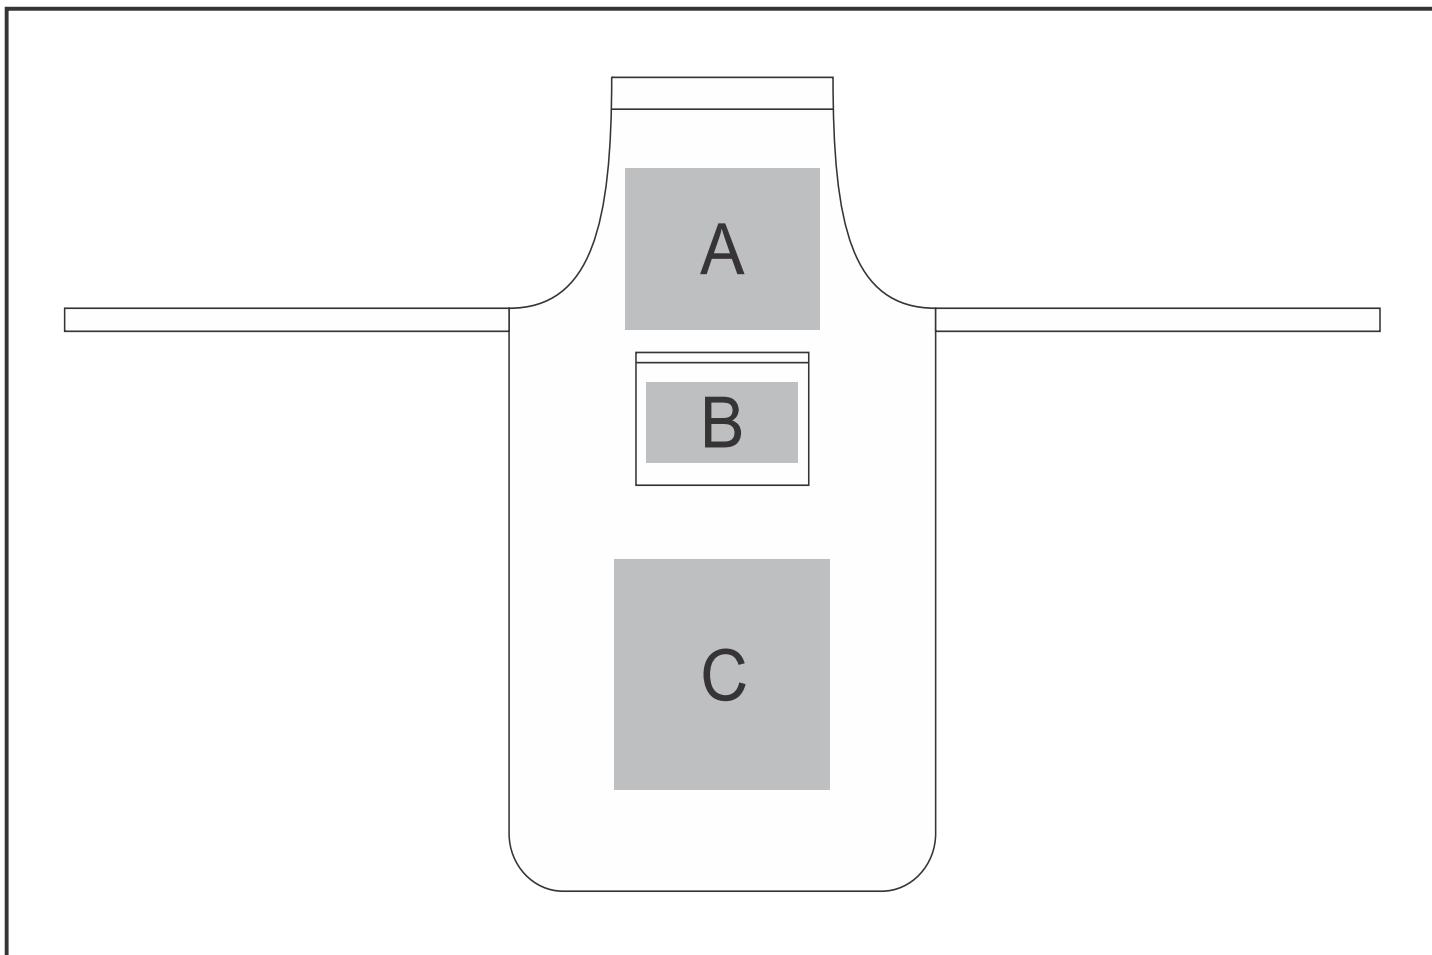

ALT-TRI

Kids Trickle Bib Apron

Need to know:

Includes 1-Colour, 1-Position Screen Print (setup fee applies)

Branding Options:

Position	Branding Method (Branding Code)	No. of Colours	Dimension
A	Embroidery (EM-OTHER)	N/A	120mm wide x 60mm high
A	Screen Print (SA)	1 Colour	140mm wide x 100mm high
A	Digital Transfer Clothing A6 (DTC-A6)	Full Colour	148mm wide x 105mm high
A	Digital Transfer Clothing A5 (DTC-A5)	Full Colour	180mm wide x 140mm high
A	Silicone (STP-A)	N/A	30mm wide x 30mm high
A	Silicone (STP-B)	N/A	50mm wide x 50mm high
A	Silicone (STP-C)	N/A	80mm wide x 80mm high
A	Silicone (STP-D)	N/A	120mm wide x 40mm high
B	Screen Print (SA)	1 Colour	100mm wide x 60mm high

B	Digital Transfer Clothing A6 (DTC-A6)	Full Colour	140mm wide x 105mm high
B	Silicone (STP-A)	N/A	30mm wide x 30mm high
B	Silicone (STP-B)	N/A	50mm wide x 50mm high
B	Silicone (STP-C)	N/A	80mm wide x 80mm high
B	Silicone (STP-D)	N/A	120mm wide x 40mm high

C	Embroidery (EM-OTHER)	N/A	200mm wide x 200mm high
C	Screen Print (SA)	1 Colour	200mm wide x 200mm high
C	Digital Transfer Clothing A6 (DTC-A6)	Full Colour	148mm wide x 105mm high
C	Digital Transfer Clothing A5 (DTC-A5)	Full Colour	200mm wide x 148mm high
C	Digital Transfer Clothing A4 (DTC-A4)	Full Colour	200mm wide x 200mm high
C	Silicone (STP-A)	N/A	30mm wide x 30mm high
C	Silicone (STP-B)	N/A	50mm wide x 50mm high
C	Silicone (STP-C)	N/A	80mm wide x 80mm high
C	Silicone (STP-D)	N/A	120mm wide x 40mm high