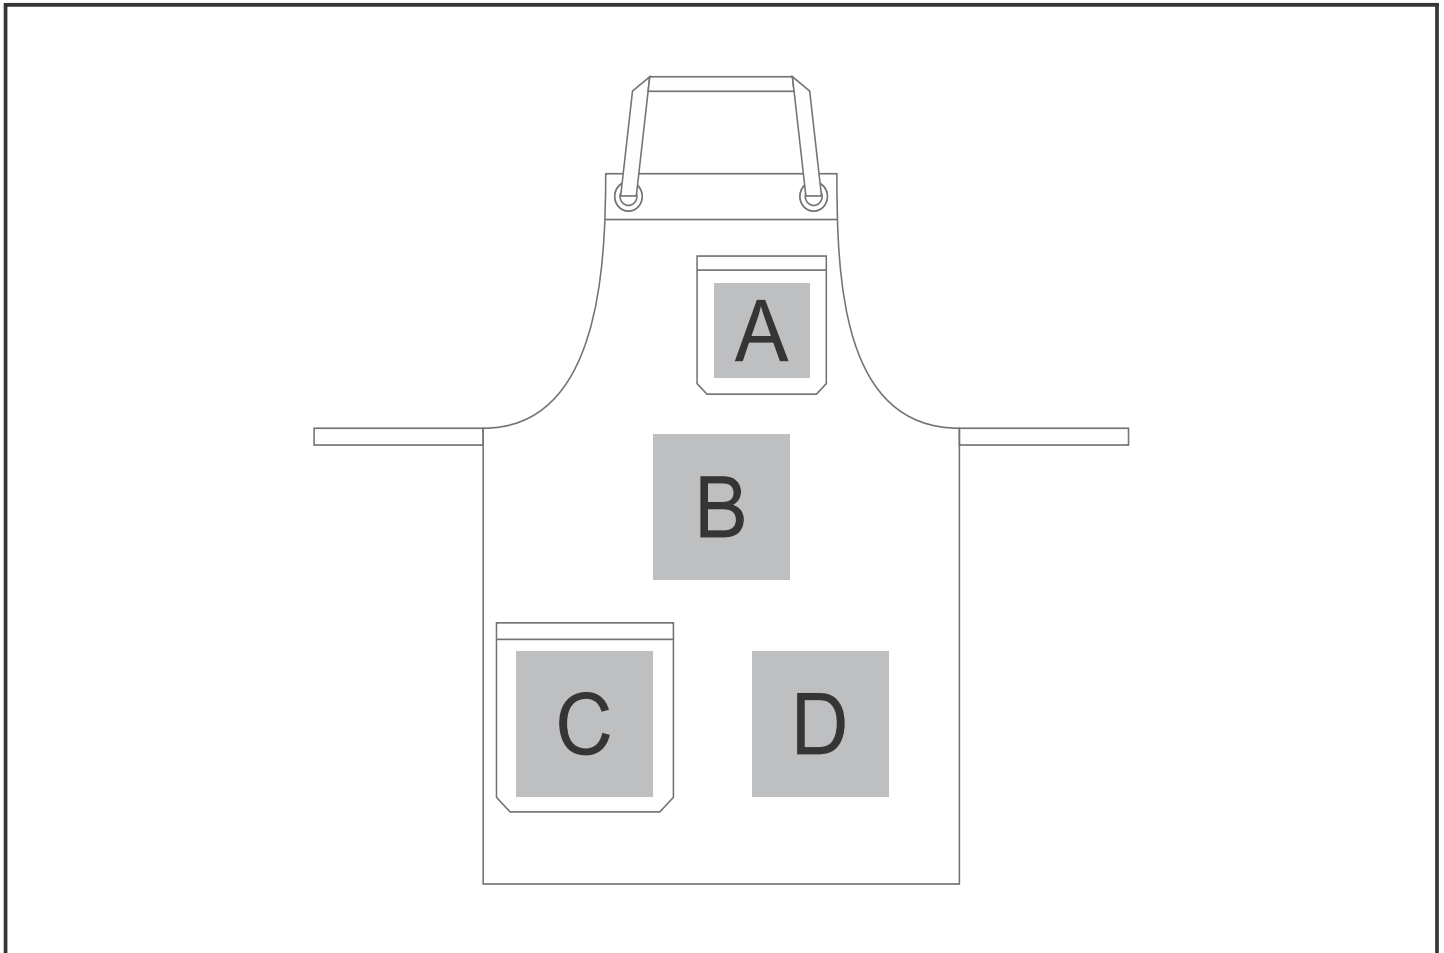

## Need to know:

Includes 1-Colour, 1-Position Screen Print (setup fee applies).

## Branding Options:

| Position | Branding Method (Branding Code)       | No. of Colours | Dimension               |
|----------|---------------------------------------|----------------|-------------------------|
| A        | Screen Print (SA)                     | 1 Colour       | 85mm wide x 90mm high   |
| A        | Digital Transfer Clothing A6 (DTC-A6) | Full Colour    | 140mm wide x 105mm high |
| A        | Digital Transfer Clothing A5 (DTC-A5) | Full Colour    | 140mm wide x 130mm high |
| A        | Silicone (STP-A)                      | N/A            | 30mm wide x 30mm high   |
| A        | Silicone (STP-B)                      | N/A            | 50mm wide x 50mm high   |
| A        | Silicone (STP-C)                      | N/A            | 80mm wide x 80mm high   |
| A        | Silicone (STP-D)                      | N/A            | 120mm wide x 40mm high  |

|   |                                       |             |                         |
|---|---------------------------------------|-------------|-------------------------|
| B | Screen Print (SA)                     | 1 Colour    | 200mm wide x 160mm high |
| B | Digital Transfer Clothing A6 (DTC-A6) | Full Colour | 148mm wide x 105mm high |