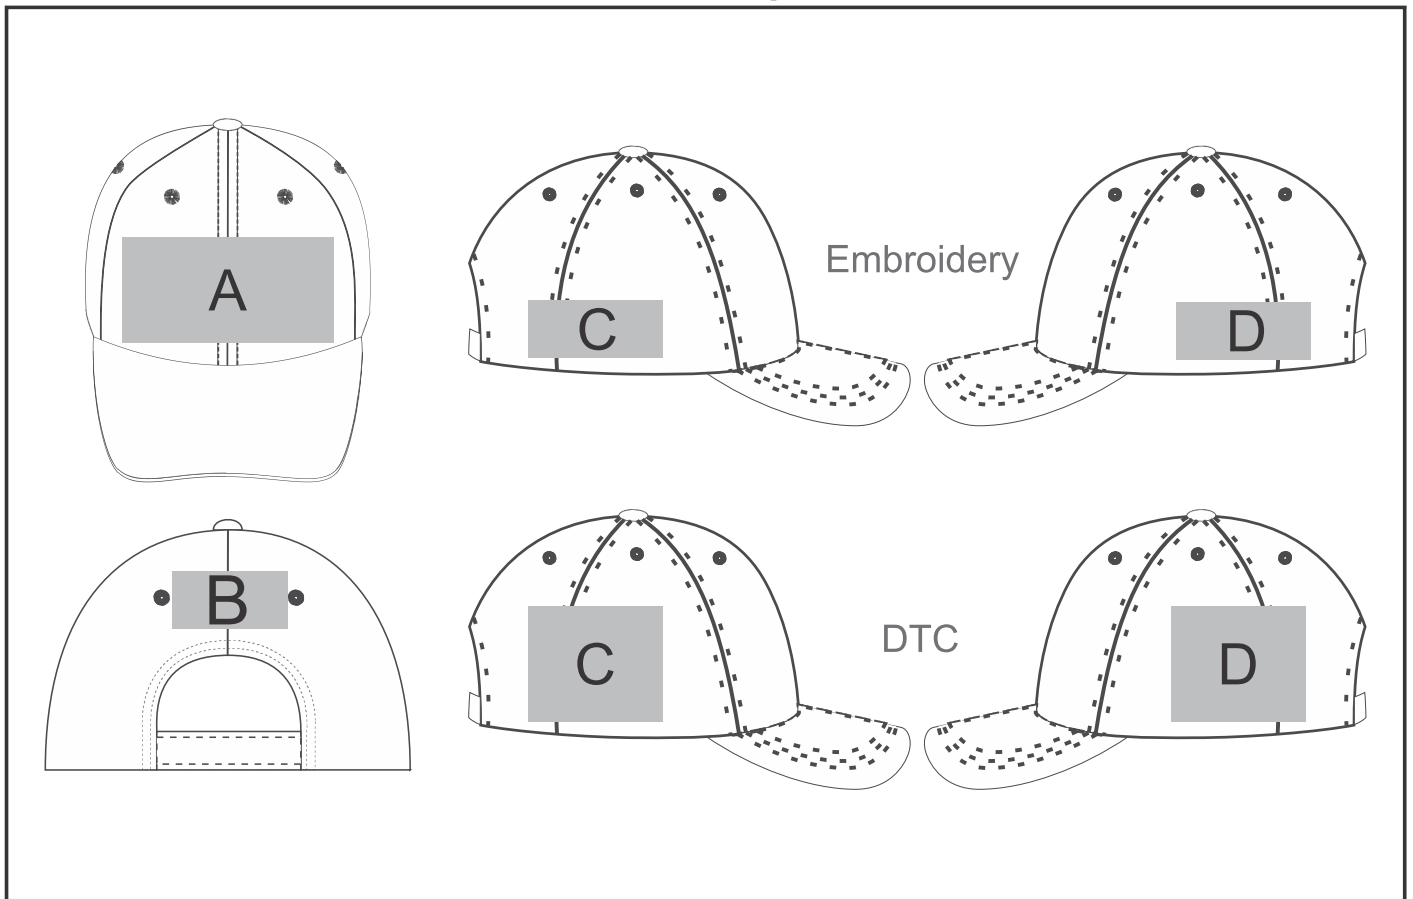

ALT-SWT

Swift Sandwich 6 Panel Cap

Need to know: