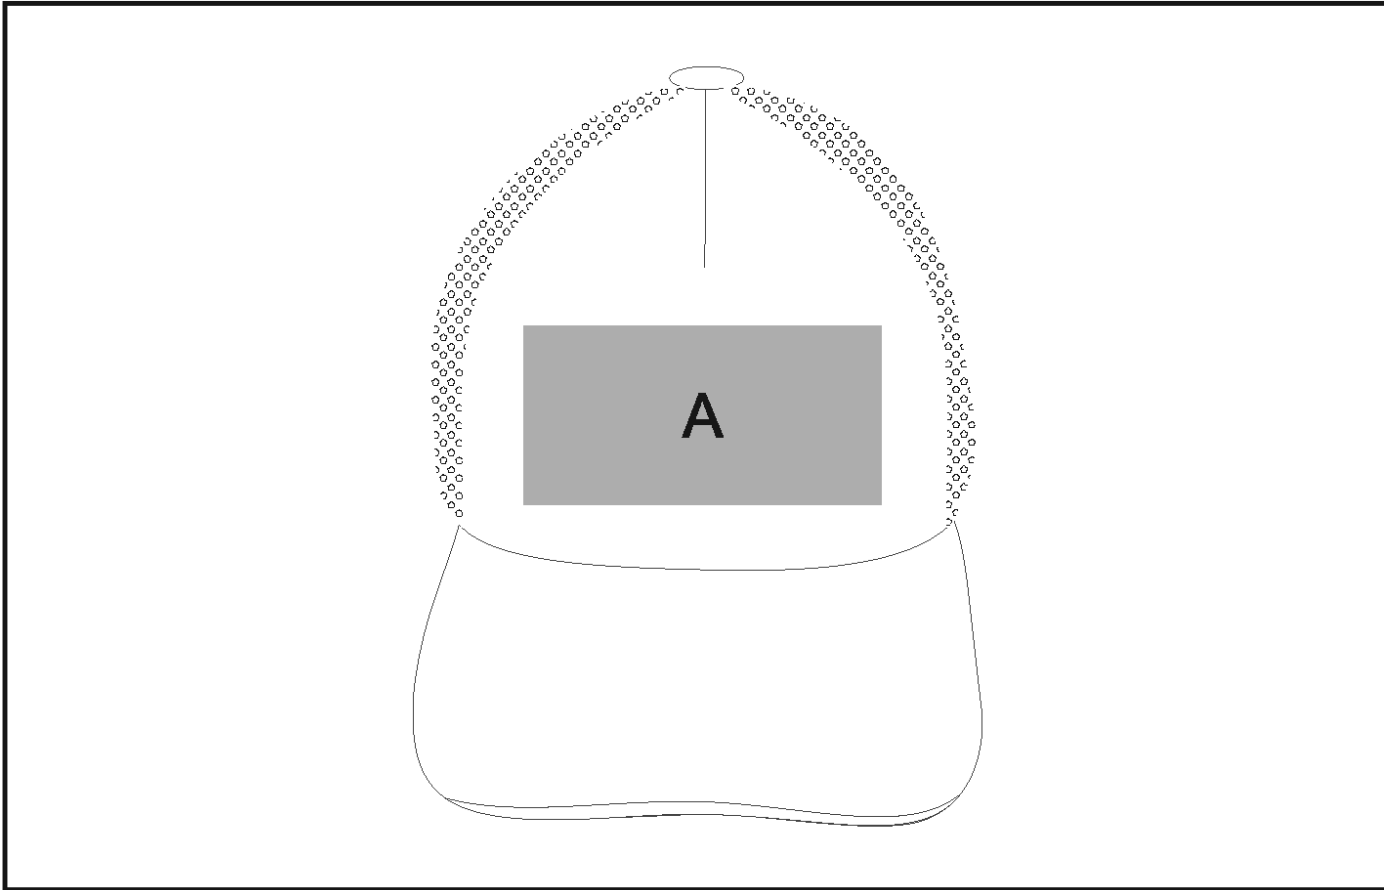

ALT-TRC

Trucker 5 Panel Cap

Need to know:

Branding Options:

Position A

1. Embroidery (EM-CAPFRONT)
N/A
Size: 110mm wide x 50mm high

2. Digital Transfer Caps (DTC-CAP)
Full Colour
Size: 110mm wide x 55mm high

3. Silicone (STP-A)
N/A
Size: 30mm wide x 30mm high

4. Silicone (STP-B)
N/A
Size: 50mm wide x 50mm high

5. Silicone (STP-C)
N/A
Size: 80mm wide x 55mm high

6. Silicone (STP-D)
N/A
Size: 110mm wide x 55mm high